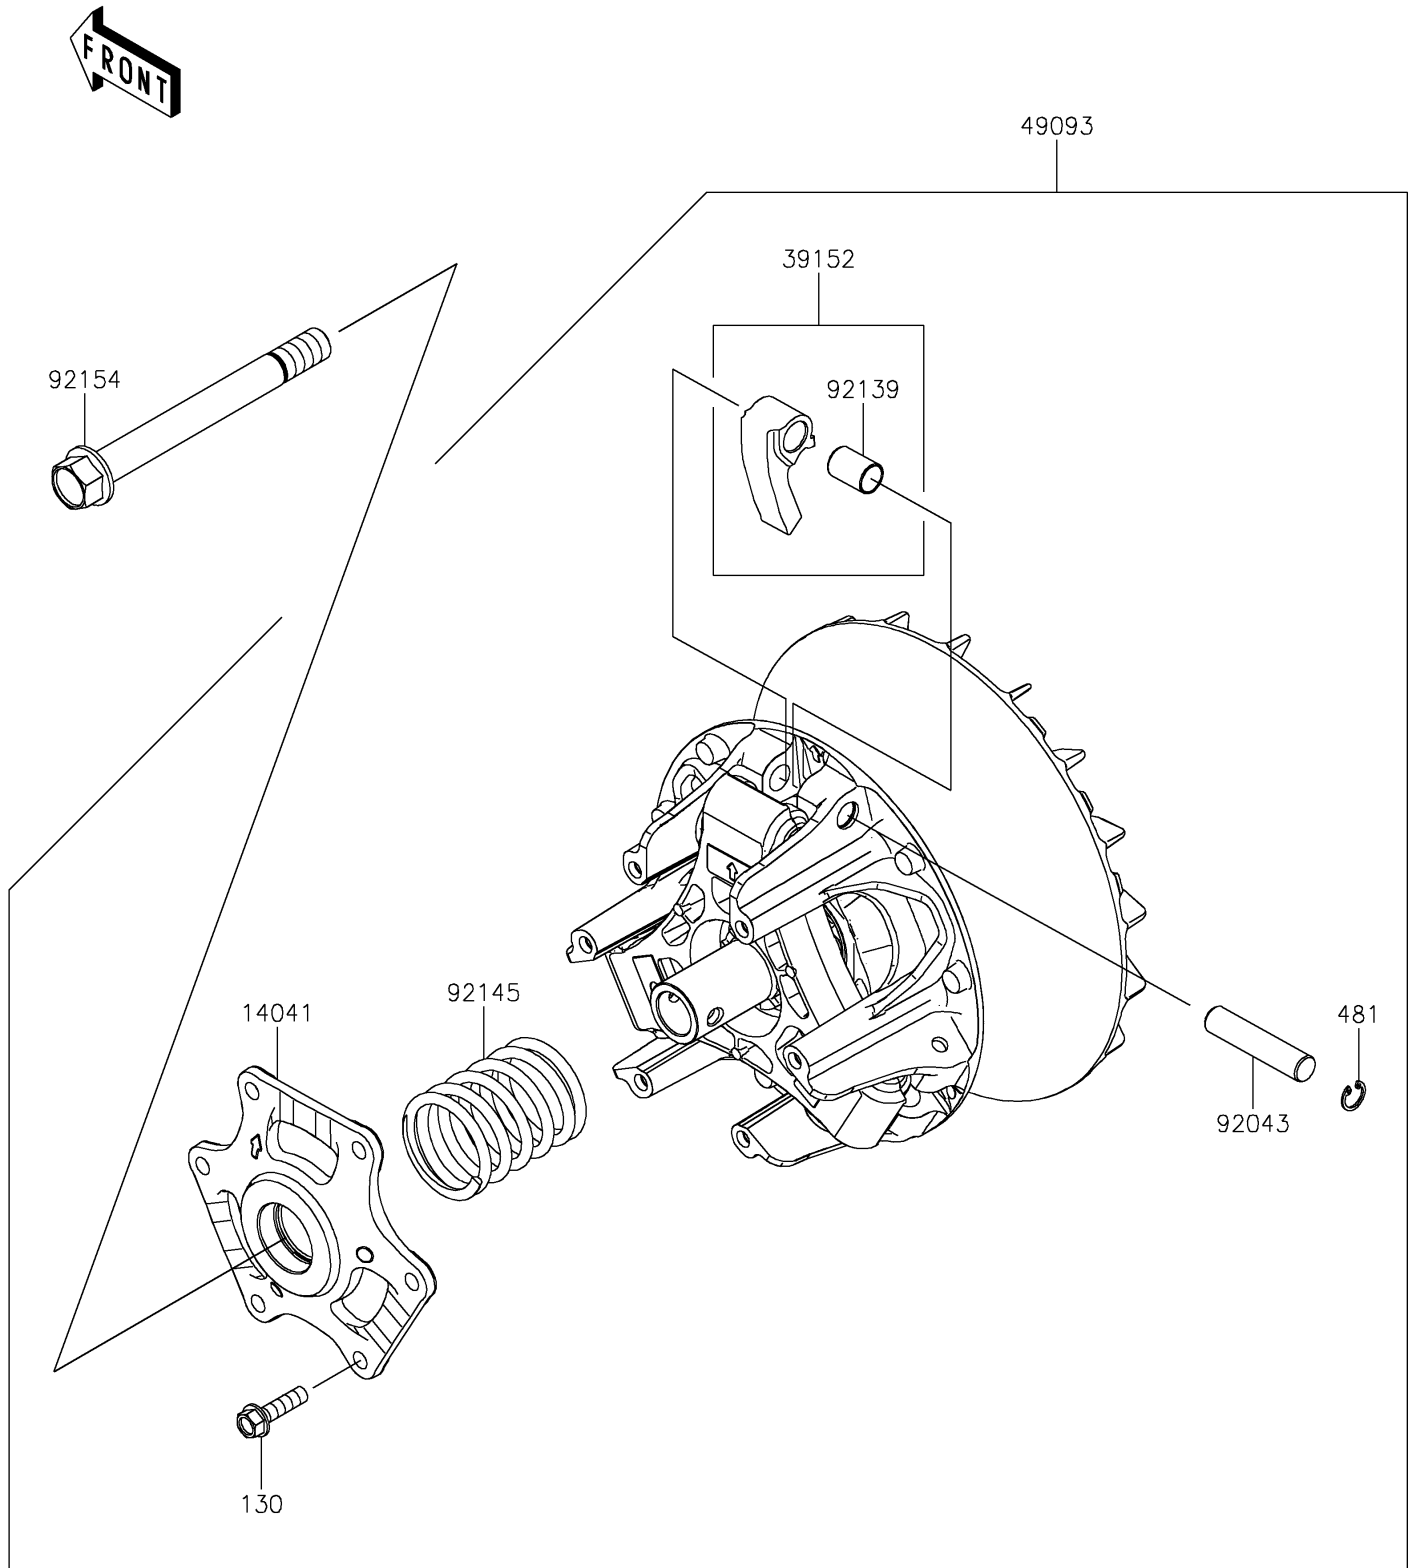

2026 RIDGE HVAC Camo

PARTS DIAGRAM

Drive Converter

E1391

2026 RIDGE HVAC Camo

PARTS LIST

Drive Converter

| ITEM NAME | PART NUMBER | QUANTITY |
|------------------------------------|-------------|----------|
| COVER-COMP (Ref # 14041) | 14041-0652 | 1 |
| WEIGHT-RAMP (Ref # 39152) | 39152-0122 | 3 |
| CONVERTER-ASSY-DRIVE (Ref # 49093) | 49093-0131 | 1 |
| PIN (Ref # 92043) | 92043-1780 | 3 |
| BUSHING (Ref # 92139) | 92139-0933 | 3 |
| SPRING (Ref # 92145) | 92145-2337 | 1 |
| BOLT,16X154 (Ref # 92154) | 92154-7044 | 1 |
| BOLT-FLANGED,8X30 (Ref # 130) | 130CA0830 | 6 |
| CIRCLIP-TYPE-C (Ref # 481) | 481J1400 | 3 |