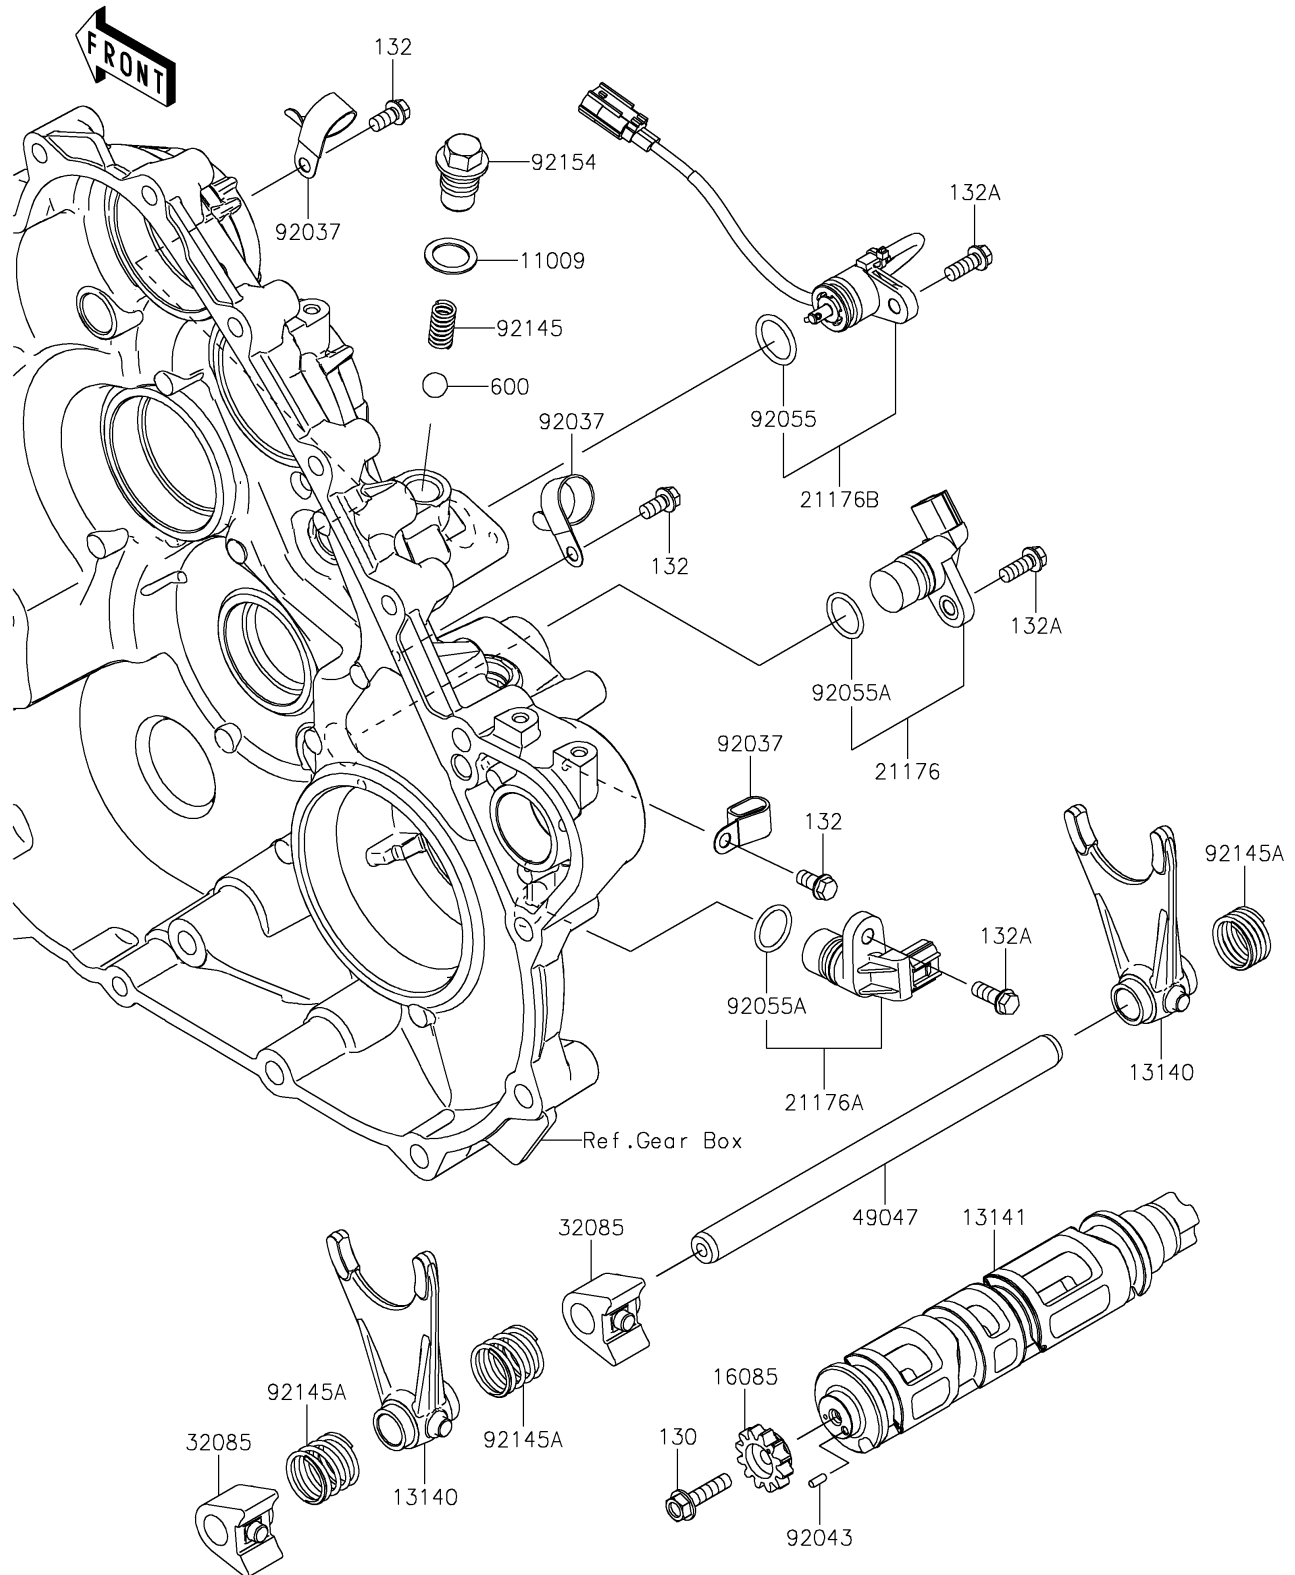

2026 RIDGE® HVAC

PARTS DIAGRAM

Gear Change Drum/Shift Fork(s)

E1362

2026 RIDGE® HVAC

PARTS LIST

Gear Change Drum/Shift Fork(s)

ITEM NAME

PART NUMBER

QUANTITY
