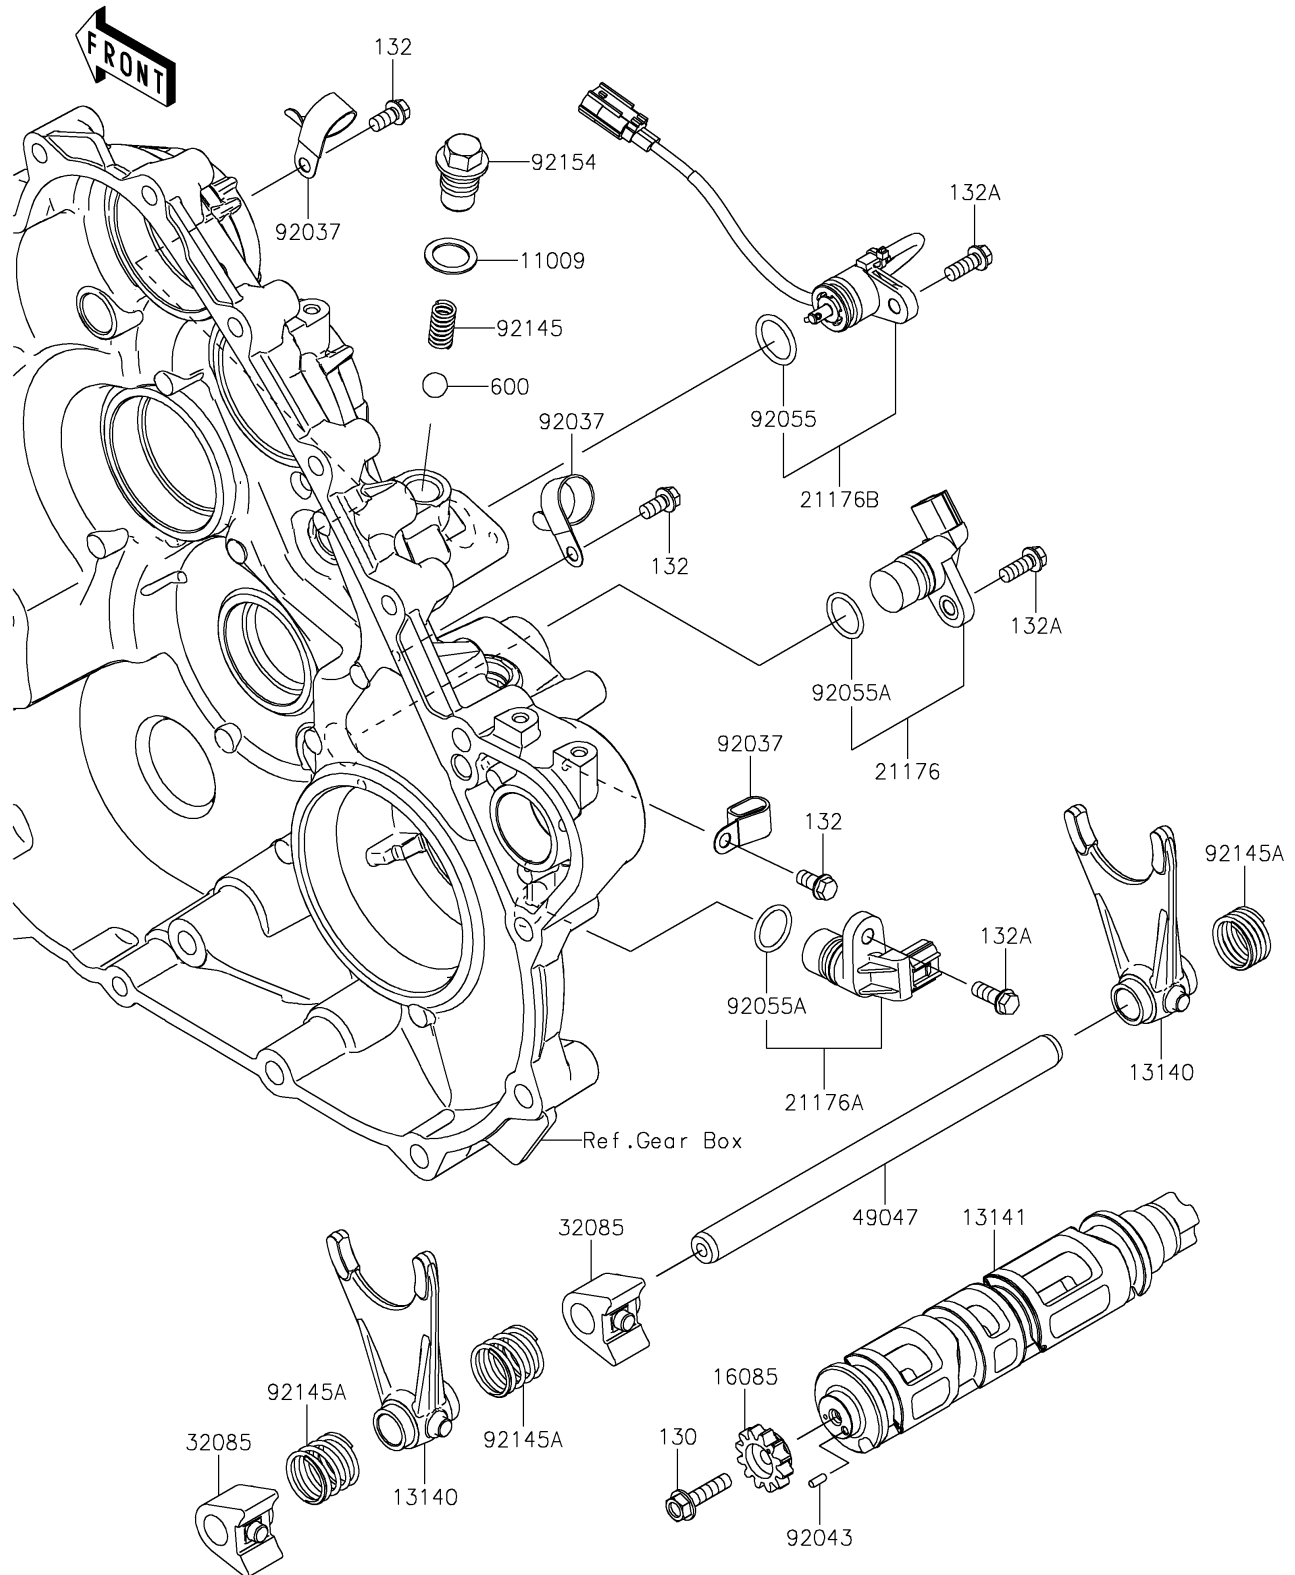

2026 RIDGE® HVAC CAMO

PARTS DIAGRAM

Gear Change Drum/Shift Fork(s)

E1362

2026 RIDGE® HVAC CAMO

PARTS LIST

Gear Change Drum/Shift Fork(s)

ITEM NAME	PART NUMBER	QUANTITY
-----------	-------------	----------
