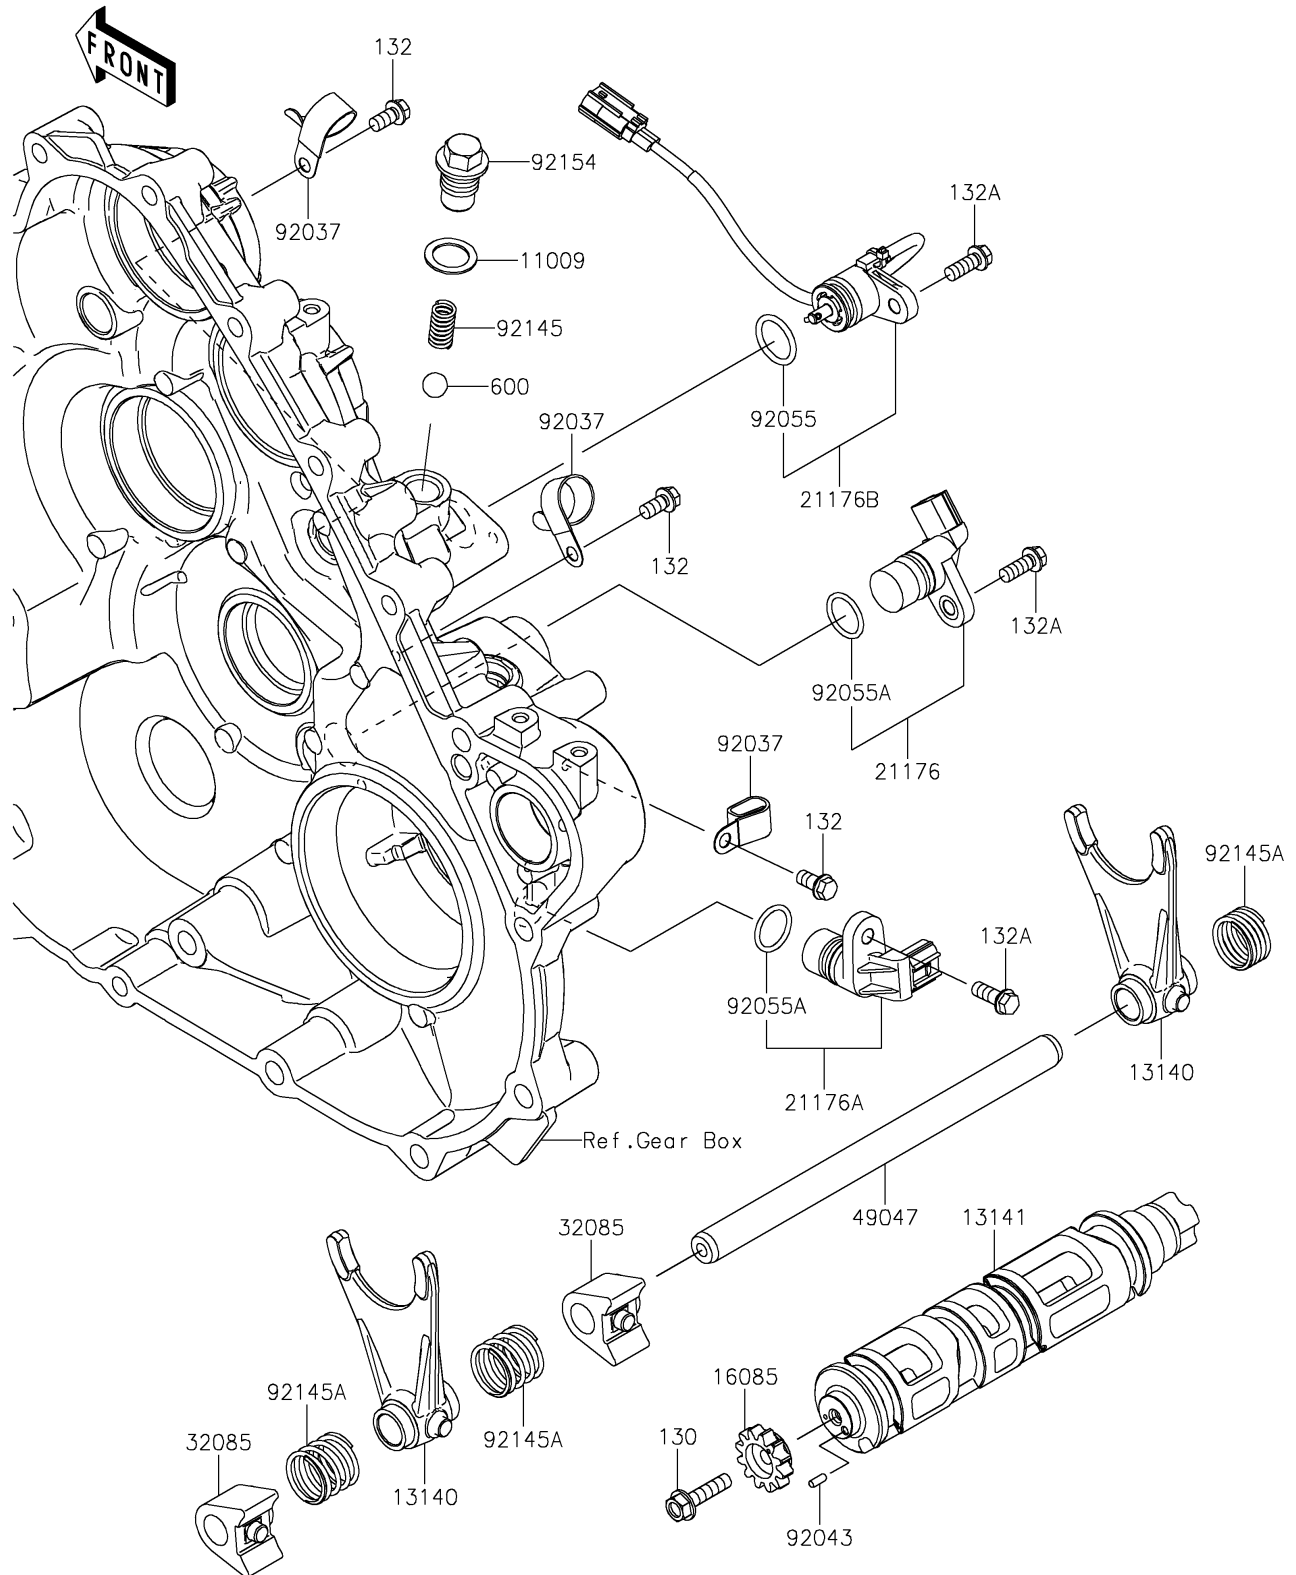

2026 RIDGE HVAC Camo

PARTS DIAGRAM

Gear Change Drum/Shift Fork(s)

E1362

2026 RIDGE HVAC Camo

PARTS LIST

Gear Change Drum/Shift Fork(s)

ITEM NAME	PART NUMBER	QUANTITY
-----------	-------------	----------
