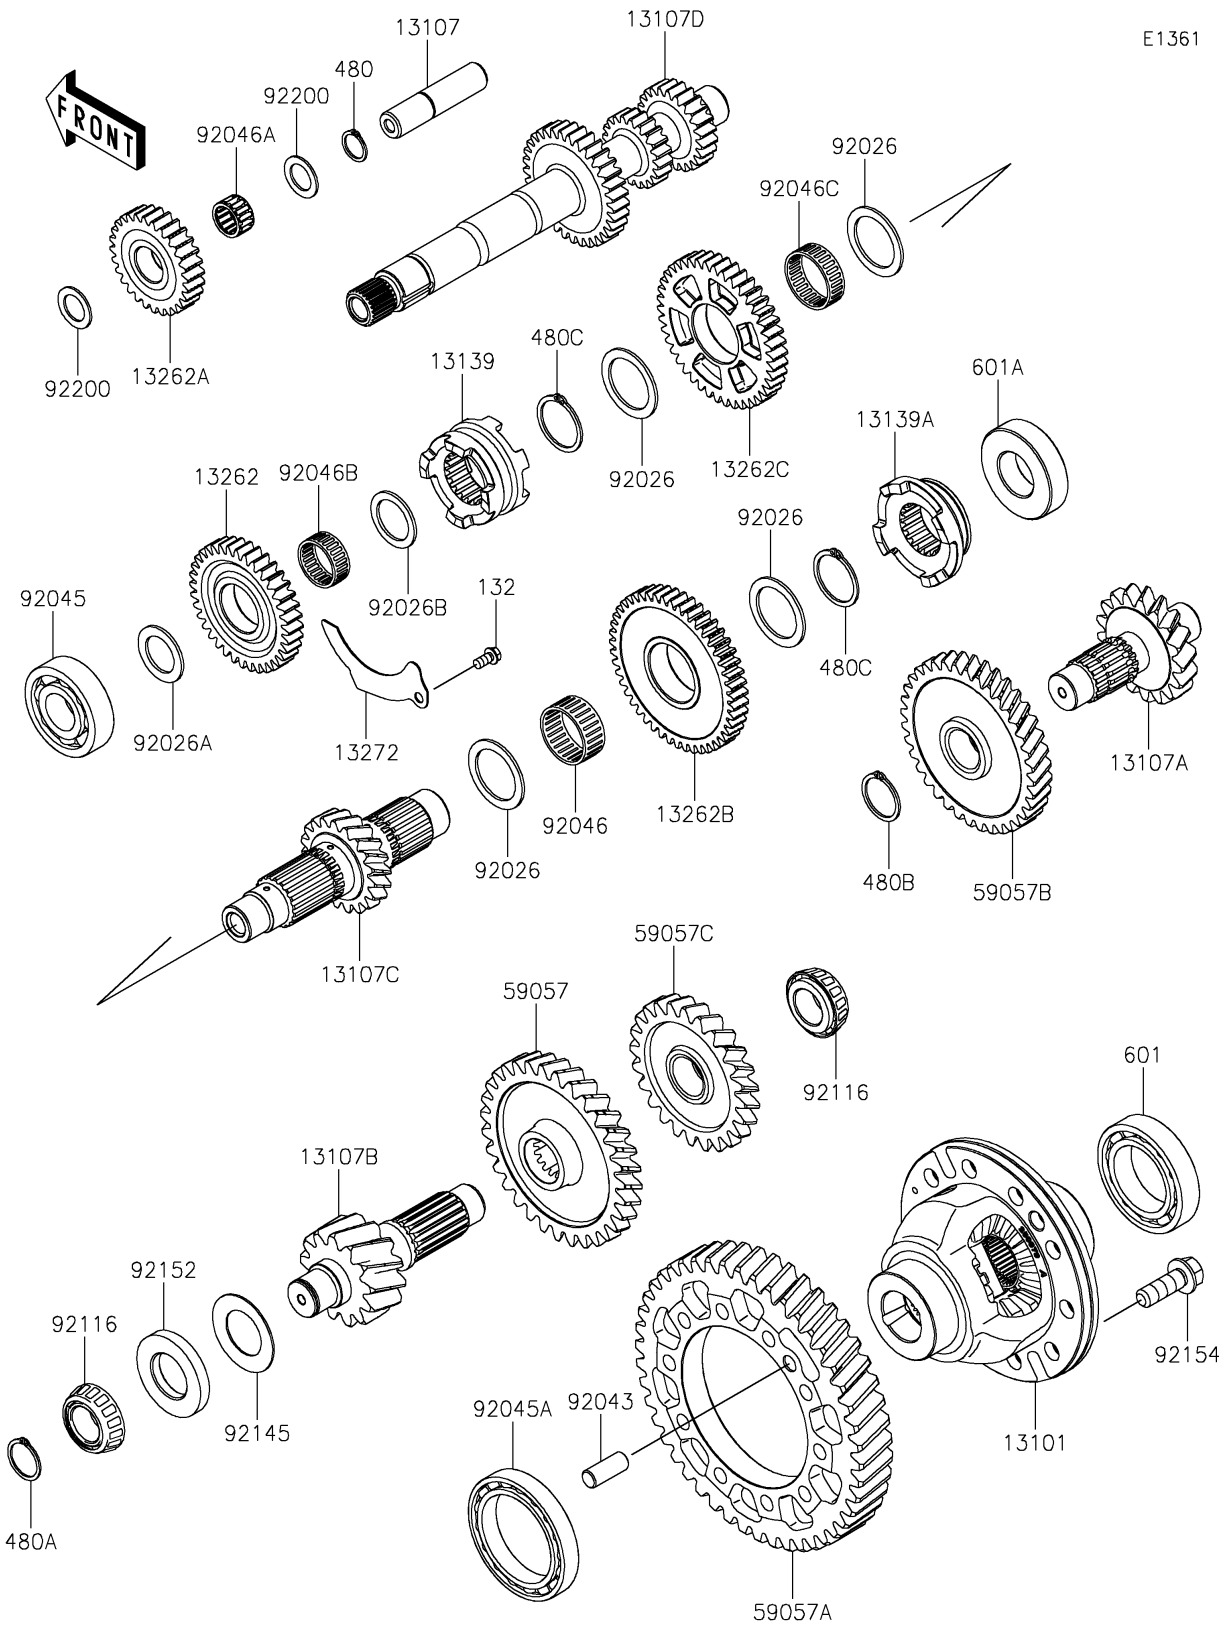

2026 RIDGE® HVAC

PARTS DIAGRAM

Transmission

E1361

2026 RIDGE® HVAC

PARTS LIST

Transmission

Kawasaki

Let the Good Times Roll®

ITEM NAME

PART NUMBER

QUANTITY
