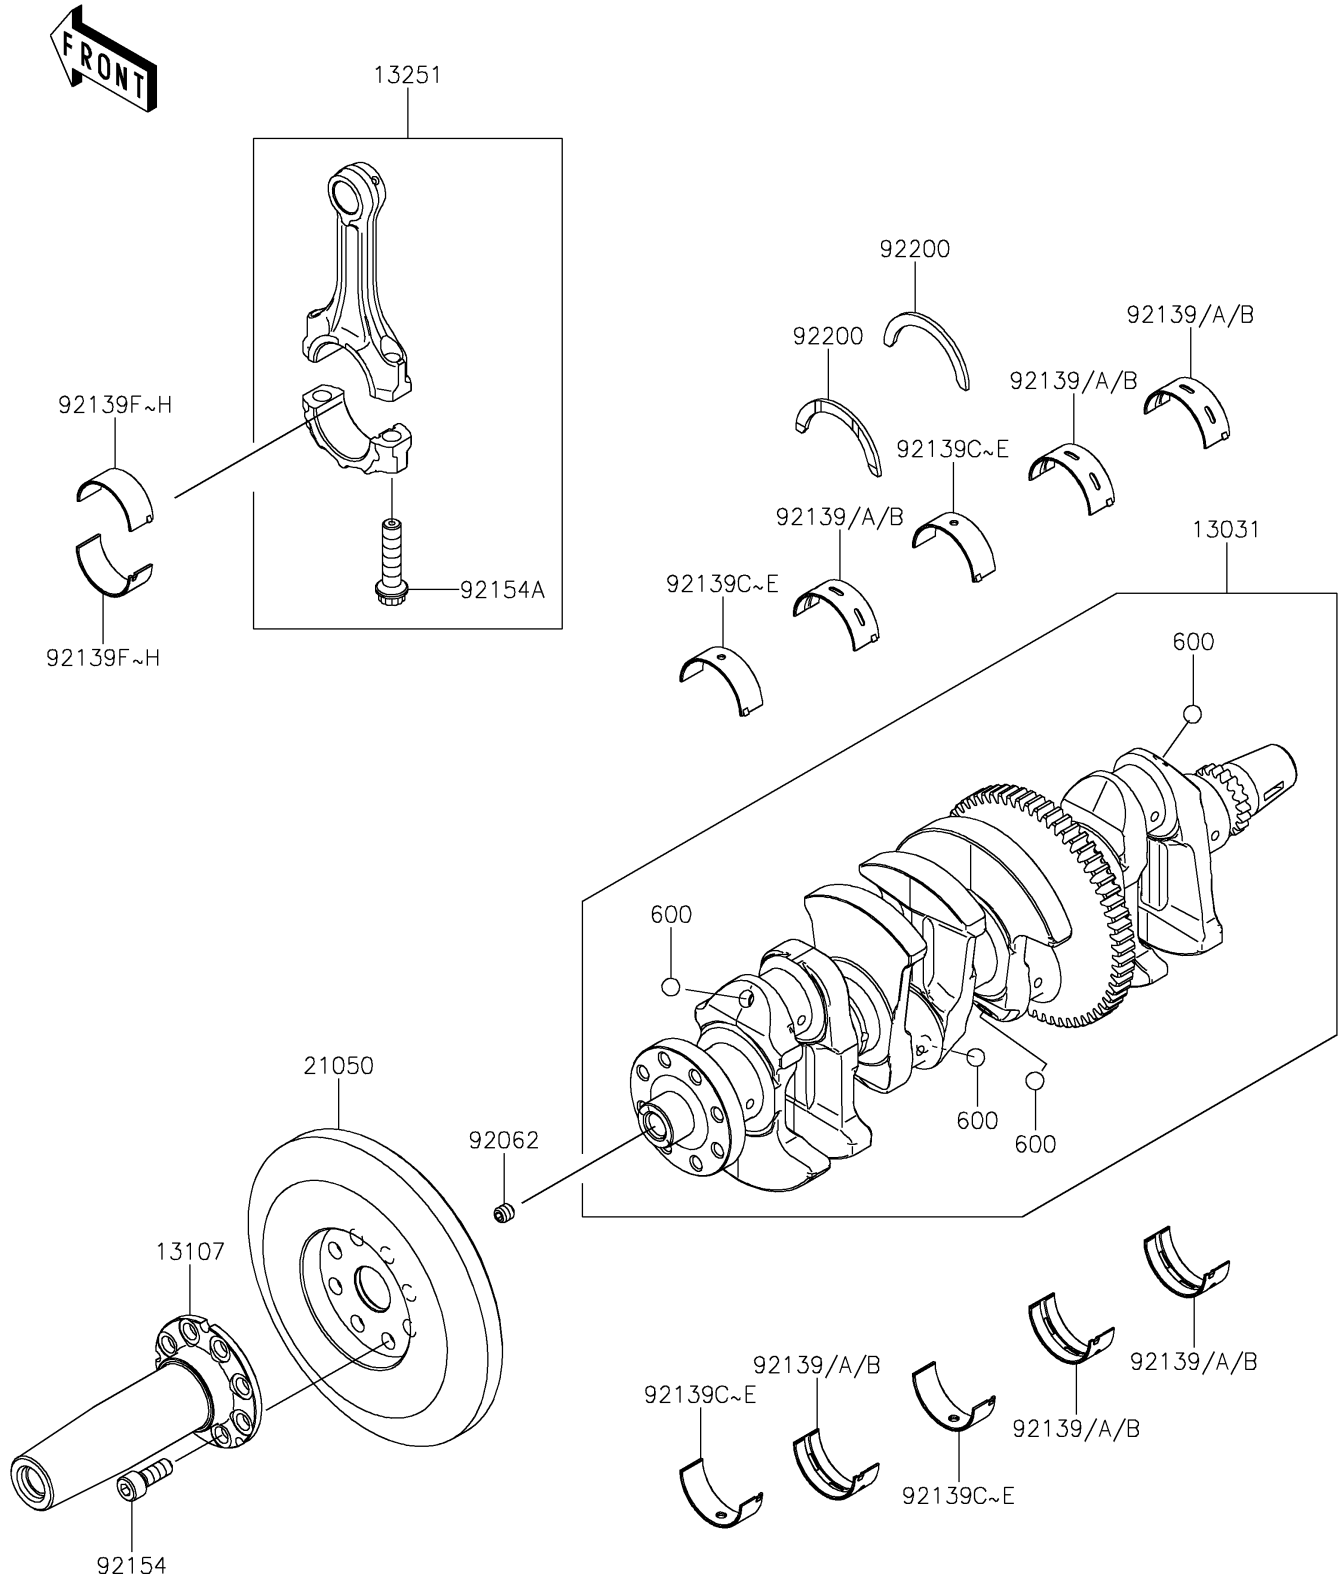

2026 RIDGE® HVAC CAMO

PARTS DIAGRAM

Crankshaft

E1321

2026 RIDGE® HVAC CAMO

PARTS LIST

Crankshaft

ITEM NAME	PART NUMBER	QUANTITY
CRANKSHAFT-COMP (Ref # 13031)	13031-1530	1
SHAFT, CONVERTER (Ref # 13107)	13107-0997	1
ROD-ASSY-CONNECTING,H (Ref # 13251)	13251-0751-HH	4
FLYWHEEL (Ref # 21050)	21050-0035	1
NOZZLE (Ref # 92062)	92062-1053	1
BUSHING,#2,BLUE (Ref # 92139)	92139-1265	6
BUSHING,#2,BLACK (Ref # 92139A)	92139-1266	AR
BUSHING,#2,BROWN (Ref # 92139B)	92139-1267	AR
BUSHING,#1,BLUE (Ref # 92139C)	92139-1268	4
BUSHING,#1,BLACK (Ref # 92139D)	92139-1269	AR
BUSHING,#1,BROWN (Ref # 92139E)	92139-1270	AR
BUSHING,CONNECTING ROD,BLUE (Ref # 92139F)	92139-1271	8
BUSHING,CONNECTING ROD,BLACK (Ref # 92139G)	92139-1272	AR
BUSHING,CONNECTING ROD,BROWN (Ref # 92139H)	92139-1273	AR
BOLT,8X22 (Ref # 92154)	92154-4492	8
BOLT,CONNECTING ROD (Ref # 92154A)	92154-4493	8
WASHER,T=2.5 (Ref # 92200)	92200-0744	2
BALL-STEEL,11/32 (Ref # 600)	600A1100	4