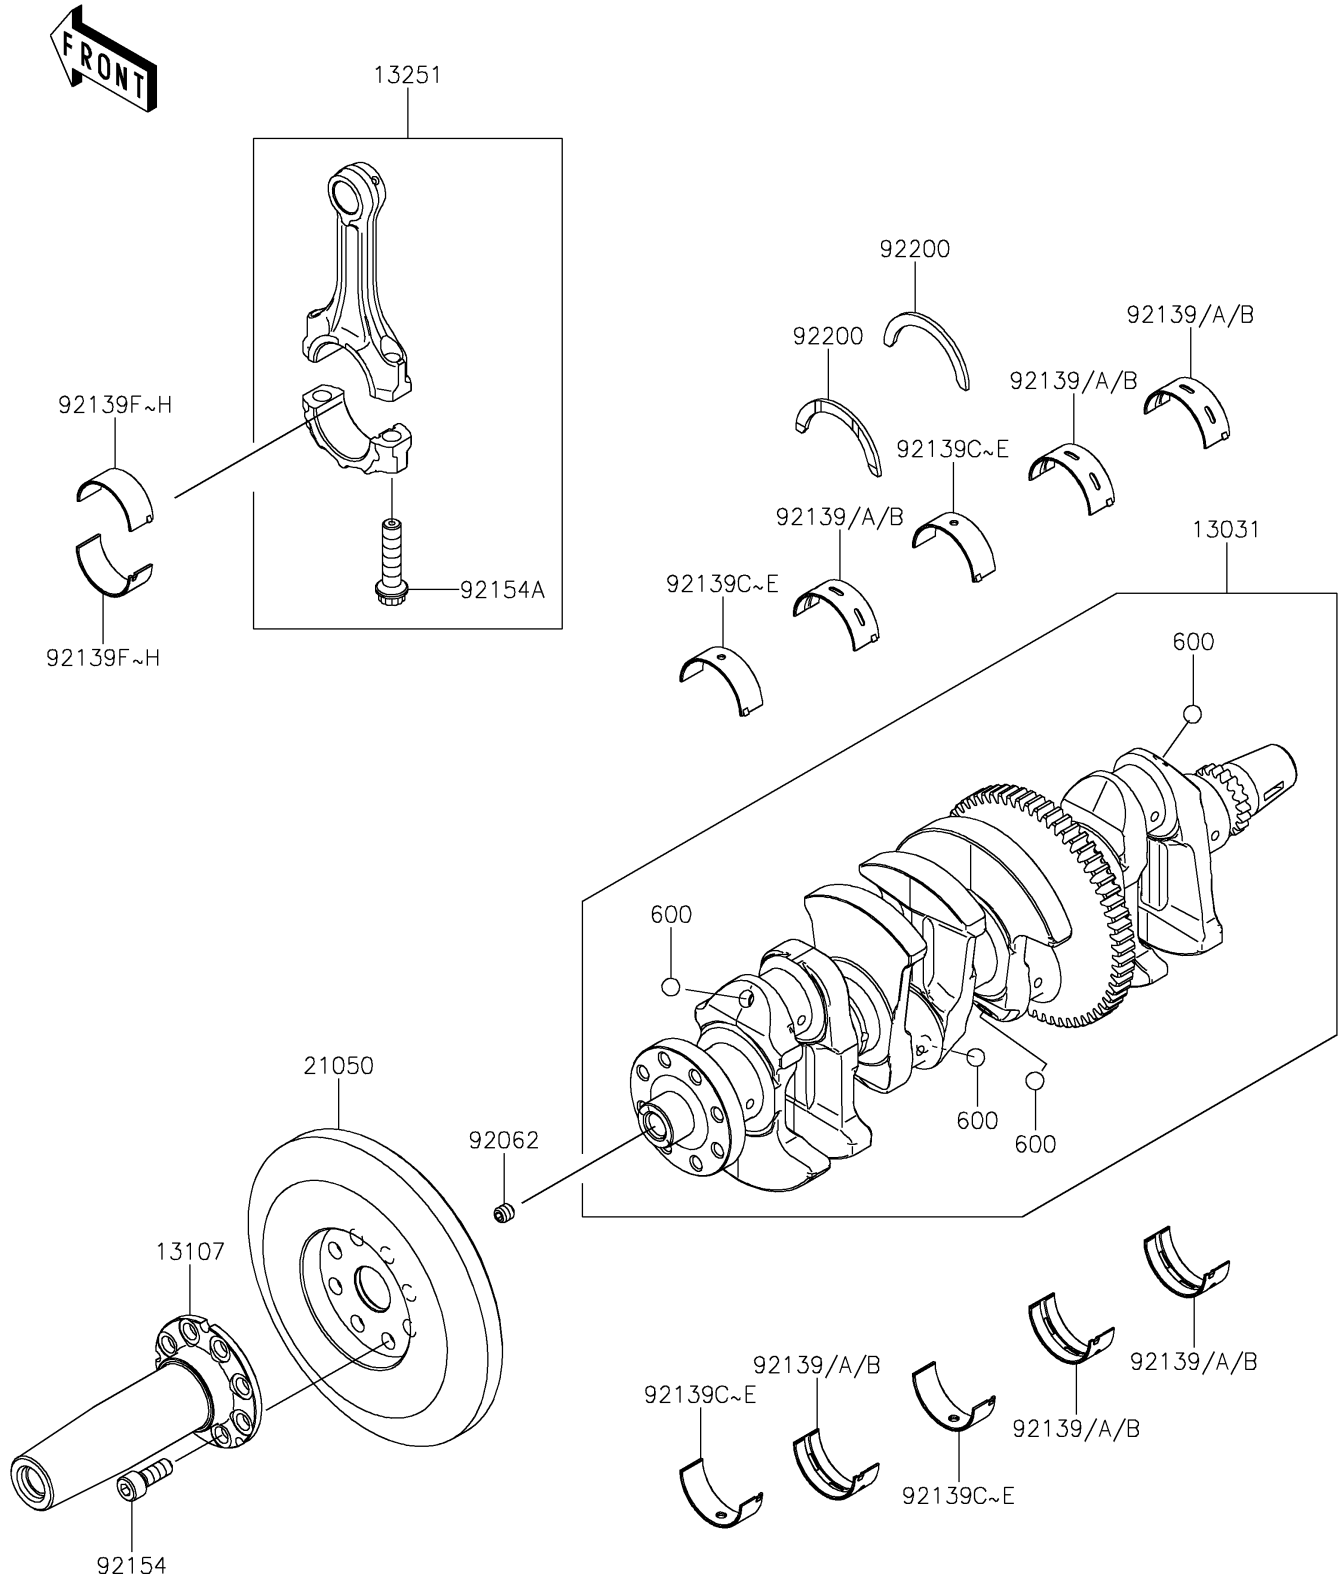

2026 RIDGE HVAC Camo

PARTS DIAGRAM

Crankshaft

E1321

2026 RIDGE HVAC Camo

PARTS LIST

Crankshaft

ITEM NAME	PART NUMBER	QUANTITY
CRANKSHAFT-COMP (Ref # 13031)	13031-1530	1
SHAFT,CONVERTER (Ref # 13107)	13107-0997	1
ROD-ASSY-CONNECTING,H (Ref # 13251)	13251-0751-HH	4
FLYWHEEL (Ref # 21050)	21050-0035	1
NOZZLE (Ref # 92062)	92062-1053	1
BUSHING,#2,BLUE (Ref # 92139)	92139-1265	6
BUSHING,#2,BLACK (Ref # 92139A)	92139-1266	AR
BUSHING,#2,BROWN (Ref # 92139B)	92139-1267	AR
BUSHING,#1,BLUE (Ref # 92139C)	92139-1268	4
BUSHING,#1,BLACK (Ref # 92139D)	92139-1269	AR
BUSHING,#1,BROWN (Ref # 92139E)	92139-1270	AR
BUSHING,CONNECTING ROD,BLUE (Ref # 92139F)	92139-1271	8
BUSHING,CONNECTING ROD,BLACK (Ref # 92139G)	92139-1272	AR
BUSHING,CONNECTING ROD,BROWN (Ref # 92139H)	92139-1273	AR
BOLT,8X22 (Ref # 92154)	92154-4492	8
BOLT,CONNECTING ROD (Ref # 92154A)	92154-4493	8
WASHER,T=2.5 (Ref # 92200)	92200-0744	2
BALL-STEEL,11/32 (Ref # 600)	600A1100	4