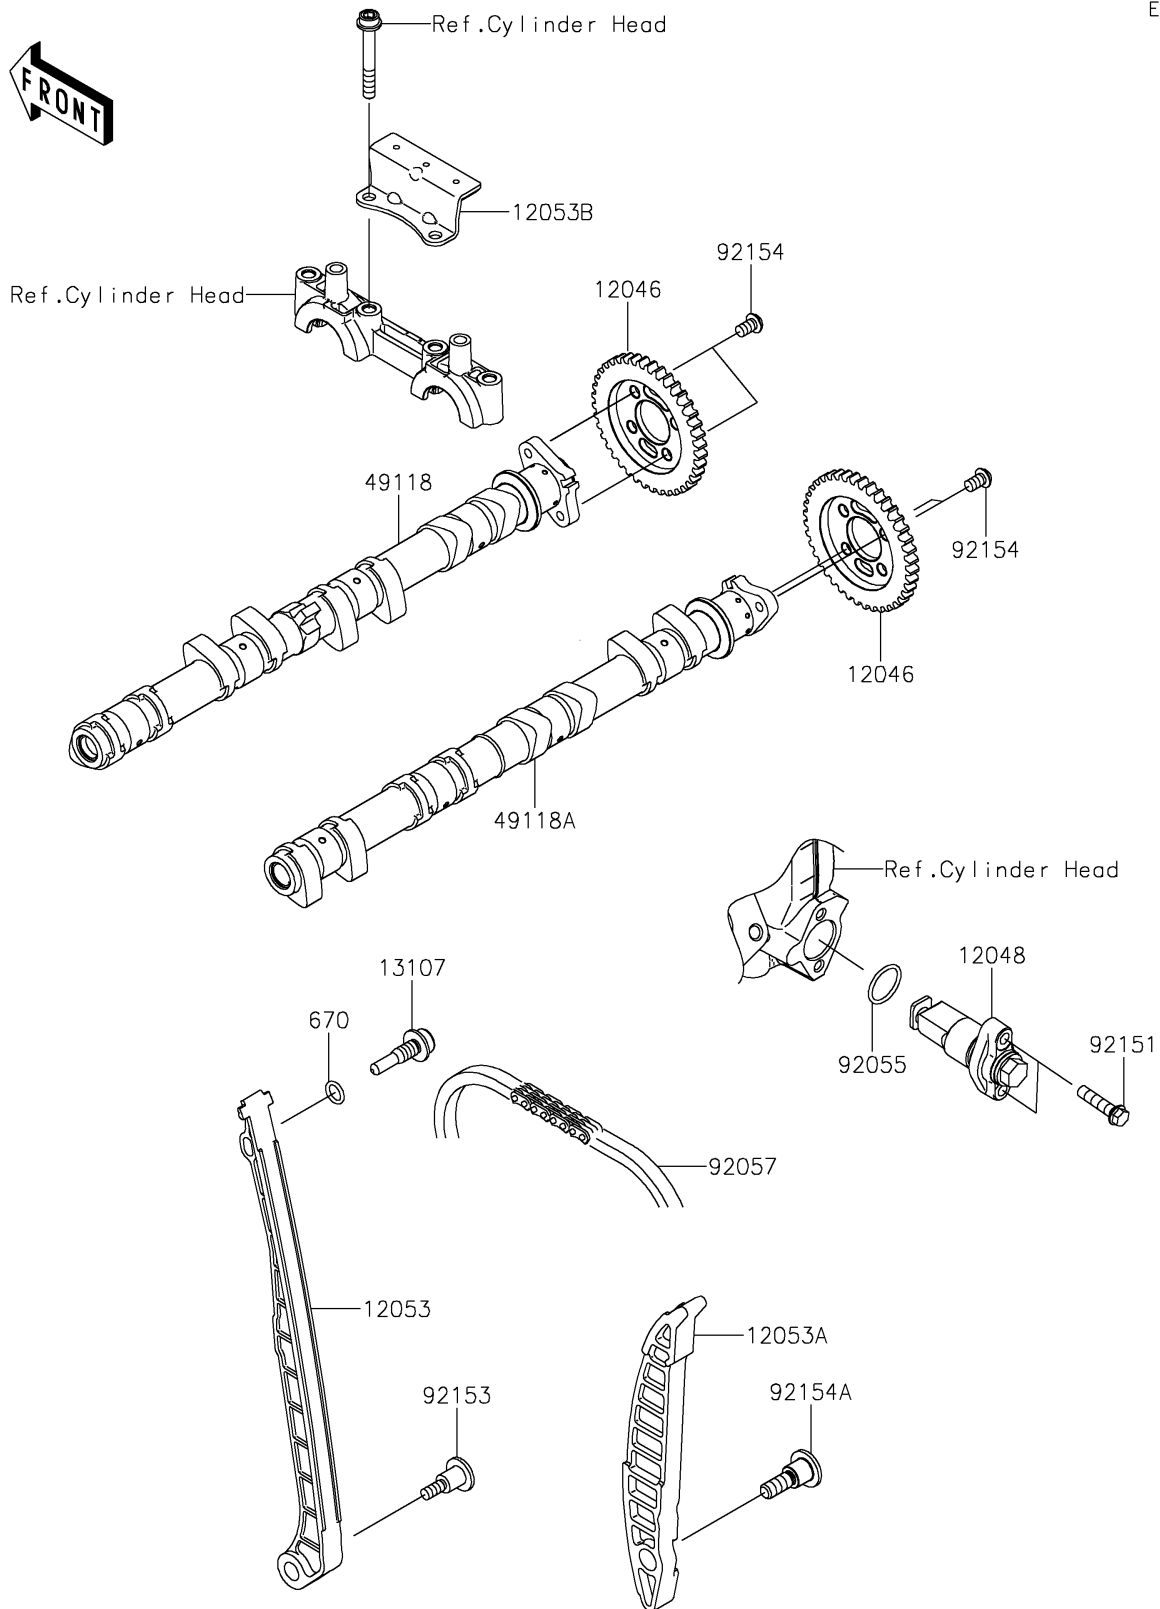

2026 RIDGE® HVAC CAMO

PARTS DIAGRAM

Camshaft(s)/Tensioner

E1230

2026 RIDGE® HVAC CAMO

PARTS LIST

Camshaft(s)/Tensioner

ITEM NAME

PART NUMBER

QUANTITY
