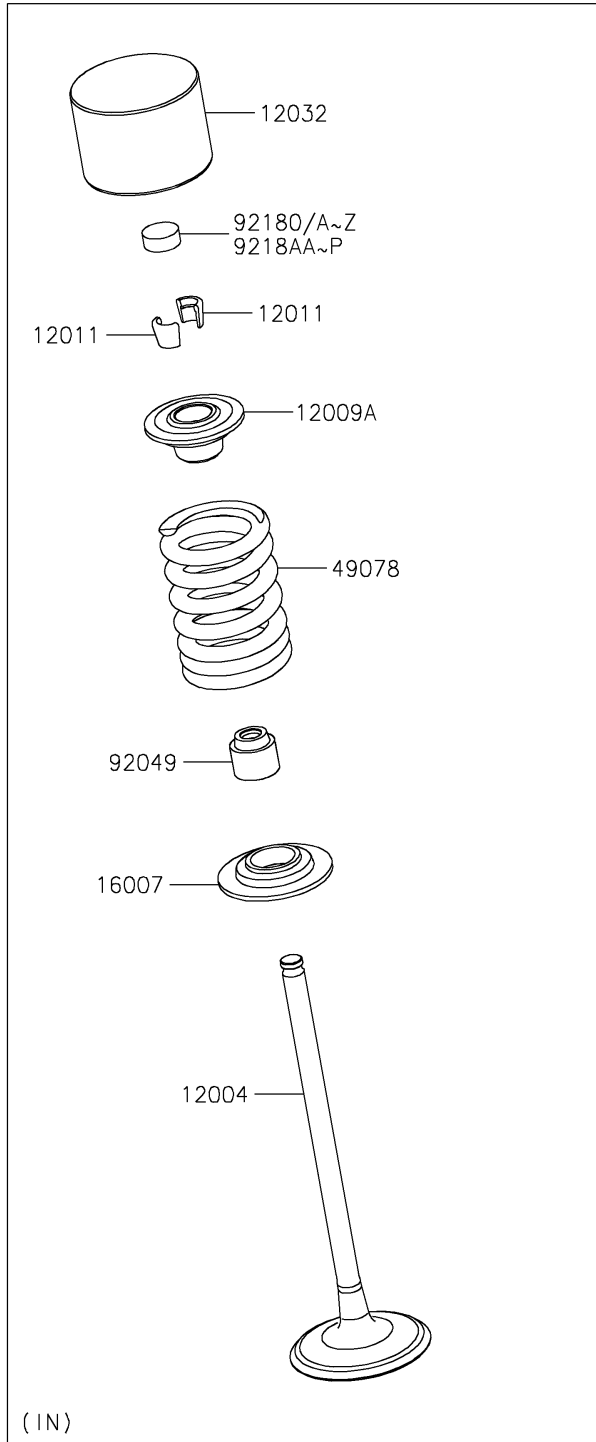

2026 RIDGE HVAC

PARTS DIAGRAM

Valve(s)

E1210

2026 RIDGE HVAC

PARTS LIST

Valve(s)

ITEM NAME

PART NUMBER

QUANTITY
