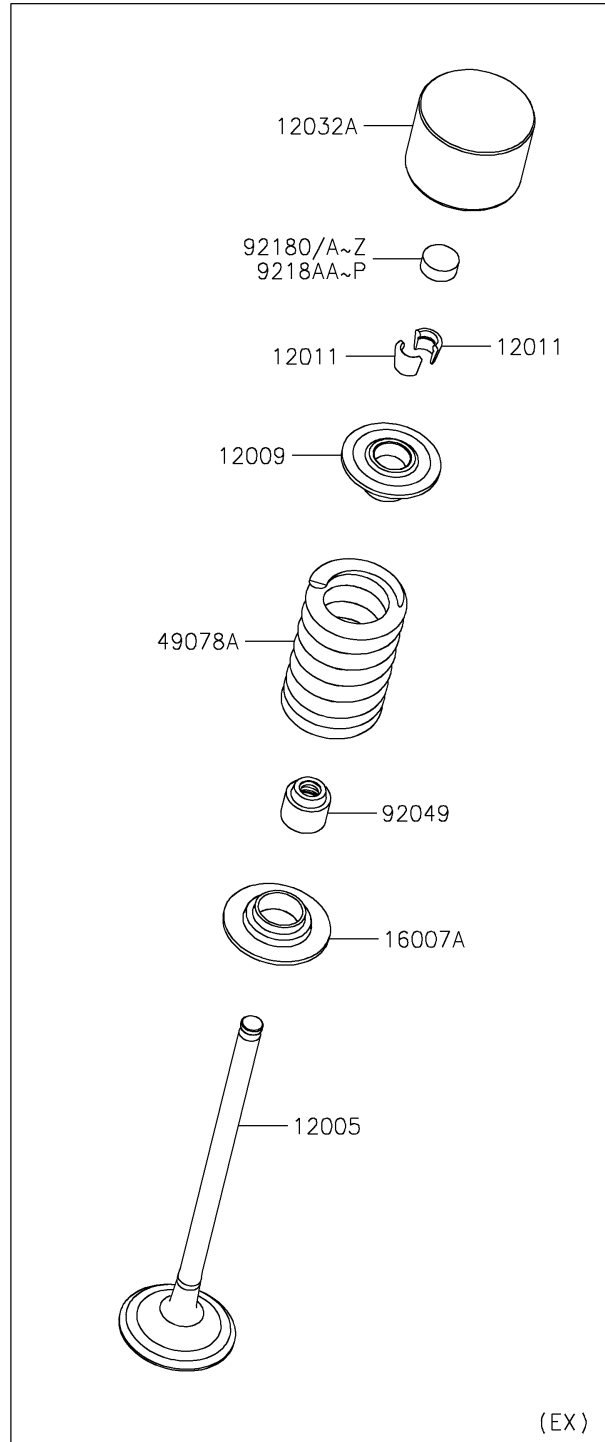

2026 RIDGE HVAC

PARTS DIAGRAM

Valve(s)

E1210

2026 RIDGE HVAC

PARTS LIST

Valve(s)

ITEM NAME

PART NUMBER

QUANTITY
