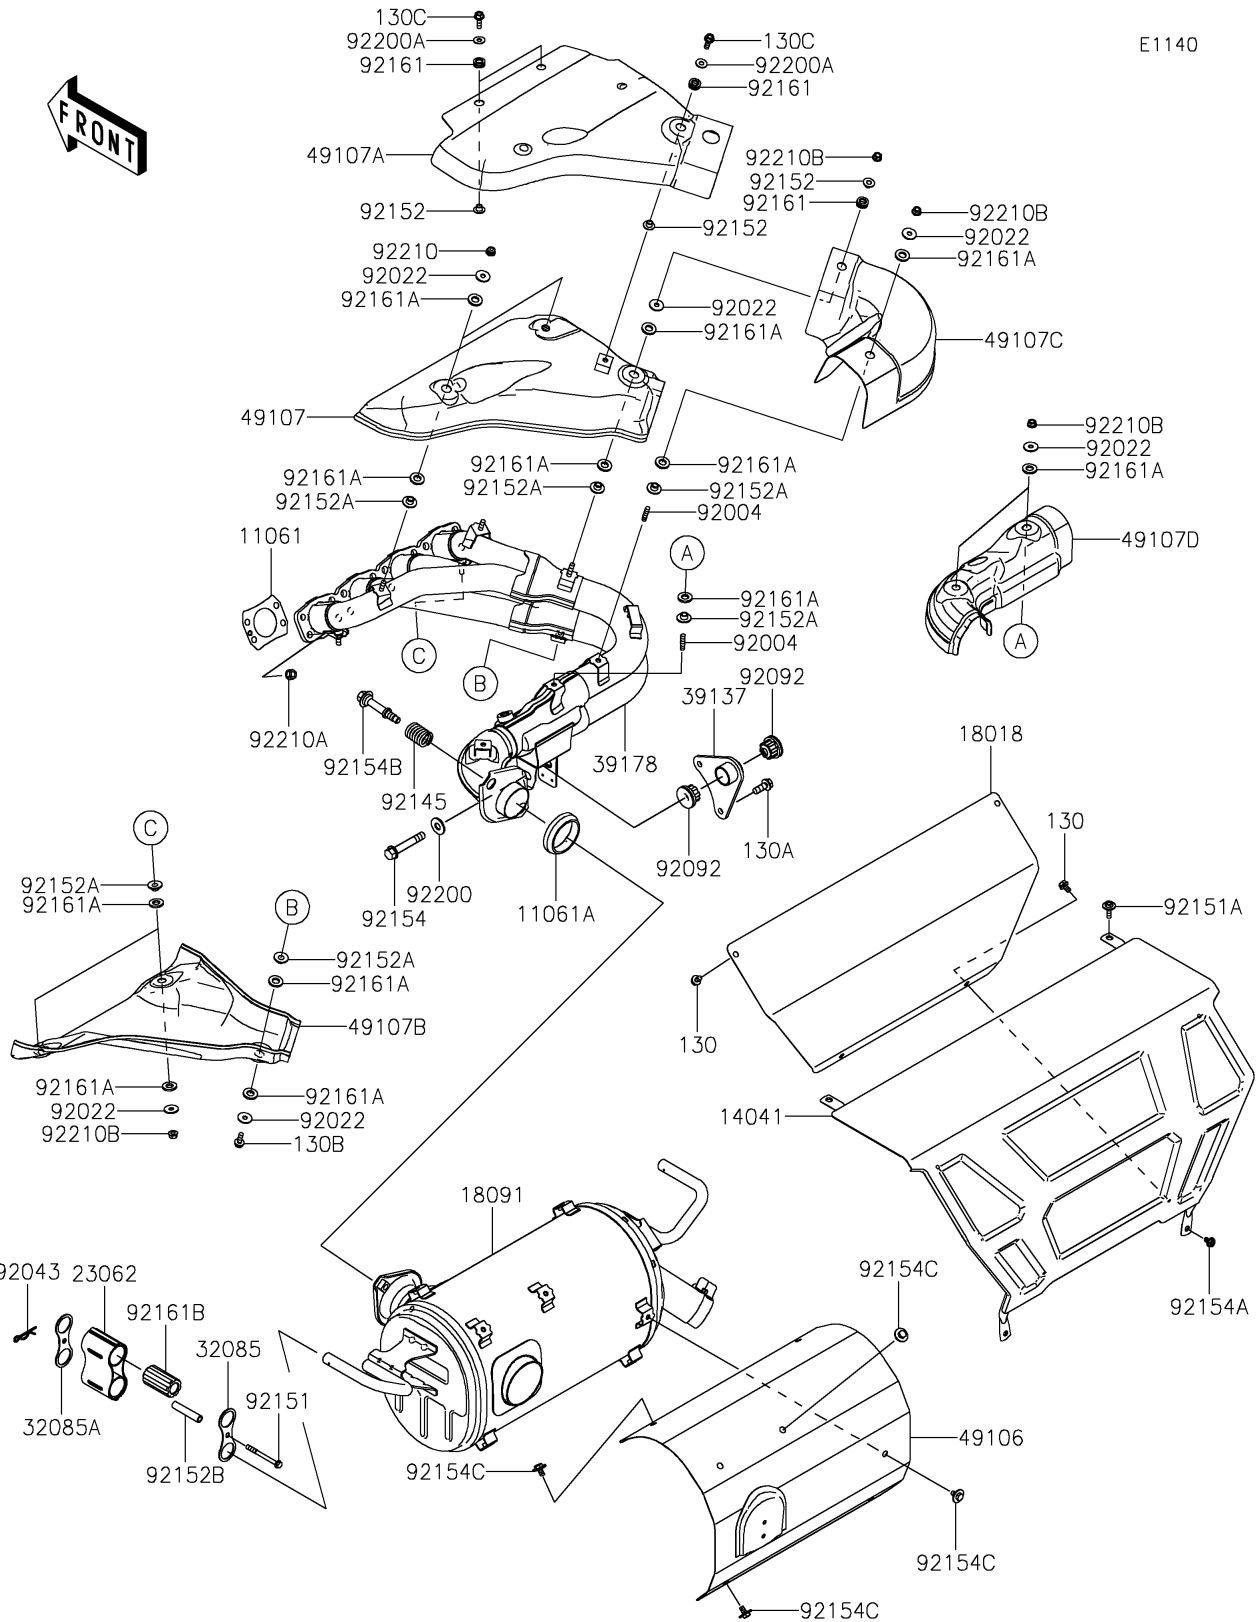

2026 RIDGE HVAC Camo

PARTS DIAGRAM

Muffler(s)

2026 RIDGE HVAC Camo

PARTS LIST

Muffler(s)

| ITEM NAME | PART NUMBER | QUANTITY |
|--|-------------|----------|
| GASKET,CYL.HEAD-EXHAUST PIPE (Ref # 11061) | 11061-1472 | 4 |
| GASKET,EXHAUST PIPE-MUFFLER (Ref # 11061A) | 11061-1473 | 1 |
| COVER-COMP (Ref # 14041) | 14041-0635 | 1 |
| PLATE-HEAT GUARD (Ref # 18018) | 18018-0648 | 1 |
| BODY-COMP-MUFFLER (Ref # 18091) | 18091-1296 | 1 |
| BRACKET-COMP (Ref # 23062) | 23062-1415 | 2 |
| STOPPER (Ref # 32085) | 32085-0905 | 2 |
| STOPPER (Ref # 32085A) | 32085-0906 | 2 |
| STAY-COMP (Ref # 39137) | 39137-0736 | 1 |
| MANIFOLD-COMP-EXHAUST (Ref # 39178) | 39178-0450 | 1 |
| COVER-MUFFLER (Ref # 49106) | 49106-0879 | 1 |
| COVER-EXHAUST PIPE (Ref # 49107) | 49107-0873 | 1 |
| COVER-EXHAUST PIPE,FR UPPER (Ref # 49107A) | 49107-0874 | 1 |
| COVER-EXHAUST PIPE,FR LOWER (Ref # 49107B) | 49107-0875 | 1 |
| COVER-EXHAUST PIPE,CNT (Ref # 49107C) | 49107-0876 | 1 |
| COVER-EXHAUST PIPE,RR (Ref # 49107D) | 49107-0877 | 1 |
| STUD,6X18 (Ref # 92004) | 92004-0799 | 3 |
| WASHER,6.5X20X1.5 (Ref # 92022) | 92022-3710 | 9 |
| PIN (Ref # 92043) | 92043-1781 | 2 |
| BUSHING-RUBBER (Ref # 92092) | 92092-1081 | 2 |
| SPRING (Ref # 92145) | 92145-2262 | 2 |
| BOLT,6X60 (Ref # 92151) | 92151-1795 | 2 |
| BOLT (Ref # 92151A) | 92151-2139 | 2 |
| COLLAR,6.3X8.3X16 (Ref # 92152) | 92152-0286 | 4 |
| COLLAR (Ref # 92152A) | 92152-0423 | 9 |
| COLLAR (Ref # 92152B) | 92152-2943 | 2 |
| BOLT,FLANGED,10X60 (Ref # 92154) | 92154-0263 | 1 |
| BOLT,FLANGED,6X10 (Ref # 92154A) | 92154-0492 | 2 |
| BOLT,MUFFLER (Ref # 92154B) | 92154-4485 | 2 |