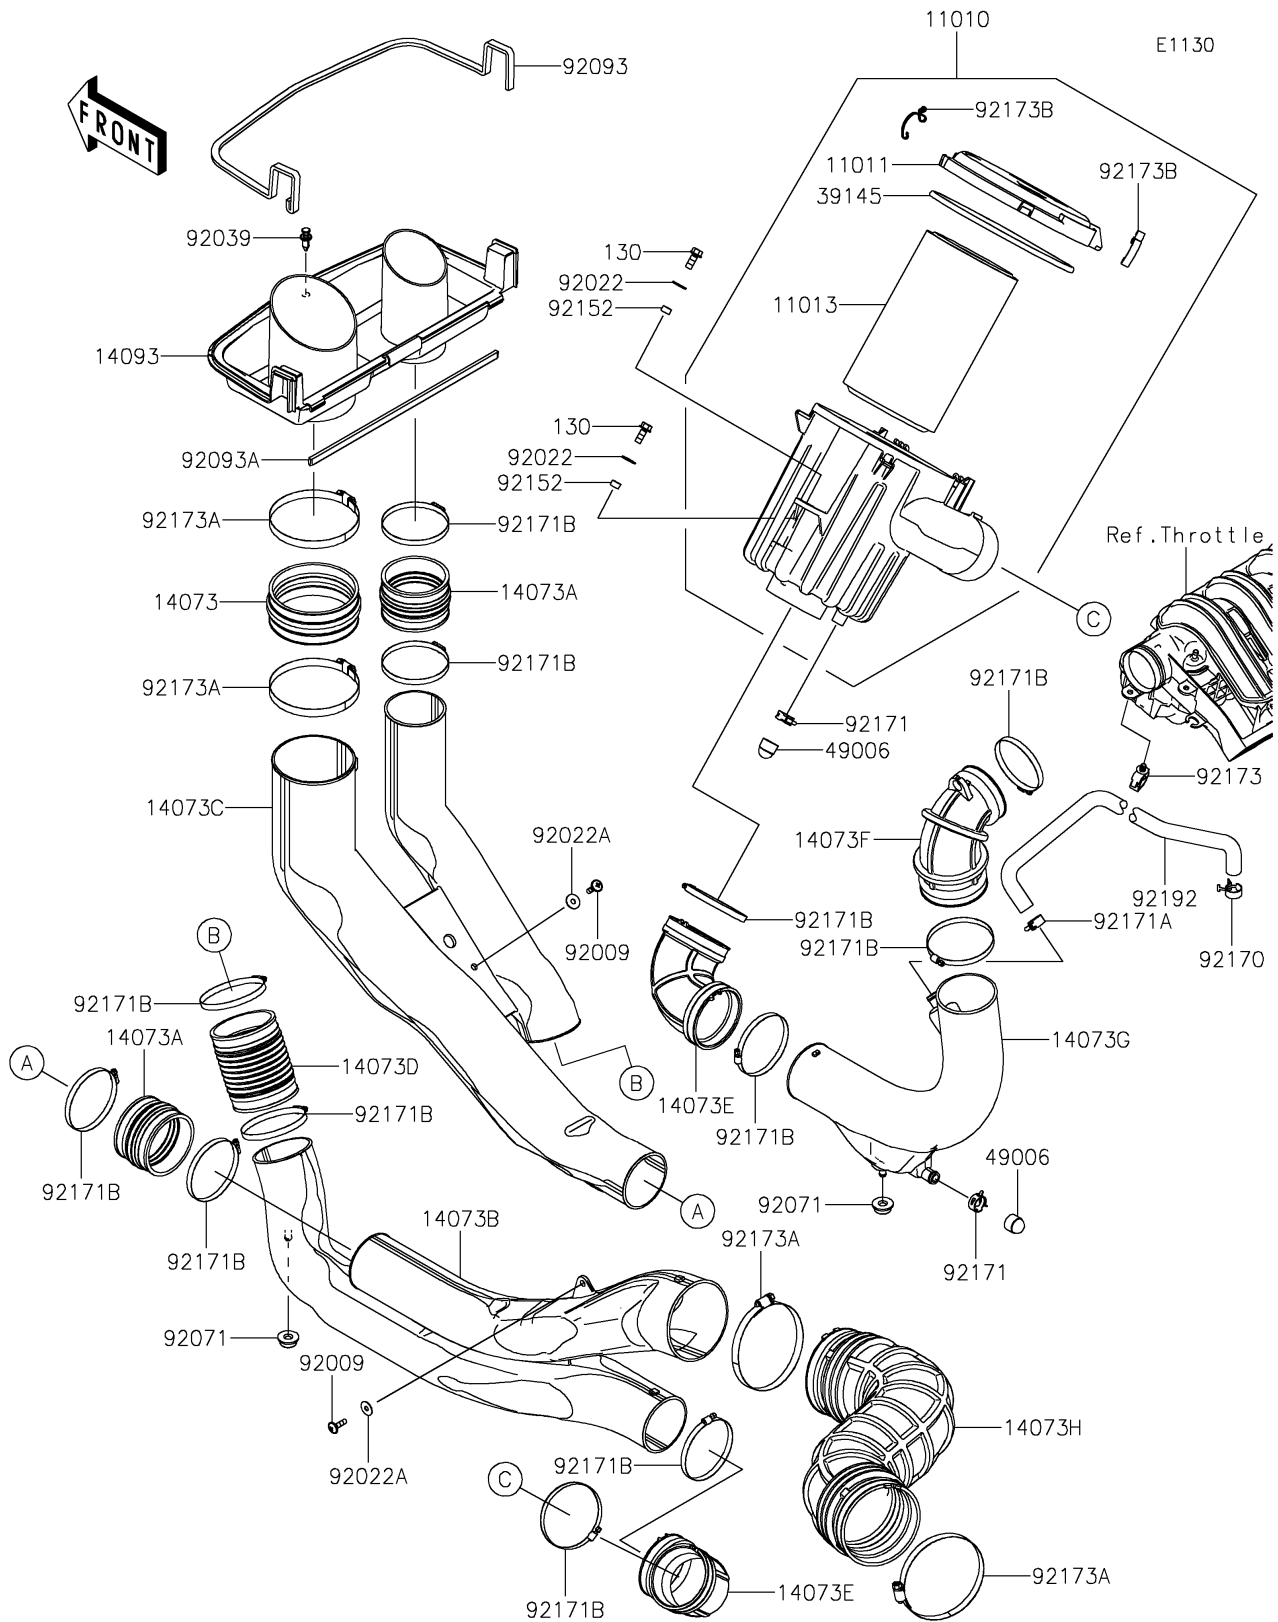

2026 RIDGE® HVAC

PARTS DIAGRAM

Air Cleaner

2026 RIDGE® HVAC

PARTS LIST

Air Cleaner

ITEM NAME	PART NUMBER	QUANTITY
FILTER-ASSY-AIR (Ref # 11010)	11010-1850	1
CASE-AIR FILTER,UPP (Ref # 11011)	11011-0977	1
ELEMENT-AIR FILTER (Ref # 11013)	11013-0782	1
DUCT (Ref # 14073)	14073-0909	1
DUCT,A/F CASE (Ref # 14073A)	14073-0923	2
DUCT,CVT RR (Ref # 14073B)	14073-1905	1
DUCT,CVT FR (Ref # 14073C)	14073-1906	1
DUCT,CVT CNT (Ref # 14073D)	14073-1908	1
DUCT,A/C BOX (Ref # 14073E)	14073-1912	2
DUCT,THROTTLE (Ref # 14073F)	14073-1913	1
DUCT,CHAMBER (Ref # 14073G)	14073-1922	1
DUCT,CVT INTAKE (Ref # 14073H)	14073-1951	1
COVER,INTAKE (Ref # 14093)	14093-1446	1
TRIM-SEAL (Ref # 39145)	39145-0762	1
BOOT,DRAIN (Ref # 49006)	49006-3718	2
SCREW,6X22 (Ref # 92009)	92009-1441	2
WASHER,8.5X20X1.6 (Ref # 92022)	92022-1561	2
WASHER,PLAIN,6.5X20X1 (Ref # 92022A)	92022-165	2
RIVET (Ref # 92039)	92039-0776	1
GROMMET (Ref # 92071)	92071-0829	2
SEAL (Ref # 92093)	92093-0792	1
SEAL (Ref # 92093A)	92093-0793	1
COLLAR,8.8X12.3X6.9 (Ref # 92152)	92152-1853	2
CLAMP (Ref # 92170)	92170-1060	1
CLAMP (Ref # 92171)	92171-0329	2
CLAMP (Ref # 92171A)	92171-1277	1
CLAMP (Ref # 92171B)	92171-1383	12
CLAMP (Ref # 92173)	92173-0861	1
CLAMP,130MM (Ref # 92173A)	92173-1938	4

2026 RIDGE® HVAC

PARTS LIST

Air Cleaner

ITEM NAME	PART NUMBER	QUANTITY
CLAMP,AIR FILTER CASE (Ref # 92173B)	92173-2023	2
TUBE,BREATHING (Ref # 92192)	92192-2651	1
BOLT-FLANGED,8X20 (Ref # 130)	130BA0820	2