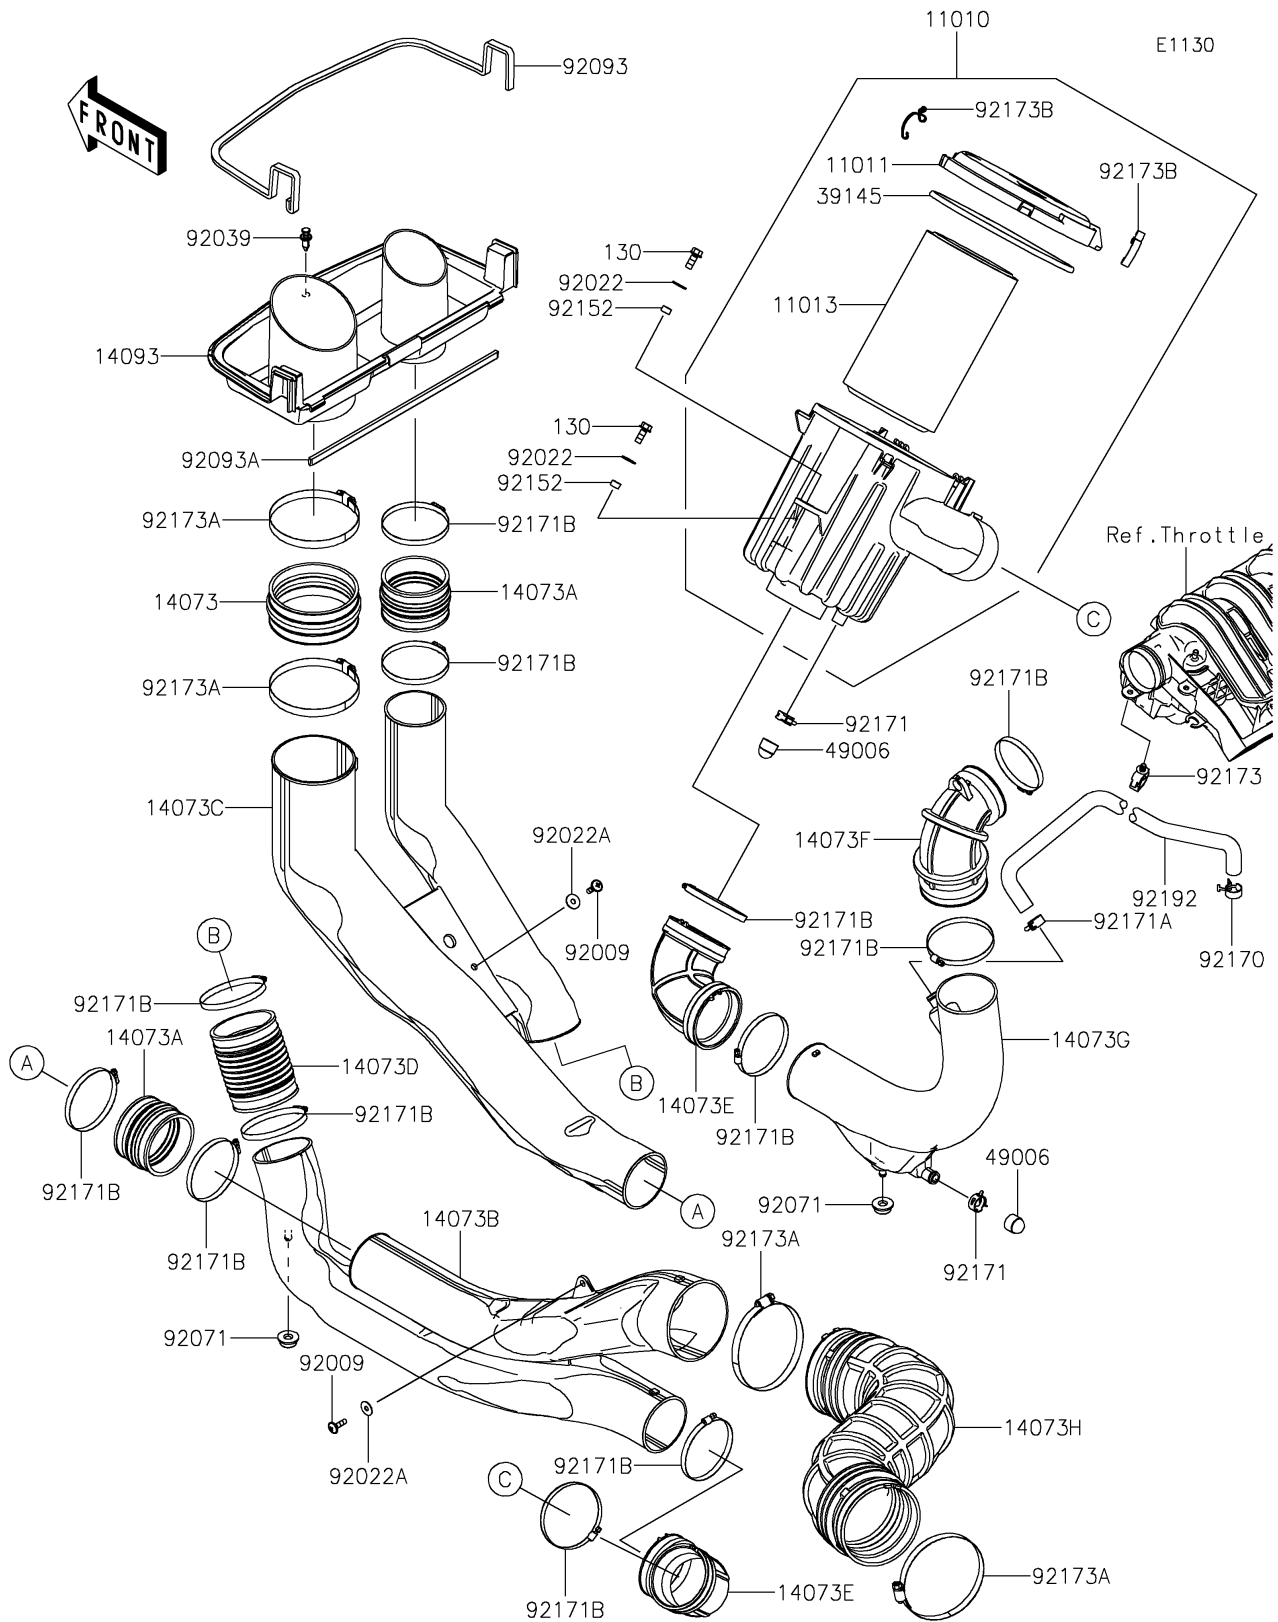

2026 RIDGE HVAC

PARTS DIAGRAM

Air Cleaner

2026 RIDGE HVAC

PARTS LIST

Air Cleaner

ITEM NAME	PART NUMBER	QUANTITY
FILTER-ASSY-AIR (Ref # 11010)	11010-1850	1
CASE-AIR FILTER,UPP (Ref # 11011)	11011-0977	1
ELEMENT-AIR FILTER (Ref # 11013)	11013-0782	1
DUCT (Ref # 14073)	14073-0909	1
DUCT,A/F CASE (Ref # 14073A)	14073-0923	2
DUCT,CVT RR (Ref # 14073B)	14073-1905	1
DUCT,CVT FR (Ref # 14073C)	14073-1906	1
DUCT,CVT CNT (Ref # 14073D)	14073-1908	1
DUCT,A/C BOX (Ref # 14073E)	14073-1912	2
DUCT,THROTTLE (Ref # 14073F)	14073-1913	1
DUCT,CHAMBER (Ref # 14073G)	14073-1922	1
DUCT,CVT INTAKE (Ref # 14073H)	14073-1951	1
COVER,INTAKE (Ref # 14093)	14093-1446	1
TRIM-SEAL (Ref # 39145)	39145-0762	1
BOOT,DRAIN (Ref # 49006)	49006-3718	2
SCREW,6X22 (Ref # 92009)	92009-1441	2
WASHER,8.5X20X1.6 (Ref # 92022)	92022-1561	2
WASHER,PLAIN,6.5X20X1 (Ref # 92022A)	92022-165	2
RIVET (Ref # 92039)	92039-0776	1
GROMMET (Ref # 92071)	92071-0829	2
SEAL (Ref # 92093)	92093-0792	1
SEAL (Ref # 92093A)	92093-0793	1
COLLAR,8.8X12.3X6.9 (Ref # 92152)	92152-1853	2
CLAMP (Ref # 92170)	92170-1060	1
CLAMP (Ref # 92171)	92171-0329	2
CLAMP (Ref # 92171A)	92171-1277	1
CLAMP (Ref # 92171B)	92171-1383	12
CLAMP (Ref # 92173)	92173-0861	1
CLAMP,130MM (Ref # 92173A)	92173-1938	4

2026 RIDGE HVAC

PARTS LIST

Air Cleaner

ITEM NAME	PART NUMBER	QUANTITY
CLAMP,AIR FILTER CASE (Ref # 92173B)	92173-2023	2
TUBE,BREATHING (Ref # 92192)	92192-2651	1
BOLT-FLANGED,8X20 (Ref # 130)	130BA0820	2