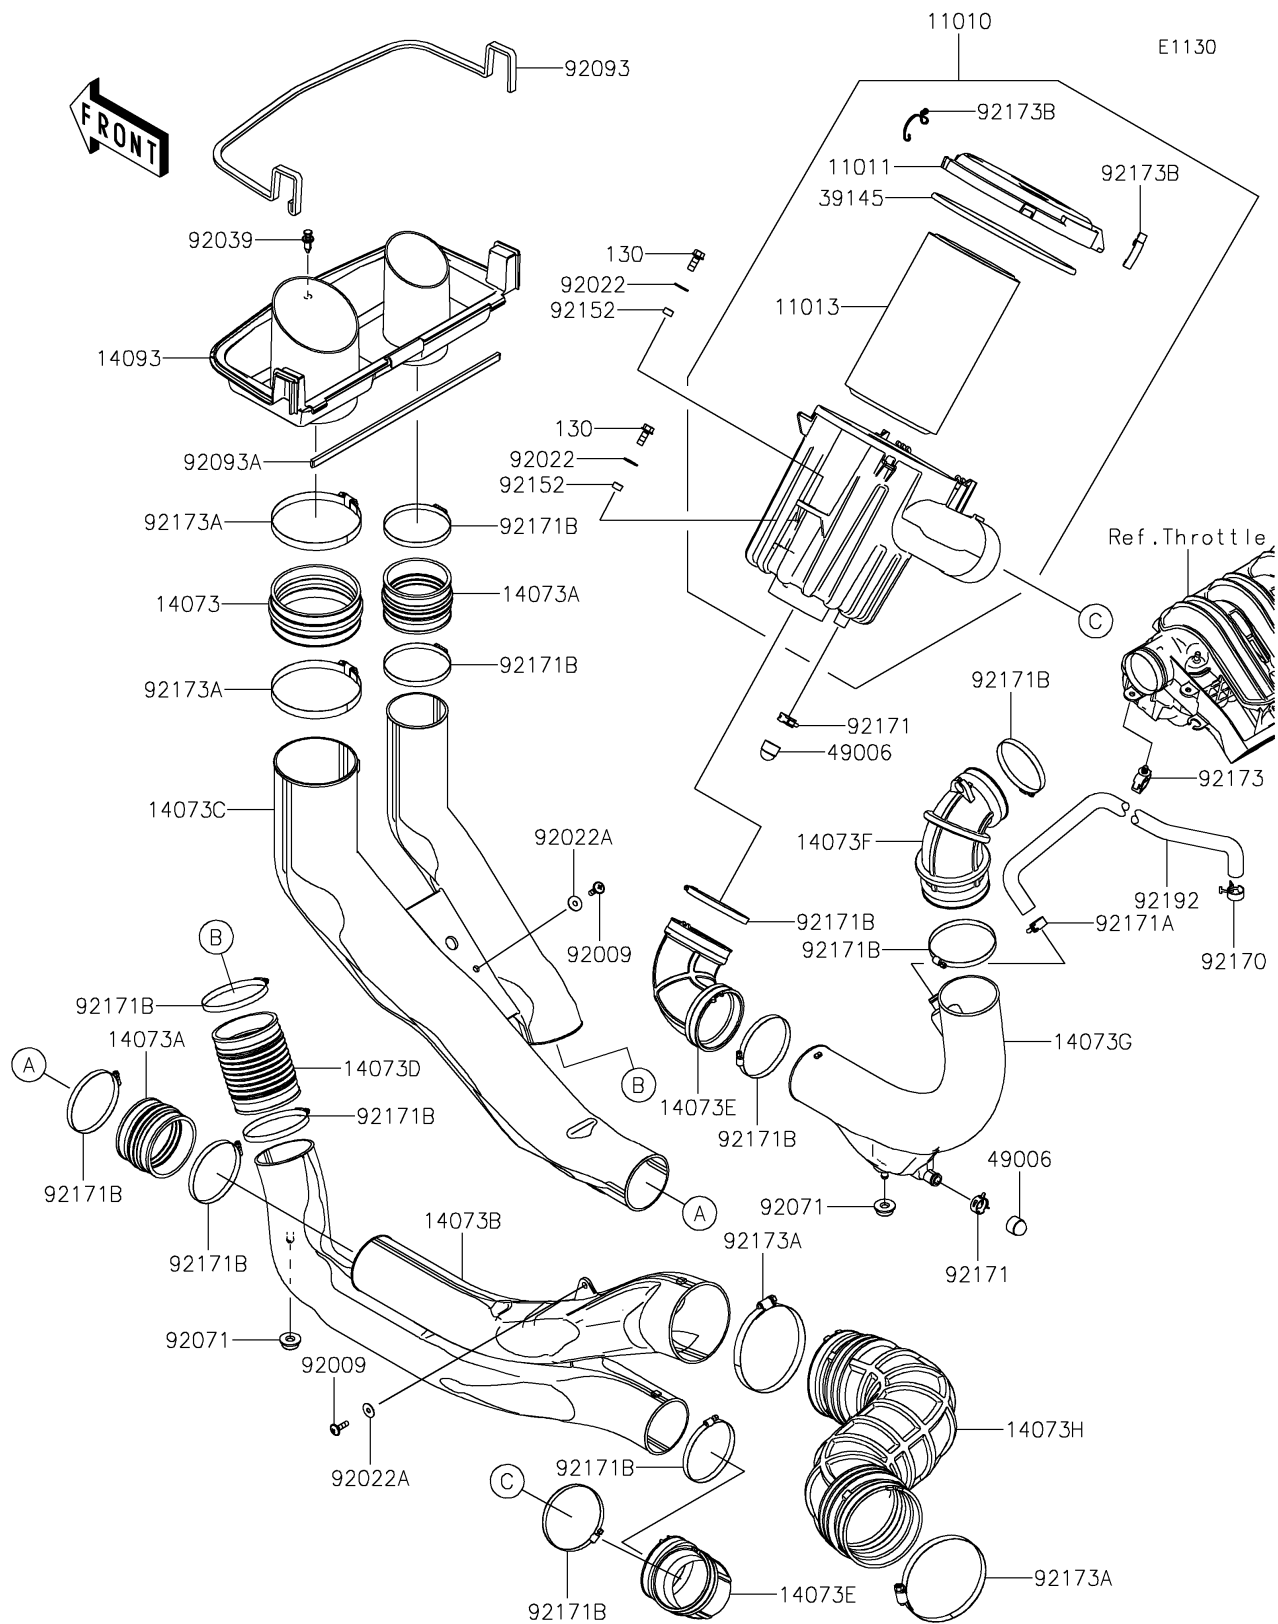

2026 RIDGE® HVAC CAMO

PARTS DIAGRAM

Air Cleaner