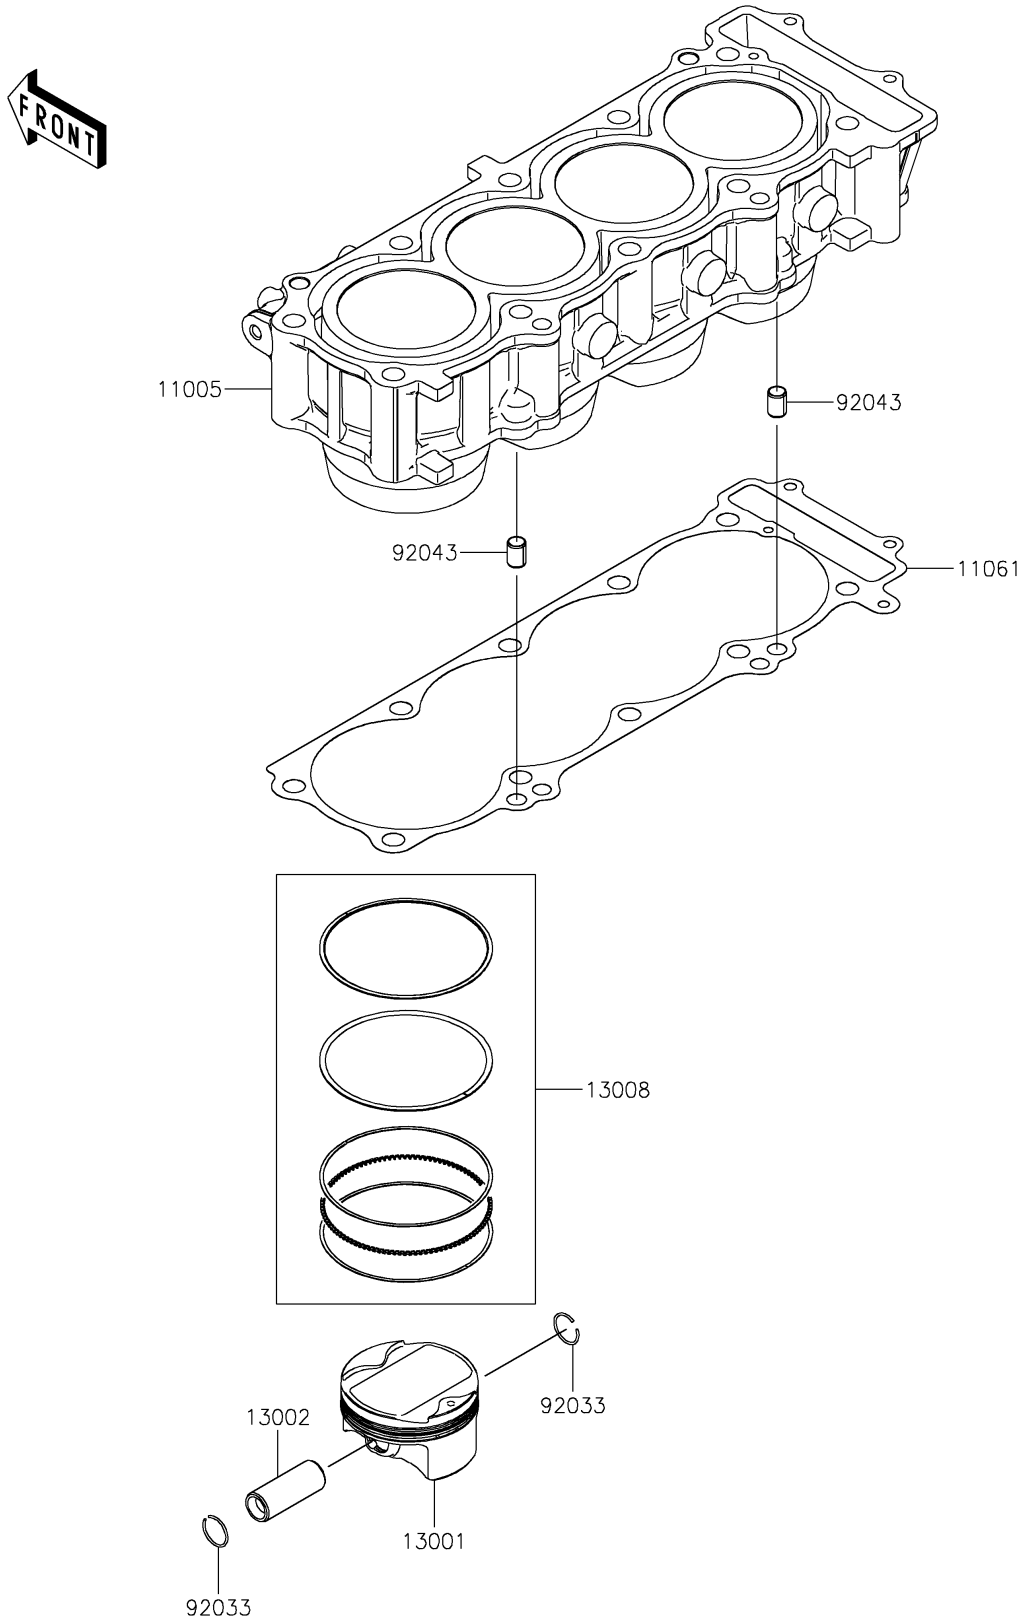

2026 RIDGE HVAC

PARTS DIAGRAM

Cylinder/Piston(s)

E1120

2026 RIDGE HVAC

PARTS LIST

Cylinder/Piston(s)

ITEM NAME	PART NUMBER	QUANTITY
CYLINDER-ENGINE (Ref # 11005)	11005-0733	1
GASKET,CYLINDER BASE (Ref # 11061)	11061-1482	1
PISTON-ENGINE (Ref # 13001)	13001-0843	4
PIN-PISTON (Ref # 13002)	13002-0733	4
RING-SET-PISTON (Ref # 13008)	13008-0571	4
RING-SNAP (Ref # 92033)	92033-1054	8
PIN,8.2X10X14 (Ref # 92043)	92043-1264	2