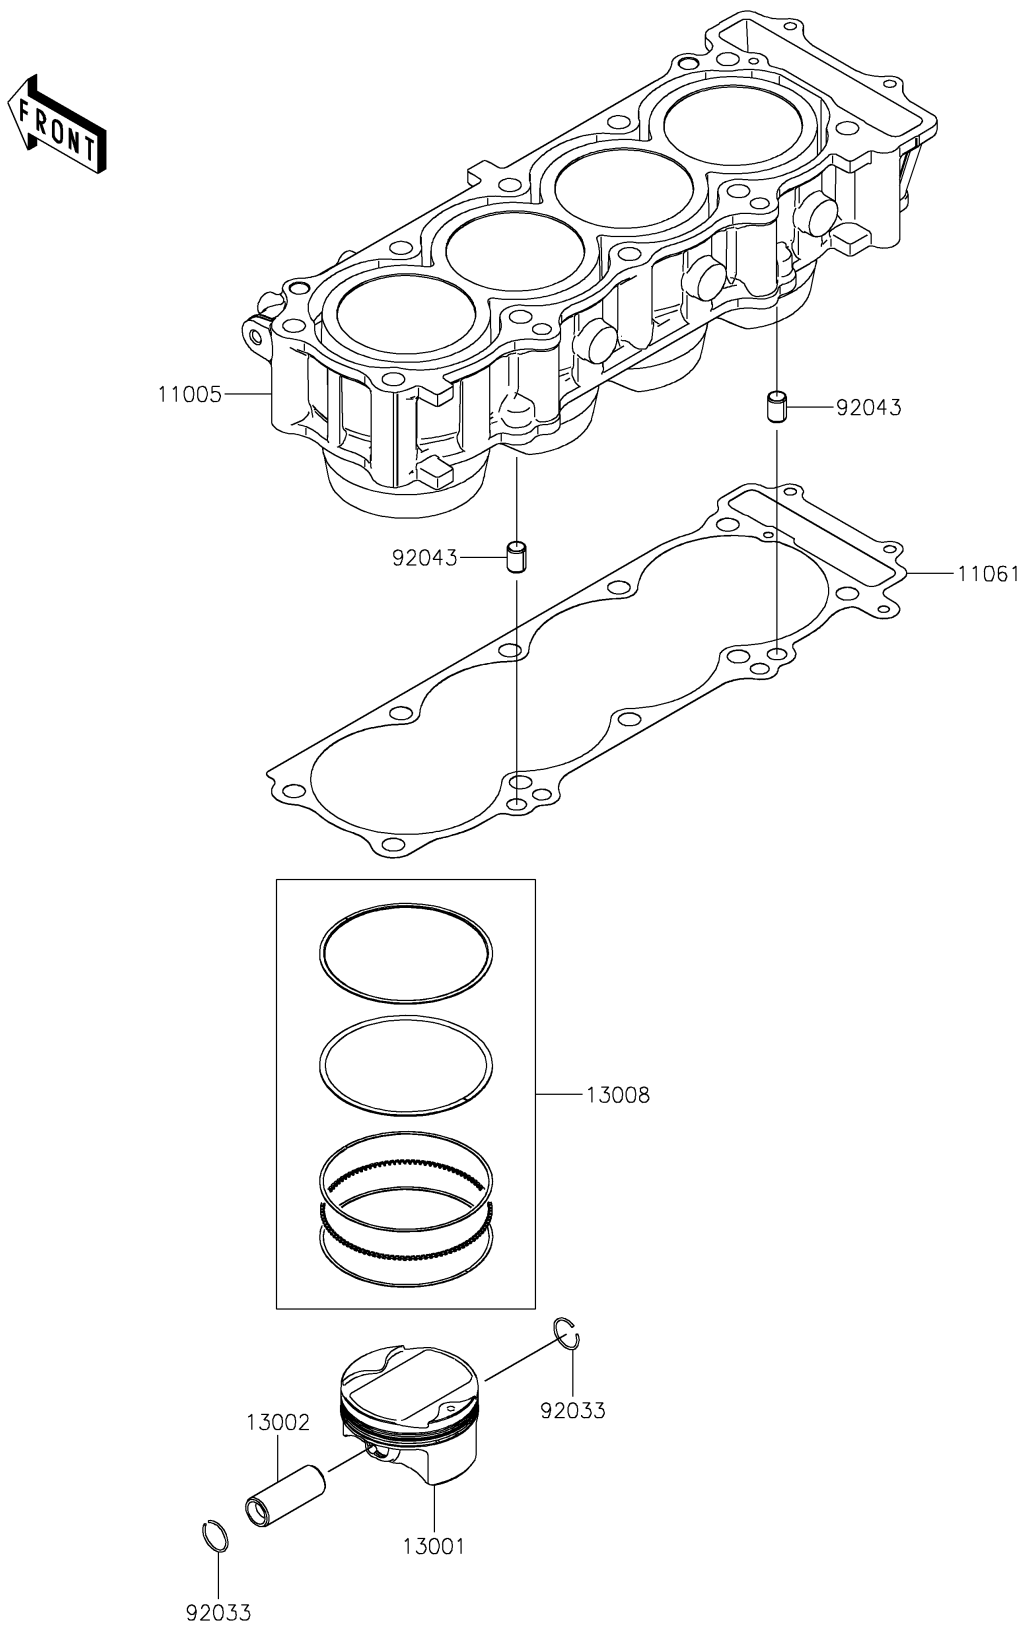

## PARTS DIAGRAM

### Cylinder/Piston(s)

E1120

## PARTS LIST

### Cylinder/Piston(s)

ITEM NAME	PART NUMBER	QUANTITY
CYLINDER-ENGINE (Ref # 11005)	11005-0733	1
GASKET,CYLINDER BASE (Ref # 11061)	11061-1482	1
PISTON-ENGINE (Ref # 13001)	13001-0843	4
PIN-PISTON (Ref # 13002)	13002-0733	4
RING-SET-PISTON (Ref # 13008)	13008-0571	4
RING-SNAP (Ref # 92033)	92033-1054	8
PIN,8.2X10X14 (Ref # 92043)	92043-1264	2