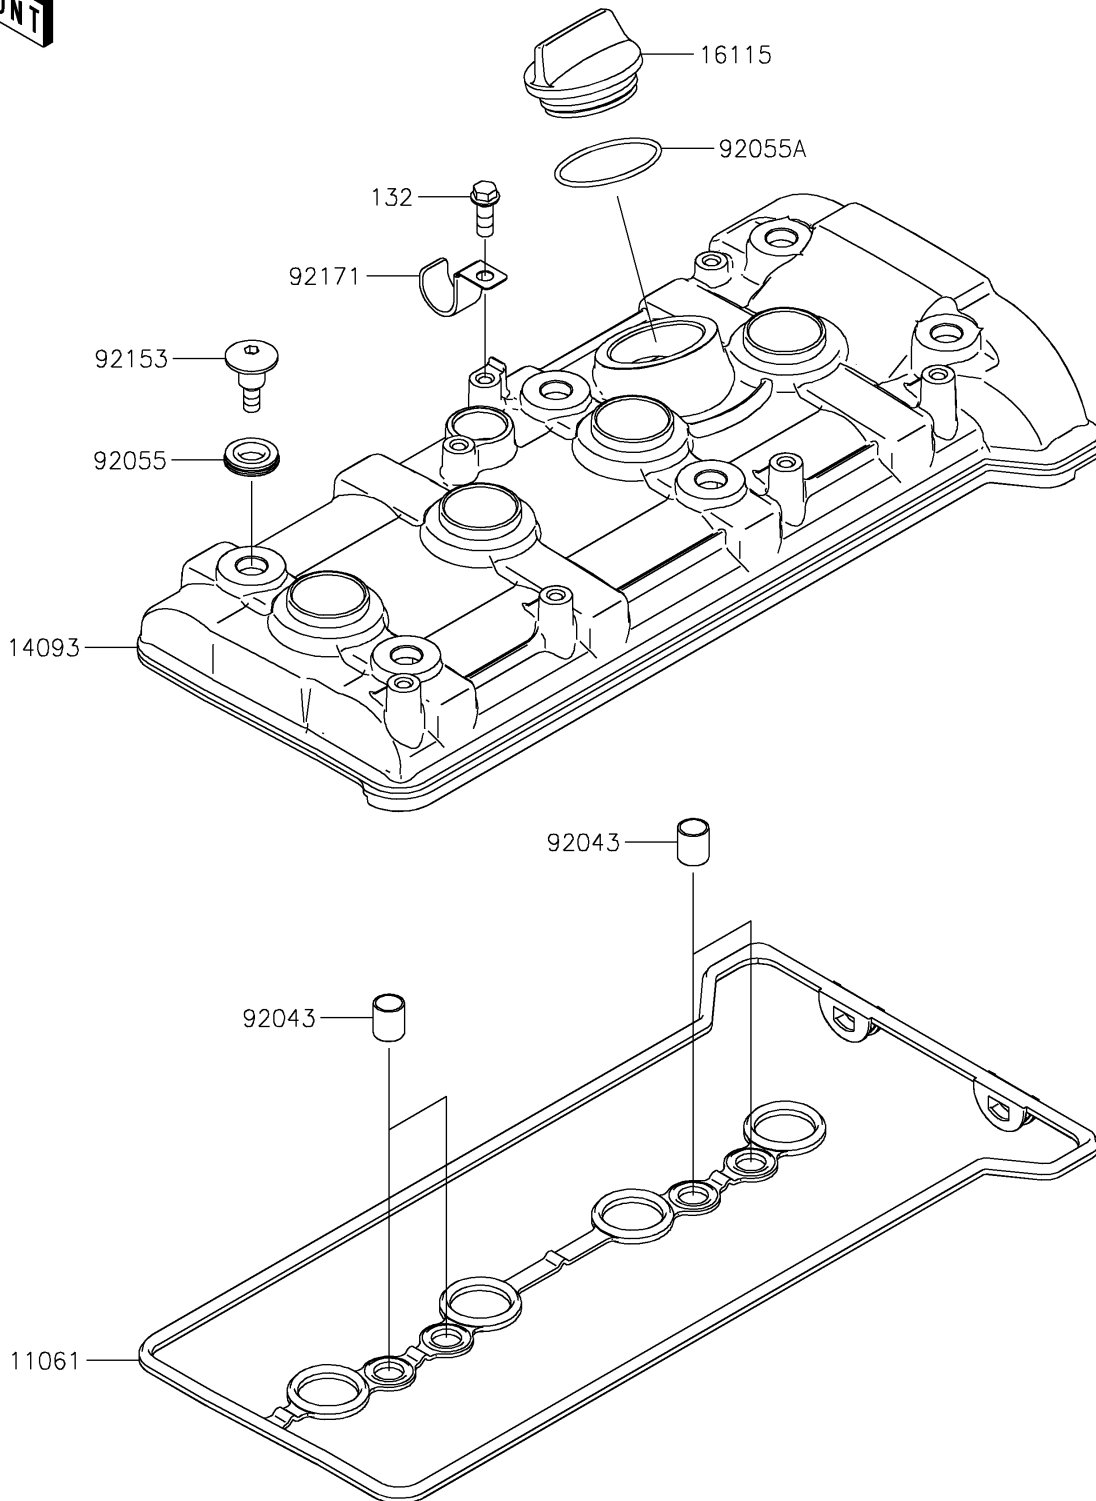

## PARTS DIAGRAM

### Cylinder Head Cover

E1112

## PARTS LIST

### Cylinder Head Cover

ITEM NAME	PART NUMBER	QUANTITY
GASKET,HEAD COVER (Ref # 11061)	11061-1465	1
COVER,HEAD (Ref # 14093)	14093-1433	1
CAP-OIL FILLER (Ref # 16115)	16115-1064	1
PIN,10.1X12X14 (Ref # 92043)	92043-4009	4
RING-O (Ref # 92055)	92055-0187	6
RING-O,38X1.9 (Ref # 92055A)	92055-1295	1
BOLT,SOCKET,6X22.5 (Ref # 92153)	92153-1779	6
CLAMP,L=60 (Ref # 92171)	92171-0652	1
BOLT-FLANGED-SMALL,6X16 (Ref # 132)	132BA0616	1