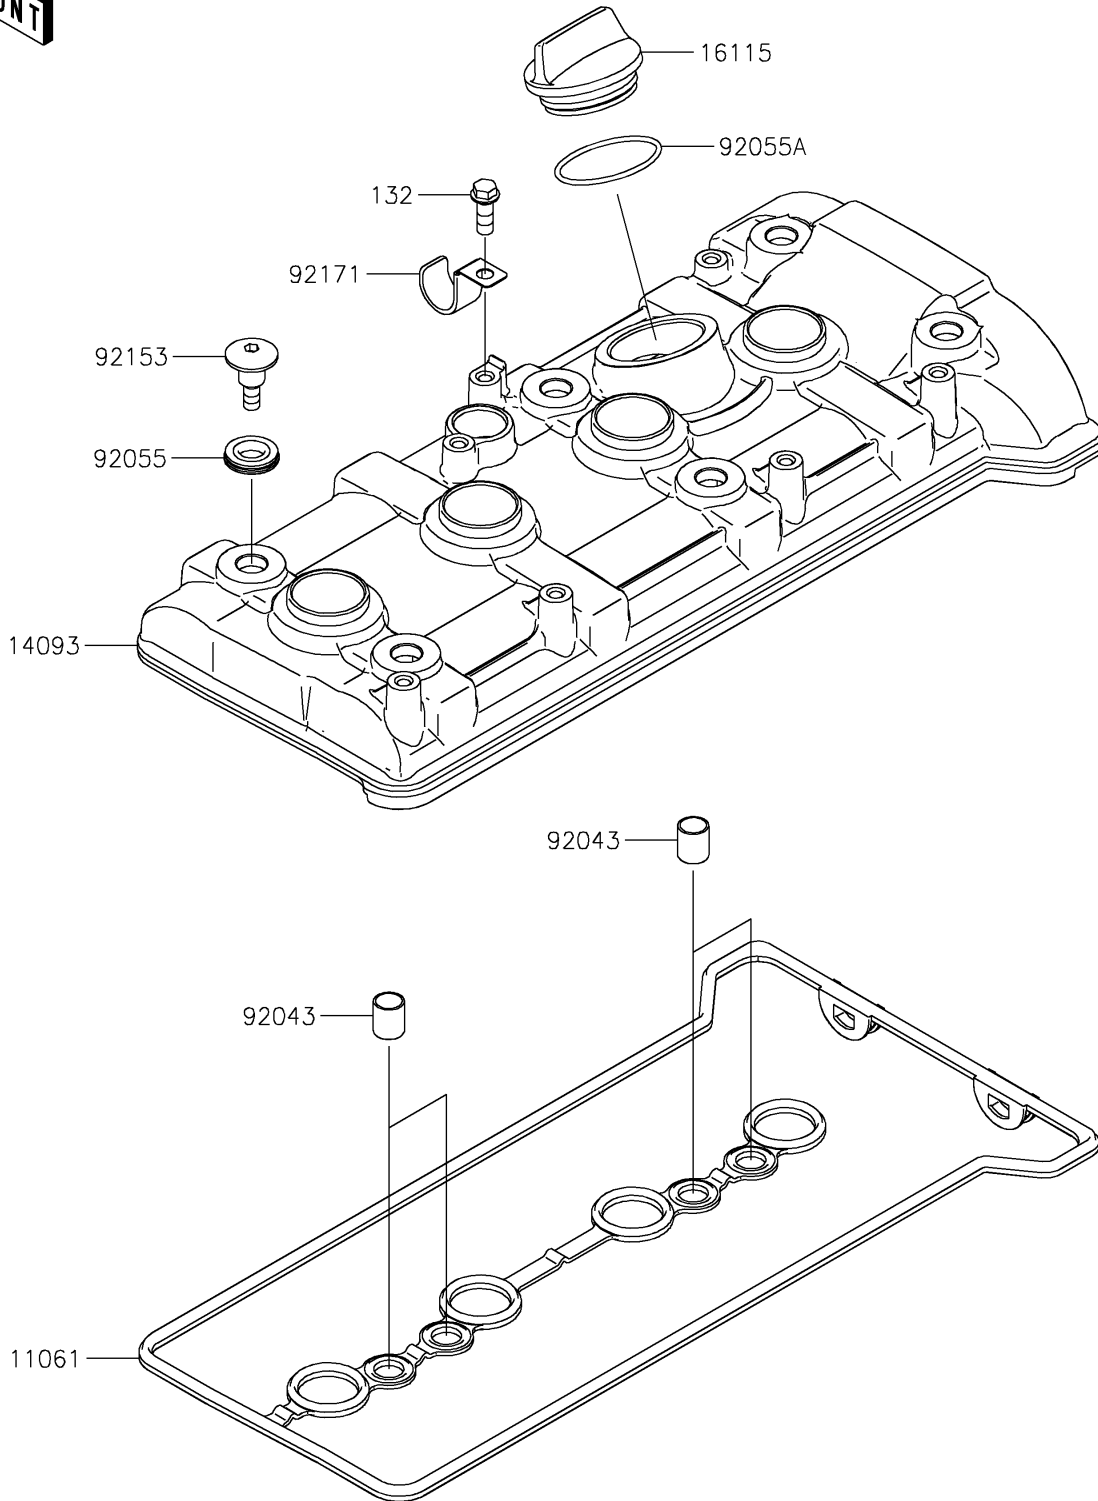

2026 RIDGE HVAC

PARTS DIAGRAM

Cylinder Head Cover

E1112

2026 RIDGE HVAC

PARTS LIST

Cylinder Head Cover

ITEM NAME	PART NUMBER	QUANTITY
GASKET,HEAD COVER (Ref # 11061)	11061-1465	1
COVER,HEAD (Ref # 14093)	14093-1433	1
CAP-OIL FILLER (Ref # 16115)	16115-1064	1
PIN,10.1X12X14 (Ref # 92043)	92043-4009	4
RING-O (Ref # 92055)	92055-0187	6
RING-O,38X1.9 (Ref # 92055A)	92055-1295	1
BOLT,SOCKET,6X22.5 (Ref # 92153)	92153-1779	6
CLAMP,L=60 (Ref # 92171)	92171-0652	1
BOLT-FLANGED-SMALL,6X16 (Ref # 132)	132BA0616	1