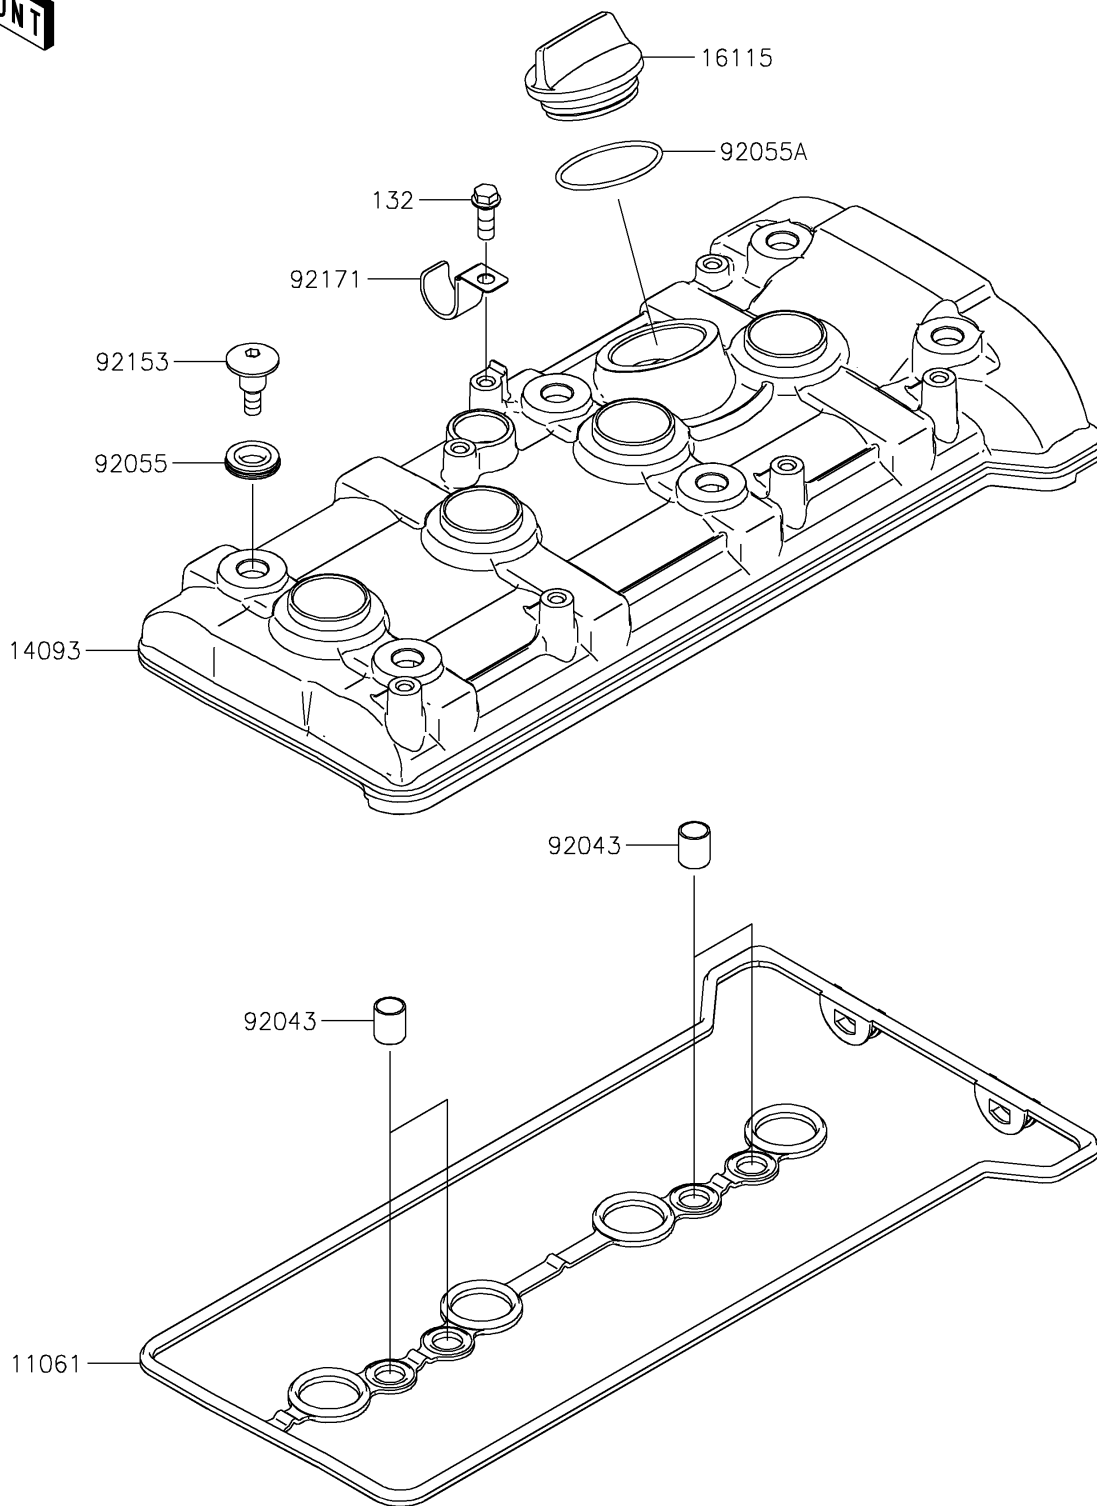

2026 RIDGE® HVAC CAMO

PARTS DIAGRAM Cylinder Head Cover

E1112

2026 RIDGE® HVAC CAMO

PARTS LIST

Cylinder Head Cover

ITEM NAME	PART NUMBER	QUANTITY
GASKET,HEAD COVER (Ref # 11061)	11061-1465	1
COVER,HEAD (Ref # 14093)	14093-1433	1
CAP-OIL FILLER (Ref # 16115)	16115-1064	1
PIN,10.1X12X14 (Ref # 92043)	92043-4009	4
RING-O (Ref # 92055)	92055-0187	6
RING-O,38X1.9 (Ref # 92055A)	92055-1295	1
BOLT,SOCKET,6X22.5 (Ref # 92153)	92153-1779	6
CLAMP,L=60 (Ref # 92171)	92171-0652	1
BOLT-FLANGED-SMALL,6X16 (Ref # 132)	132BA0616	1