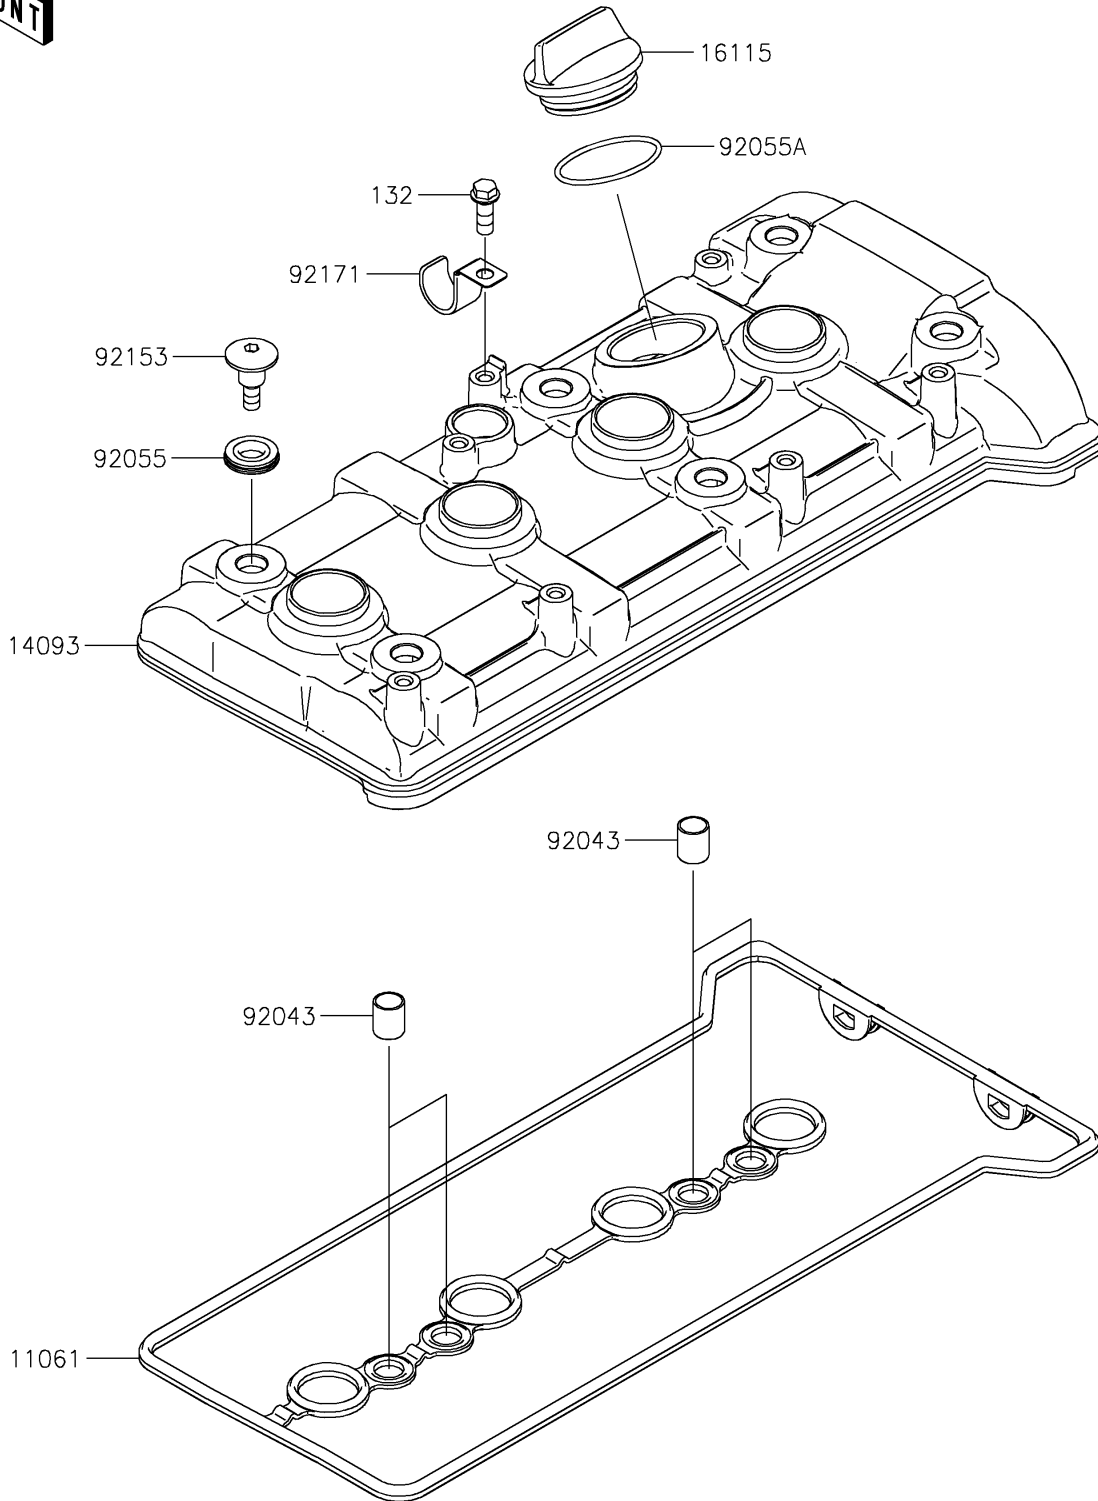

2026 RIDGE HVAC Camo

PARTS DIAGRAM

Cylinder Head Cover

E1112

2026 RIDGE HVAC Camo

PARTS LIST

Cylinder Head Cover

ITEM NAME	PART NUMBER	QUANTITY
GASKET,HEAD COVER (Ref # 11061)	11061-1465	1
COVER,HEAD (Ref # 14093)	14093-1433	1
CAP-OIL FILLER (Ref # 16115)	16115-1064	1
PIN,10.1X12X14 (Ref # 92043)	92043-4009	4
RING-O (Ref # 92055)	92055-0187	6
RING-O,38X1.9 (Ref # 92055A)	92055-1295	1
BOLT,SOCKET,6X22.5 (Ref # 92153)	92153-1779	6
CLAMP,L=60 (Ref # 92171)	92171-0652	1
BOLT-FLANGED-SMALL,6X16 (Ref # 132)	132BA0616	1