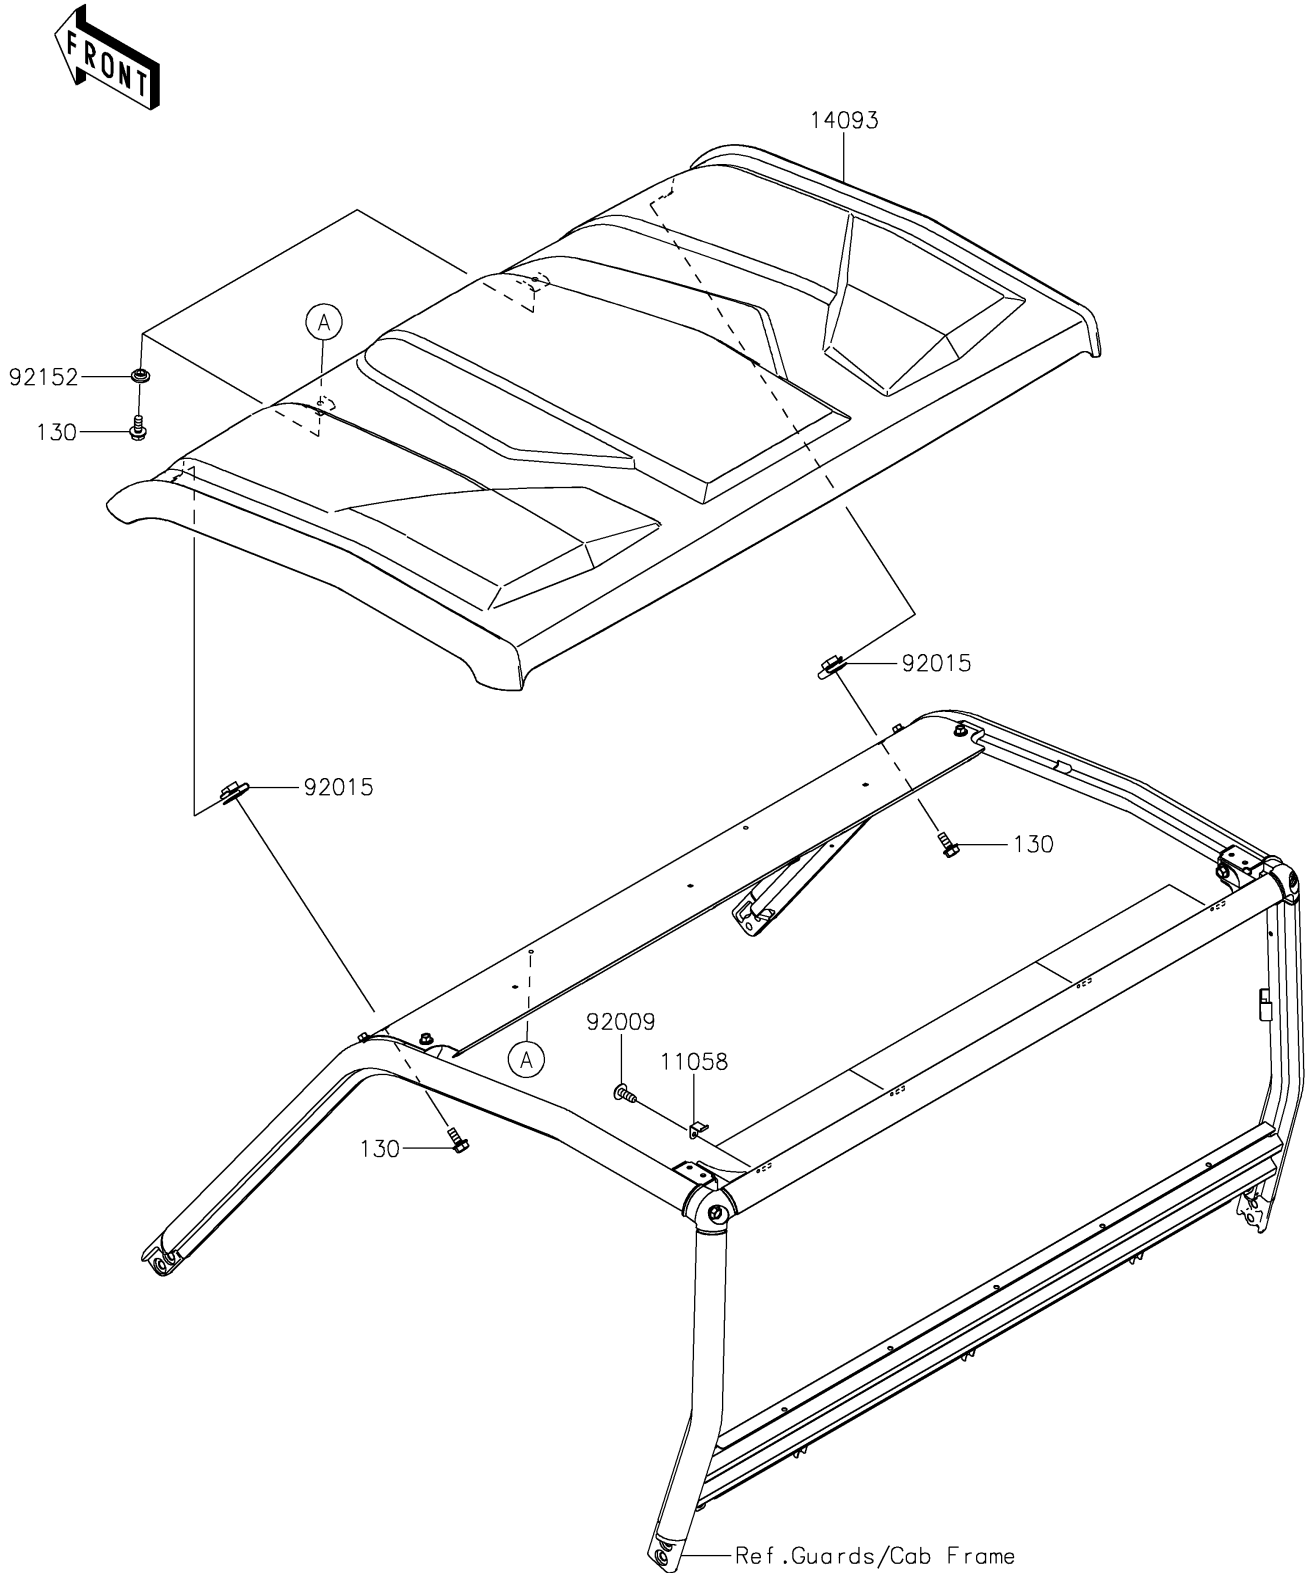

2026 RIDGE

PARTS DIAGRAM

Sun Top

F2876

2026 RIDGE

PARTS LIST

Sun Top

ITEM NAME	PART NUMBER	QUANTITY
BRACKET,ROOF (Ref # 11058)	11058-0254	4
COVER,ROOF (Ref # 14093)	14093-1352	1
SCREW,TAPPING,6X16 (Ref # 92009)	92009-1166	4
NUT,6MM (Ref # 92015)	92015-1602	2
COLLAR,6.3X9.5X4.1 (Ref # 92152)	92152-1571	2
BOLT-FLANGED,6X14 (Ref # 130)	130BA0614	4