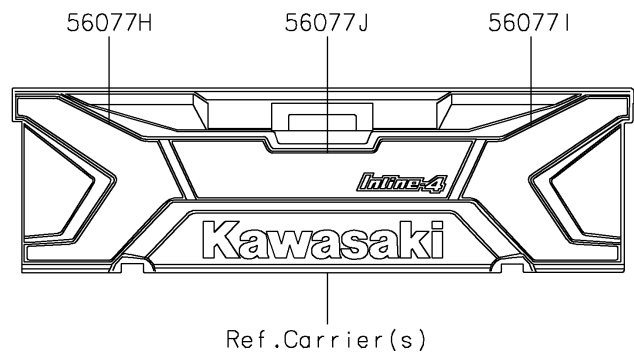

2026 RIDGE

PARTS DIAGRAM

Decals

F2861

Ref. Front Fender(s)

Ref. Front Box

2026 RIDGE

PARTS LIST

Decals

ITEM NAME	PART NUMBER	QUANTITY
MARK,KAWASAKI (Ref # 56054)	56054-3890	1
MARK,DOOR COVER,KAWASAKI (Ref # 56054A)	56054-4061	2
PATTERN,PANEL COVER (Ref # 56076)	56076-7891	1
PATTERN,DOOR COVER,LH,INNER (Ref # 56076A)	56076-7892	1
PATTERN,DOOR COVER,RH,INNER (Ref # 56076B)	56076-7893	1
PATTERN,DOOR COVER,LH,UPP (Ref # 56077)	56077-7110	1
PATTERN,DOOR COVER,LH,CNT (Ref # 56077A)	56077-7111	1
PATTERN,DOOR COVER,LH,LWR (Ref # 56077B)	56077-7112	1
PATTERN,DOOR COVER,RH,UPP (Ref # 56077C)	56077-7113	1
PATTERN,DOOR COVER,RH,CNT (Ref # 56077D)	56077-7114	1
PATTERN,DOOR COVER,RH,LWR (Ref # 56077E)	56077-7115	1
PATTERN,RR FENDER,LH (Ref # 56077F)	56077-7116	1
PATTERN,RR FENDER,RH (Ref # 56077G)	56077-7117	1
PATTERN,TAIL GATE,LH (Ref # 56077H)	56077-7118	1
PATTERN,TAIL GATE,RH (Ref # 56077I)	56077-7119	1
PATTERN,TAIL GATE,CNT (Ref # 56077J)	56077-7120	1