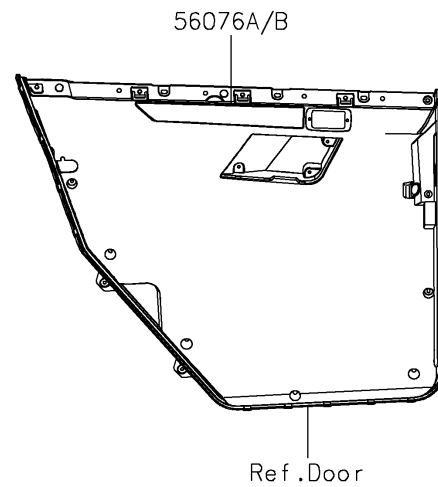

2026 RIDGE

PARTS DIAGRAM

Decals

F2861

Ref. Front Fender(s)

Ref. Front Box

2026 RIDGE

PARTS LIST

Decals

ITEM NAME	PART NUMBER	QUANTITY
MARK,KAWASAKI (Ref # 56054)	56054-3890	1
MARK,DOOR COVER,KAWASAKI (Ref # 56054A)	56054-4061	2
PATTERN,PANEL COVER (Ref # 56076)	56076-7891	1
PATTERN,DOOR COVER,LH,INNER (Ref # 56076A)	56076-7892	1
PATTERN,DOOR COVER,RH,INNER (Ref # 56076B)	56076-7893	1
PATTERN,DOOR COVER,LH,UPP (Ref # 56077)	56077-7110	1
PATTERN,DOOR COVER,LH,CNT (Ref # 56077A)	56077-7111	1
PATTERN,DOOR COVER,LH,LWR (Ref # 56077B)	56077-7112	1
PATTERN,DOOR COVER,RH,UPP (Ref # 56077C)	56077-7113	1
PATTERN,DOOR COVER,RH,CNT (Ref # 56077D)	56077-7114	1
PATTERN,DOOR COVER,RH,LWR (Ref # 56077E)	56077-7115	1
PATTERN,RR FENDER,LH (Ref # 56077F)	56077-7116	1
PATTERN,RR FENDER,RH (Ref # 56077G)	56077-7117	1
PATTERN,TAIL GATE,LH (Ref # 56077H)	56077-7118	1
PATTERN,TAIL GATE,RH (Ref # 56077I)	56077-7119	1
PATTERN,TAIL GATE,CNT (Ref # 56077J)	56077-7120	1