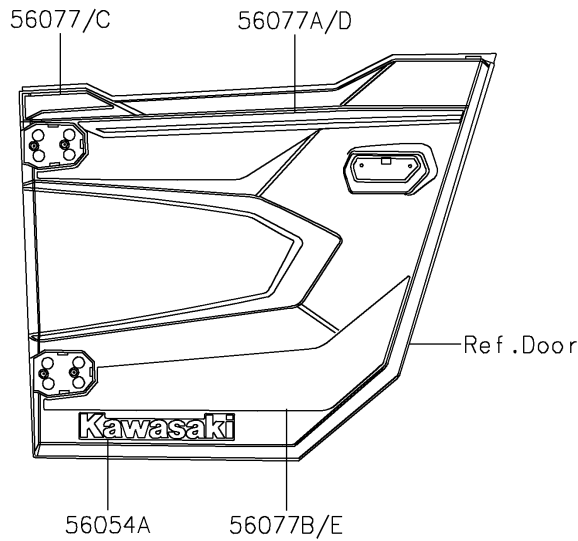

2026 RIDGE

PARTS DIAGRAM

Decals

F2861

Ref. Front Fender(s)

Ref. Front Box

2026 RIDGE

PARTS LIST

Decals

ITEM NAME	PART NUMBER	QUANTITY
MARK,KAWASAKI (Ref # 56054)	56054-3890	1
MARK,DOOR COVER,KAWASAKI (Ref # 56054A)	56054-4061	2
PATTERN,PANEL COVER (Ref # 56076)	56076-7891	1
PATTERN,DOOR COVER,LH,INNER (Ref # 56076A)	56076-7892	1
PATTERN,DOOR COVER,RH,INNER (Ref # 56076B)	56076-7893	1
PATTERN,DOOR COVER,LH,UPP (Ref # 56077)	56077-7110	1
PATTERN,DOOR COVER,LH,CNT (Ref # 56077A)	56077-7111	1
PATTERN,DOOR COVER,LH,LWR (Ref # 56077B)	56077-7112	1
PATTERN,DOOR COVER,RH,UPP (Ref # 56077C)	56077-7113	1
PATTERN,DOOR COVER,RH,CNT (Ref # 56077D)	56077-7114	1
PATTERN,DOOR COVER,RH,LWR (Ref # 56077E)	56077-7115	1
PATTERN,RR FENDER,LH (Ref # 56077F)	56077-7116	1
PATTERN,RR FENDER,RH (Ref # 56077G)	56077-7117	1
PATTERN,TAIL GATE,LH (Ref # 56077H)	56077-7118	1
PATTERN,TAIL GATE,RH (Ref # 56077I)	56077-7119	1
PATTERN,TAIL GATE,CNT (Ref # 56077J)	56077-7120	1