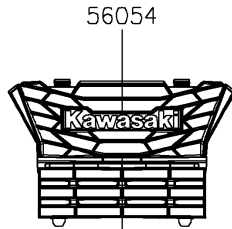

2026 RIDGE

PARTS DIAGRAM

Decals

F2861

Ref. Front Fender(s)

Ref. Front Box

2026 RIDGE

PARTS LIST

Decals

ITEM NAME	PART NUMBER	QUANTITY
MARK,KAWASAKI (Ref # 56054)	56054-3890	1
MARK,DOOR COVER,KAWASAKI (Ref # 56054A)	56054-4061	2
PATTERN,PANEL COVER (Ref # 56076)	56076-7891	1
PATTERN,DOOR COVER,LH,INNER (Ref # 56076A)	56076-7892	1
PATTERN,DOOR COVER,RH,INNER (Ref # 56076B)	56076-7893	1
PATTERN,DOOR COVER,LH,UPP (Ref # 56077)	56077-7110	1
PATTERN,DOOR COVER,LH,CNT (Ref # 56077A)	56077-7111	1
PATTERN,DOOR COVER,LH,LWR (Ref # 56077B)	56077-7112	1
PATTERN,DOOR COVER,RH,UPP (Ref # 56077C)	56077-7113	1
PATTERN,DOOR COVER,RH,CNT (Ref # 56077D)	56077-7114	1
PATTERN,DOOR COVER,RH,LWR (Ref # 56077E)	56077-7115	1
PATTERN,RR FENDER,LH (Ref # 56077F)	56077-7116	1
PATTERN,RR FENDER,RH (Ref # 56077G)	56077-7117	1
PATTERN,TAIL GATE,LH (Ref # 56077H)	56077-7118	1
PATTERN,TAIL GATE,RH (Ref # 56077I)	56077-7119	1
PATTERN,TAIL GATE,CNT (Ref # 56077J)	56077-7120	1