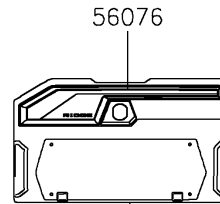

2026 RIDGE

PARTS DIAGRAM

Decals

F2861

Ref. Front Fender(s)

Ref. Front Box

2026 RIDGE

PARTS LIST

Decals

ITEM NAME	PART NUMBER	QUANTITY
MARK,KAWASAKI (Ref # 56054)	56054-3890	1
MARK,DOOR COVER,KAWASAKI (Ref # 56054A)	56054-4061	2
PATTERN,PANEL COVER (Ref # 56076)	56076-7891	1
PATTERN,DOOR COVER,LH,INNER (Ref # 56076A)	56076-7892	1
PATTERN,DOOR COVER,RH,INNER (Ref # 56076B)	56076-7893	1
PATTERN,DOOR COVER,LH,UPP (Ref # 56077)	56077-7110	1
PATTERN,DOOR COVER,LH,CNT (Ref # 56077A)	56077-7111	1
PATTERN,DOOR COVER,LH,LWR (Ref # 56077B)	56077-7112	1
PATTERN,DOOR COVER,RH,UPP (Ref # 56077C)	56077-7113	1
PATTERN,DOOR COVER,RH,CNT (Ref # 56077D)	56077-7114	1
PATTERN,DOOR COVER,RH,LWR (Ref # 56077E)	56077-7115	1
PATTERN,RR FENDER,LH (Ref # 56077F)	56077-7116	1
PATTERN,RR FENDER,RH (Ref # 56077G)	56077-7117	1
PATTERN,TAIL GATE,LH (Ref # 56077H)	56077-7118	1
PATTERN,TAIL GATE,RH (Ref # 56077I)	56077-7119	1
PATTERN,TAIL GATE,CNT (Ref # 56077J)	56077-7120	1