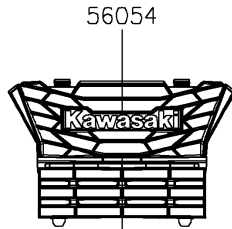

2026 RIDGE®

PARTS DIAGRAM

Decals

F2861

Ref. Front Fender(s)

Ref. Front Box

2026 RIDGE®

PARTS LIST

Decals

ITEM NAME	PART NUMBER	QUANTITY
MARK,KAWASAKI (Ref # 56054)	56054-3890	1
MARK,DOOR COVER,KAWASAKI (Ref # 56054A)	56054-4061	2
PATTERN,PANEL COVER (Ref # 56076)	56076-7891	1
PATTERN,DOOR COVER,LH,INNER (Ref # 56076A)	56076-7892	1
PATTERN,DOOR COVER,RH,INNER (Ref # 56076B)	56076-7893	1
PATTERN,DOOR COVER,LH,UPP (Ref # 56077)	56077-7110	1
PATTERN,DOOR COVER,LH,CNT (Ref # 56077A)	56077-7111	1
PATTERN,DOOR COVER,LH,LWR (Ref # 56077B)	56077-7112	1
PATTERN,DOOR COVER,RH,UPP (Ref # 56077C)	56077-7113	1
PATTERN,DOOR COVER,RH,CNT (Ref # 56077D)	56077-7114	1
PATTERN,DOOR COVER,RH,LWR (Ref # 56077E)	56077-7115	1
PATTERN,RR FENDER,LH (Ref # 56077F)	56077-7116	1
PATTERN,RR FENDER,RH (Ref # 56077G)	56077-7117	1
PATTERN,TAIL GATE,LH (Ref # 56077H)	56077-7118	1
PATTERN,TAIL GATE,RH (Ref # 56077I)	56077-7119	1
PATTERN,TAIL GATE,CNT (Ref # 56077J)	56077-7120	1