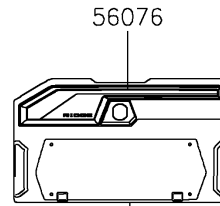

2026 RIDGE®

PARTS DIAGRAM

Decals

F2861

Ref. Front Fender(s)

Ref. Front Box

2026 RIDGE®

PARTS LIST

Decals

ITEM NAME	PART NUMBER	QUANTITY
MARK,KAWASAKI (Ref # 56054)	56054-3890	1
MARK,DOOR COVER,KAWASAKI (Ref # 56054A)	56054-4061	2
PATTERN,PANEL COVER (Ref # 56076)	56076-7891	1
PATTERN,DOOR COVER,LH,INNER (Ref # 56076A)	56076-7892	1
PATTERN,DOOR COVER,RH,INNER (Ref # 56076B)	56076-7893	1
PATTERN,DOOR COVER,LH,UPP (Ref # 56077)	56077-7110	1
PATTERN,DOOR COVER,LH,CNT (Ref # 56077A)	56077-7111	1
PATTERN,DOOR COVER,LH,LWR (Ref # 56077B)	56077-7112	1
PATTERN,DOOR COVER,RH,UPP (Ref # 56077C)	56077-7113	1
PATTERN,DOOR COVER,RH,CNT (Ref # 56077D)	56077-7114	1
PATTERN,DOOR COVER,RH,LWR (Ref # 56077E)	56077-7115	1
PATTERN,RR FENDER,LH (Ref # 56077F)	56077-7116	1
PATTERN,RR FENDER,RH (Ref # 56077G)	56077-7117	1
PATTERN,TAIL GATE,LH (Ref # 56077H)	56077-7118	1
PATTERN,TAIL GATE,RH (Ref # 56077I)	56077-7119	1
PATTERN,TAIL GATE,CNT (Ref # 56077J)	56077-7120	1