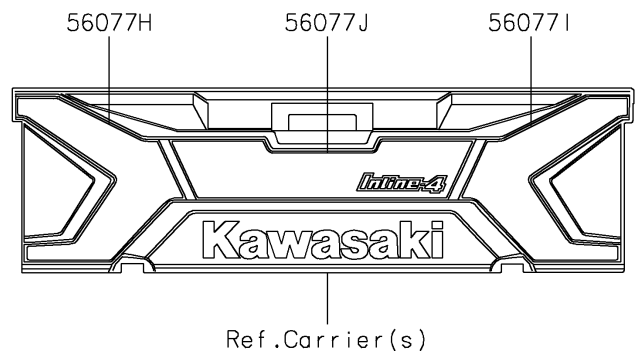

2026 RIDGE®

PARTS DIAGRAM

Decals

F2861

Ref. Front Fender(s)

Ref. Front Box

2026 RIDGE®

PARTS LIST

Decals

ITEM NAME	PART NUMBER	QUANTITY
MARK,KAWASAKI (Ref # 56054)	56054-3890	1
MARK,DOOR COVER,KAWASAKI (Ref # 56054A)	56054-4061	2
PATTERN,PANEL COVER (Ref # 56076)	56076-7891	1
PATTERN,DOOR COVER,LH,INNER (Ref # 56076A)	56076-7892	1
PATTERN,DOOR COVER,RH,INNER (Ref # 56076B)	56076-7893	1
PATTERN,DOOR COVER,LH,UPP (Ref # 56077)	56077-7110	1
PATTERN,DOOR COVER,LH,CNT (Ref # 56077A)	56077-7111	1
PATTERN,DOOR COVER,LH,LWR (Ref # 56077B)	56077-7112	1
PATTERN,DOOR COVER,RH,UPP (Ref # 56077C)	56077-7113	1
PATTERN,DOOR COVER,RH,CNT (Ref # 56077D)	56077-7114	1
PATTERN,DOOR COVER,RH,LWR (Ref # 56077E)	56077-7115	1
PATTERN,RR FENDER,LH (Ref # 56077F)	56077-7116	1
PATTERN,RR FENDER,RH (Ref # 56077G)	56077-7117	1
PATTERN,TAIL GATE,LH (Ref # 56077H)	56077-7118	1
PATTERN,TAIL GATE,RH (Ref # 56077I)	56077-7119	1
PATTERN,TAIL GATE,CNT (Ref # 56077J)	56077-7120	1