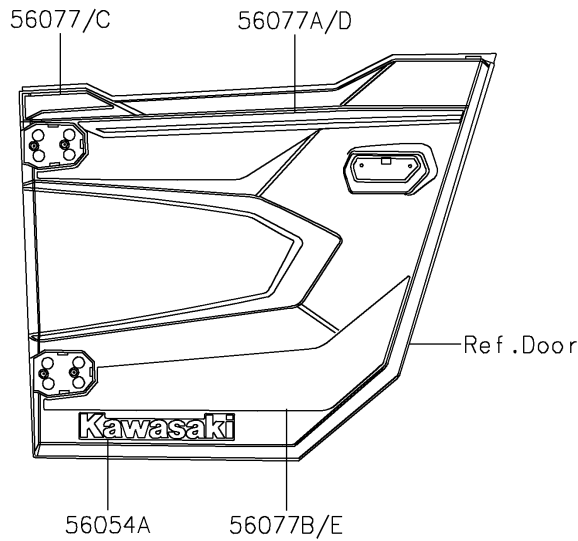

2026 RIDGE®

PARTS DIAGRAM

Decals

F2861

Ref. Front Fender(s)

Ref. Front Box

2026 RIDGE®

PARTS LIST

Decals

ITEM NAME	PART NUMBER	QUANTITY
MARK,KAWASAKI (Ref # 56054)	56054-3890	1
MARK,DOOR COVER,KAWASAKI (Ref # 56054A)	56054-4061	2
PATTERN,PANEL COVER (Ref # 56076)	56076-7891	1
PATTERN,DOOR COVER,LH,INNER (Ref # 56076A)	56076-7892	1
PATTERN,DOOR COVER,RH,INNER (Ref # 56076B)	56076-7893	1
PATTERN,DOOR COVER,LH,UPP (Ref # 56077)	56077-7110	1
PATTERN,DOOR COVER,LH,CNT (Ref # 56077A)	56077-7111	1
PATTERN,DOOR COVER,LH,LWR (Ref # 56077B)	56077-7112	1
PATTERN,DOOR COVER,RH,UPP (Ref # 56077C)	56077-7113	1
PATTERN,DOOR COVER,RH,CNT (Ref # 56077D)	56077-7114	1
PATTERN,DOOR COVER,RH,LWR (Ref # 56077E)	56077-7115	1
PATTERN,RR FENDER,LH (Ref # 56077F)	56077-7116	1
PATTERN,RR FENDER,RH (Ref # 56077G)	56077-7117	1
PATTERN,TAIL GATE,LH (Ref # 56077H)	56077-7118	1
PATTERN,TAIL GATE,RH (Ref # 56077I)	56077-7119	1
PATTERN,TAIL GATE,CNT (Ref # 56077J)	56077-7120	1