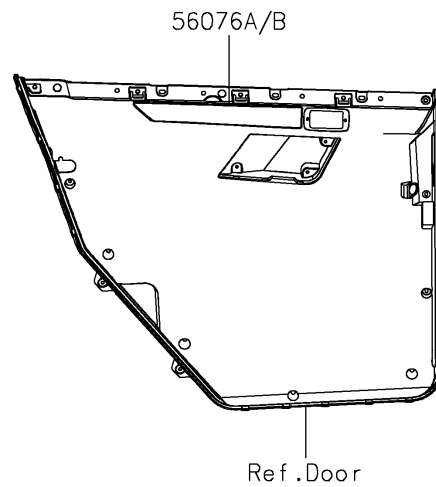

2026 RIDGE®

PARTS DIAGRAM

Decals

F2861

Ref. Front Fender(s)

Ref. Front Box

2026 RIDGE®

PARTS LIST

Decals

ITEM NAME	PART NUMBER	QUANTITY
MARK,KAWASAKI (Ref # 56054)	56054-3890	1
MARK,DOOR COVER,KAWASAKI (Ref # 56054A)	56054-4061	2
PATTERN,PANEL COVER (Ref # 56076)	56076-7891	1
PATTERN,DOOR COVER,LH,INNER (Ref # 56076A)	56076-7892	1
PATTERN,DOOR COVER,RH,INNER (Ref # 56076B)	56076-7893	1
PATTERN,DOOR COVER,LH,UPP (Ref # 56077)	56077-7110	1
PATTERN,DOOR COVER,LH,CNT (Ref # 56077A)	56077-7111	1
PATTERN,DOOR COVER,LH,LWR (Ref # 56077B)	56077-7112	1
PATTERN,DOOR COVER,RH,UPP (Ref # 56077C)	56077-7113	1
PATTERN,DOOR COVER,RH,CNT (Ref # 56077D)	56077-7114	1
PATTERN,DOOR COVER,RH,LWR (Ref # 56077E)	56077-7115	1
PATTERN,RR FENDER,LH (Ref # 56077F)	56077-7116	1
PATTERN,RR FENDER,RH (Ref # 56077G)	56077-7117	1
PATTERN,TAIL GATE,LH (Ref # 56077H)	56077-7118	1
PATTERN,TAIL GATE,RH (Ref # 56077I)	56077-7119	1
PATTERN,TAIL GATE,CNT (Ref # 56077J)	56077-7120	1