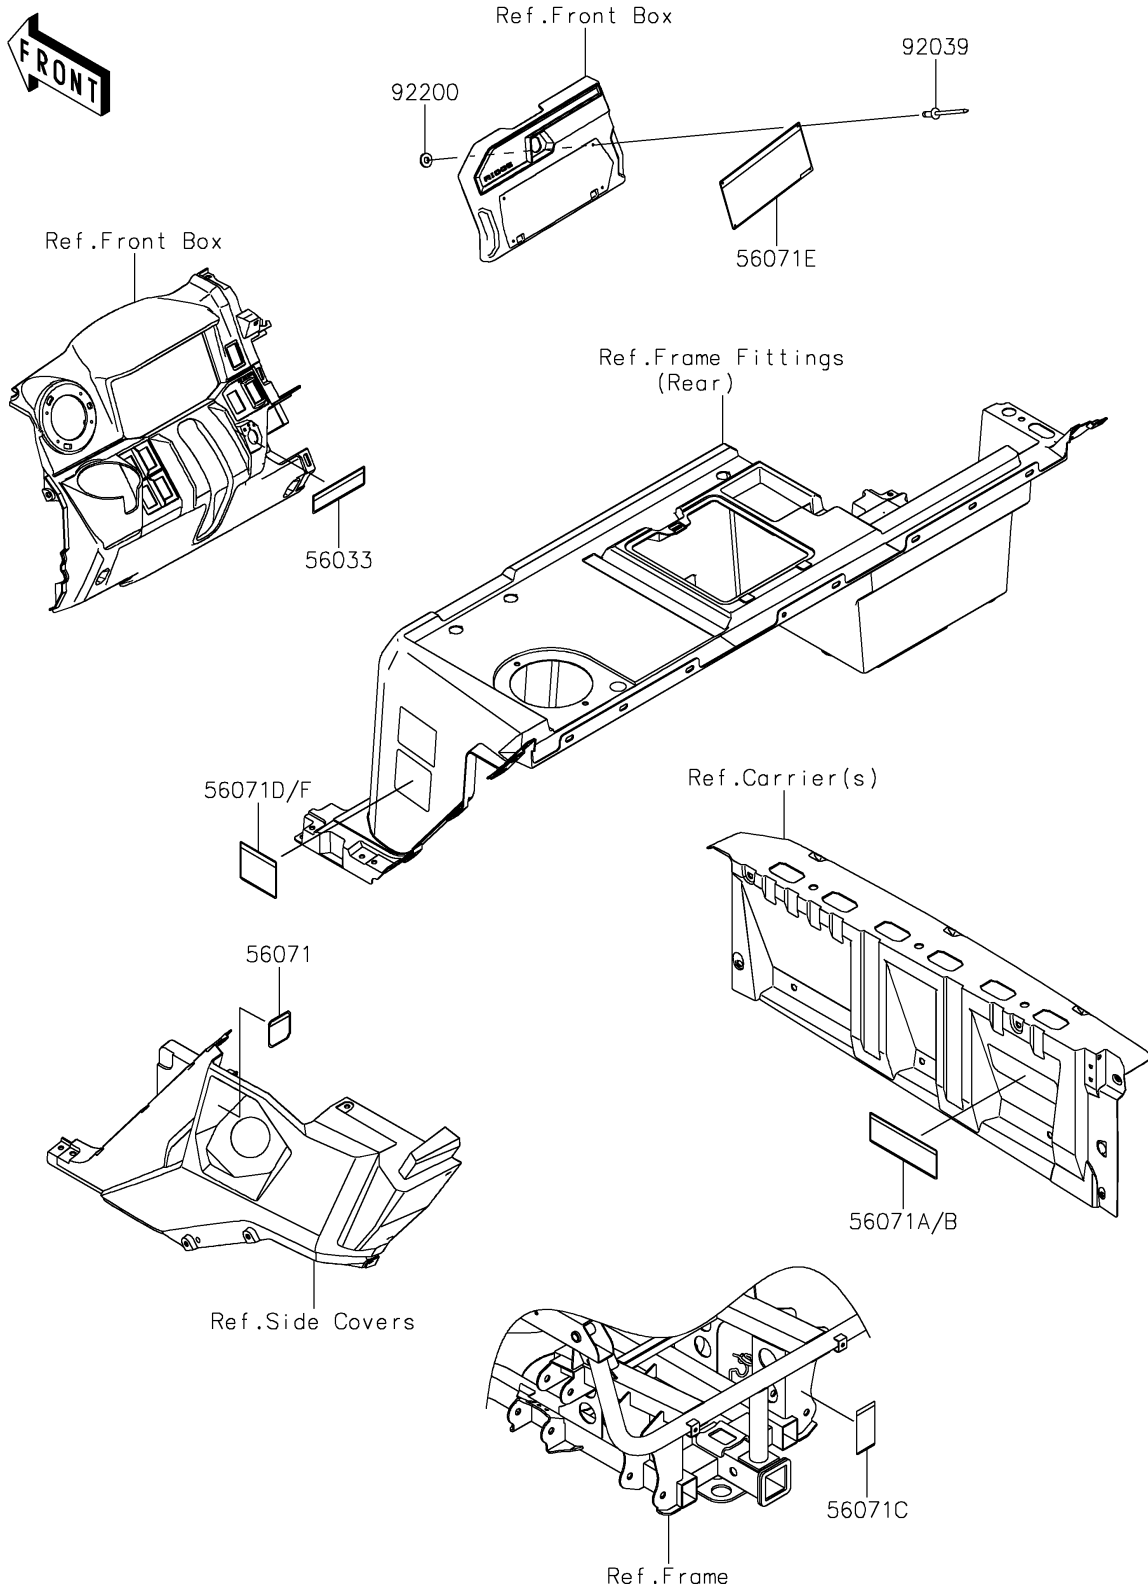

2026 RIDGE

PARTS DIAGRAM

Labels

F2860

2026 RIDGE

PARTS LIST

Labels

Kawasaki

Let the Good Times Roll®

ITEM NAME

PART NUMBER

QUANTITY
