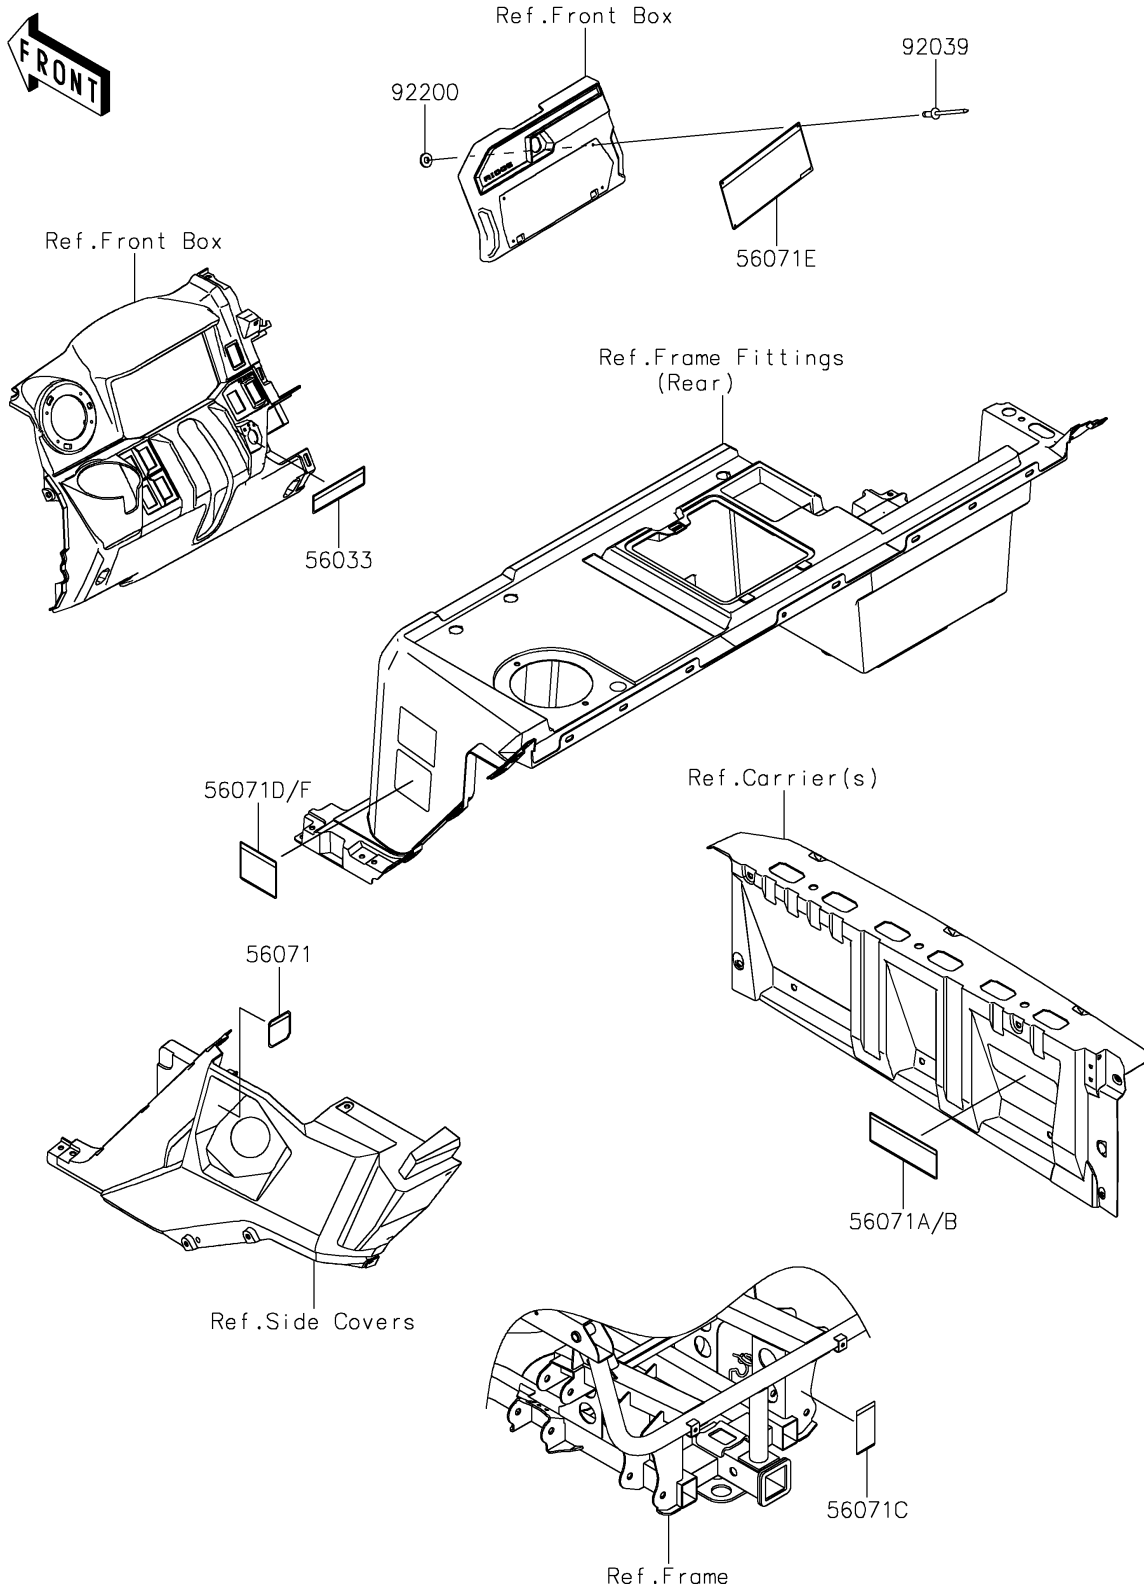

2026 RIDGE®

PARTS DIAGRAM

Labels

F2860

2026 RIDGE®

PARTS LIST

Labels

ITEM NAME	PART NUMBER	QUANTITY
LABEL-MANUAL,SHIFT NOTICE (Ref # 56033)	56033-0822	1
LABEL-WARNING,GASOLINE (Ref # 56071)	56071-0588	1
LABEL-WARNING,CARGO CAPA. (Ref # 56071A)	56071-0715	1
LABEL-WARNING,CARGO CAPA. (Ref # 56071B)	56071-0716	1
LABEL-WARNING,TRAILER HITCH (Ref # 56071C)	56071-1058	1
LABEL-WARNING,TIRE INFORMATION (Ref # 56071D)	56071-1066	1
LABEL-WARNING,GENERAL (Ref # 56071E)	56071-1114	1
LABEL-WARNING,TIRE INFORMATION (Ref # 56071F)	56071-1129	1
RIVET,3.2X8 (Ref # 92039)	92039-3763	4
WASHER,3.5X8X1 (Ref # 92200)	92200-1251	4