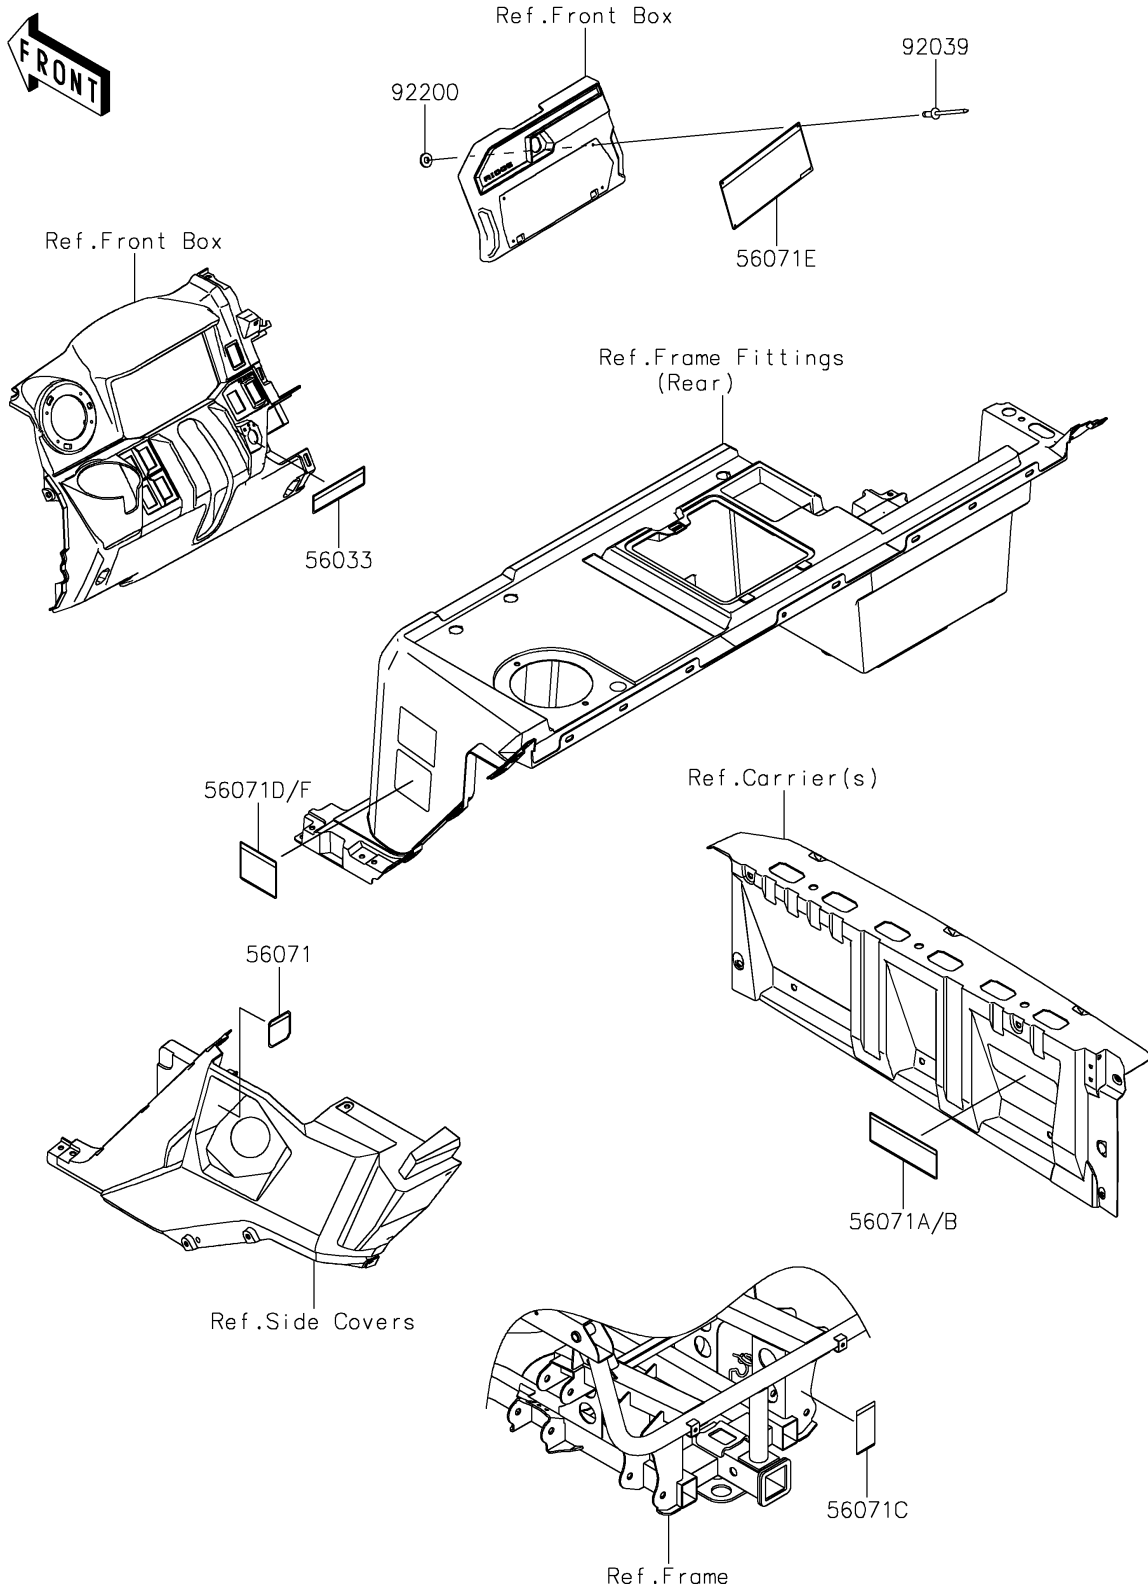

2026 RIDGE

PARTS DIAGRAM

Labels

F2860

2026 RIDGE

PARTS LIST

Labels

ITEM NAME	PART NUMBER	QUANTITY
LABEL-MANUAL,SHIFT NOTICE (Ref # 56033)	56033-0822	1
LABEL-WARNING,GASOLINE (Ref # 56071)	56071-0588	1
LABEL-WARNING,CARGO CAPA. (Ref # 56071A)	56071-0715	1
LABEL-WARNING,CARGO CAPA. (Ref # 56071B)	56071-0716	1
LABEL-WARNING,TRAILER HITCH (Ref # 56071C)	56071-1058	1
LABEL-WARNING,TIRE INFORMATION (Ref # 56071D)	56071-1066	1
LABEL-WARNING,GENERAL (Ref # 56071E)	56071-1114	1
LABEL-WARNING,TIRE INFORMATION (Ref # 56071F)	56071-1129	1
RIVET,3.2X8 (Ref # 92039)	92039-3763	4
WASHER,3.5X8X1 (Ref # 92200)	92200-1251	4