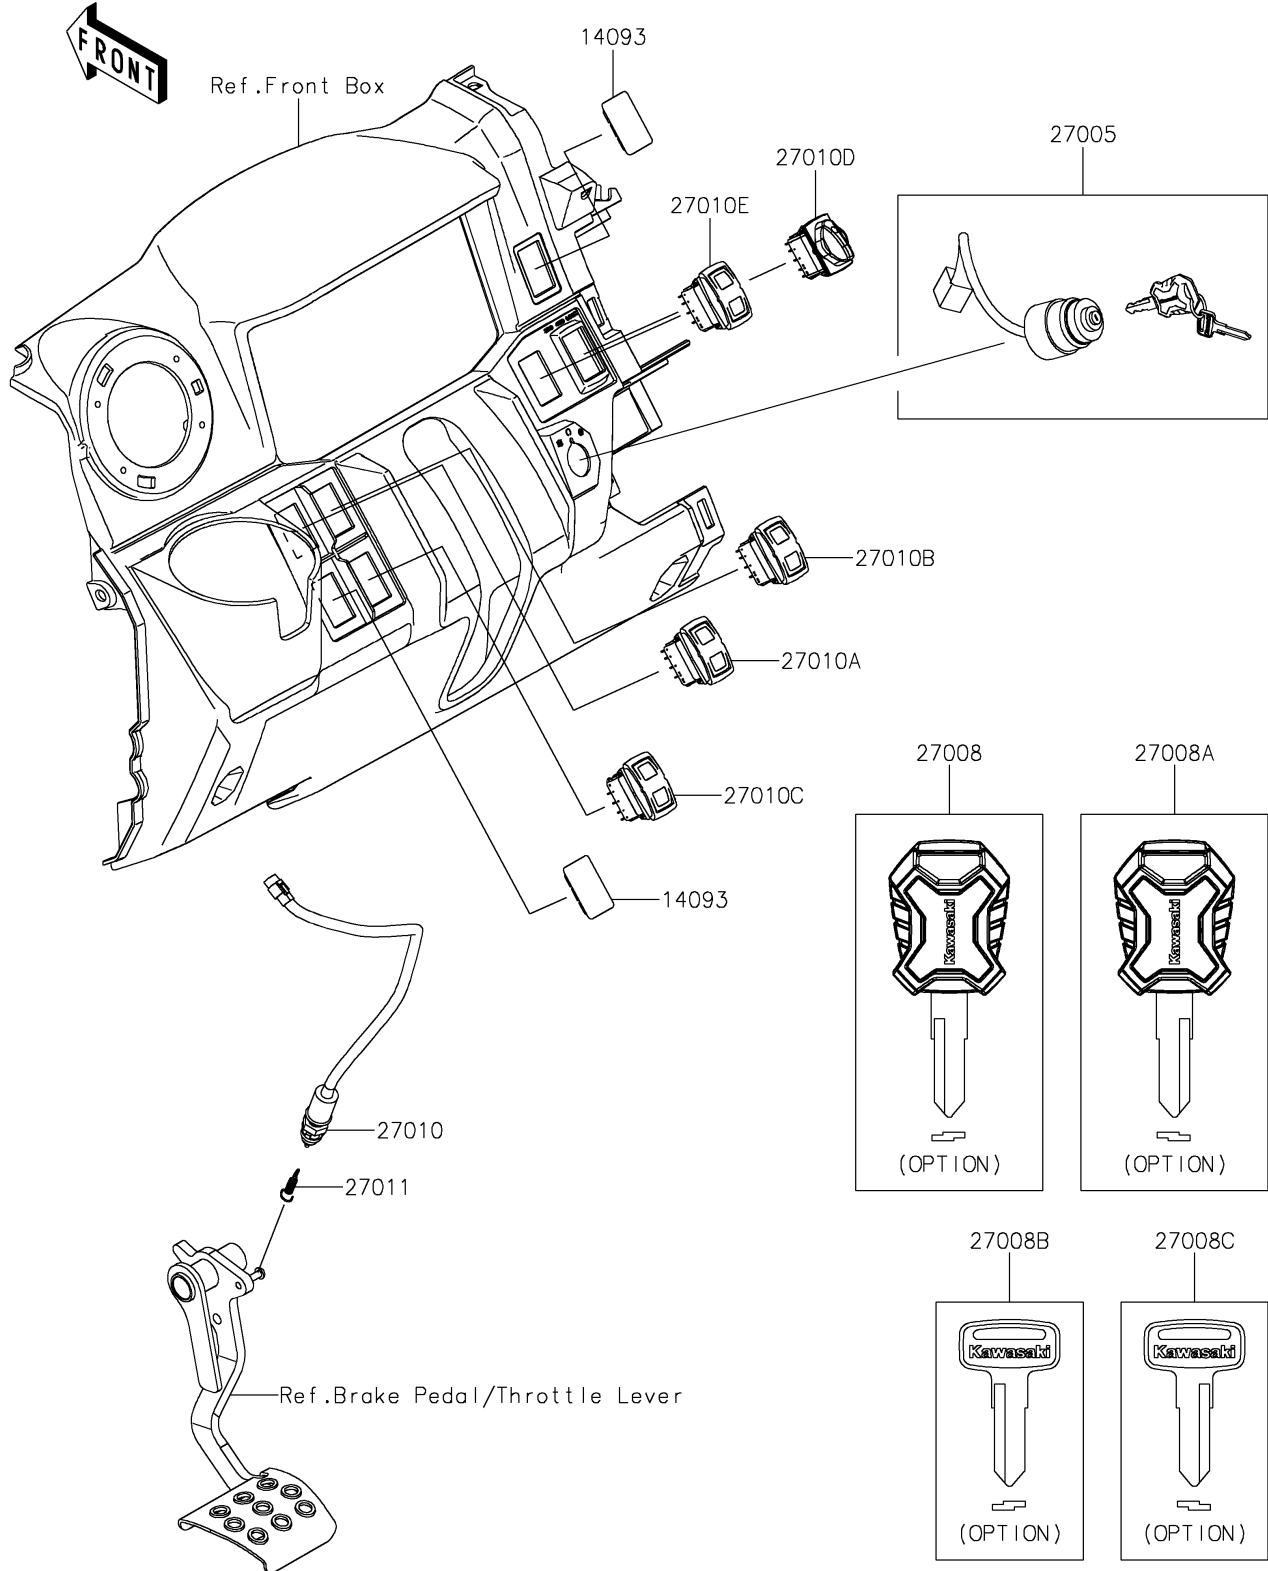

2026 RIDGE®

PARTS DIAGRAM

Ignition Switch

F2770

2026 RIDGE®

PARTS LIST

Ignition Switch

Kawasaki

Let the Good Times Roll®

ITEM NAME

PART NUMBER

QUANTITY
