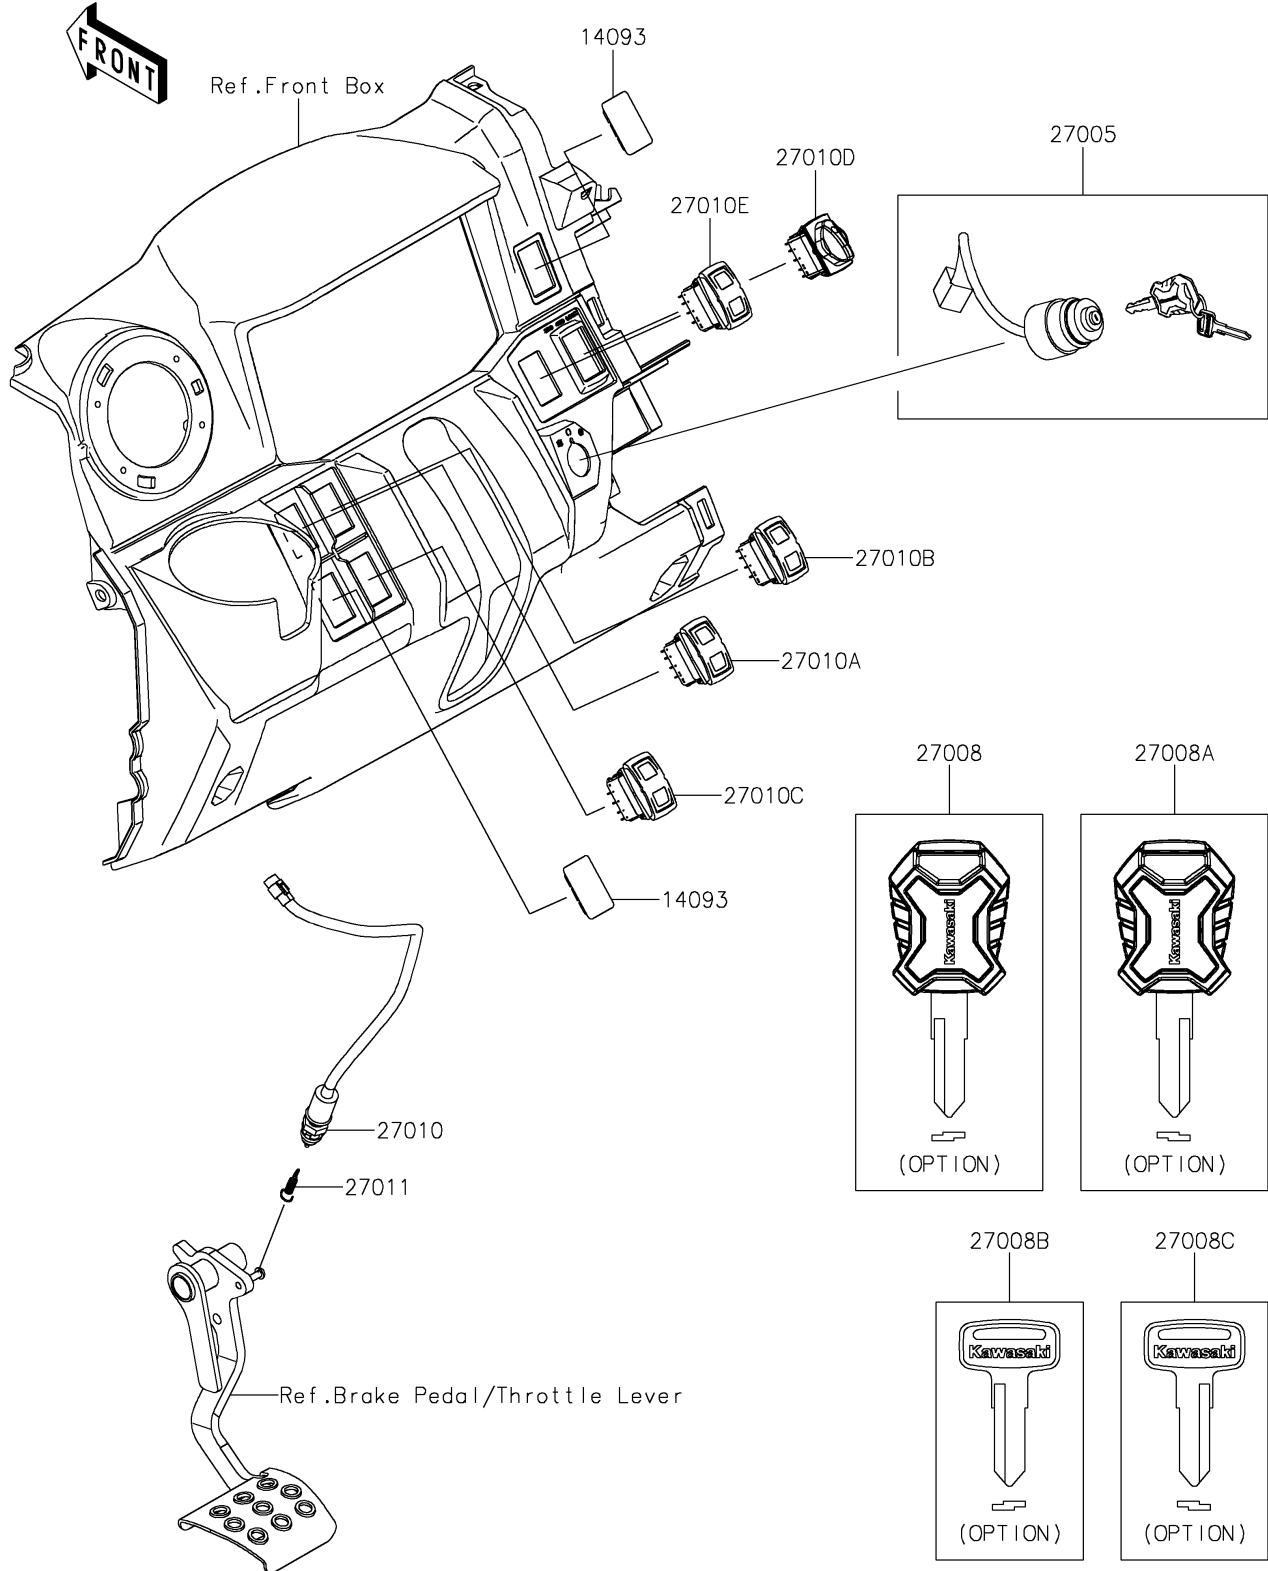

2026 RIDGE

PARTS DIAGRAM

Ignition Switch

F2770

2026 RIDGE

PARTS LIST

Ignition Switch

Kawasaki

Let the Good Times Roll®

ITEM NAME	PART NUMBER	QUANTITY
COVER,SWITCH (Ref # 14093)	14093-1202	2
SWITCH-ASSY-IGNITION (Ref # 27005)	27005-0733	1
KEY-LOCK,BLANK,MASCOT (Ref # 27008)	27008-0713	1
KEY-LOCK,BLANK,MASCOT (Ref # 27008A)	27008-0714	1
KEY-LOCK,BLANK (Ref # 27008B)	27008-1153	1
KEY-LOCK,BLANK (Ref # 27008C)	27008-1157	1
SWITCH,BRAKE (Ref # 27010)	27010-0724	1
SWITCH,UP/DOWN (Ref # 27010A)	27010-0954	1
SWITCH,SELECT/RETURN (Ref # 27010B)	27010-0955	1
SWITCH,HEAD LAMP (Ref # 27010C)	27010-0984	1
SWITCH,2WD/4WD (Ref # 27010D)	27010-0986	1
SWITCH,3PW MODE (Ref # 27010E)	27010-0987	1
SPRING,BRAKE LAMP SWITCH (Ref # 27011)	27011-006	1