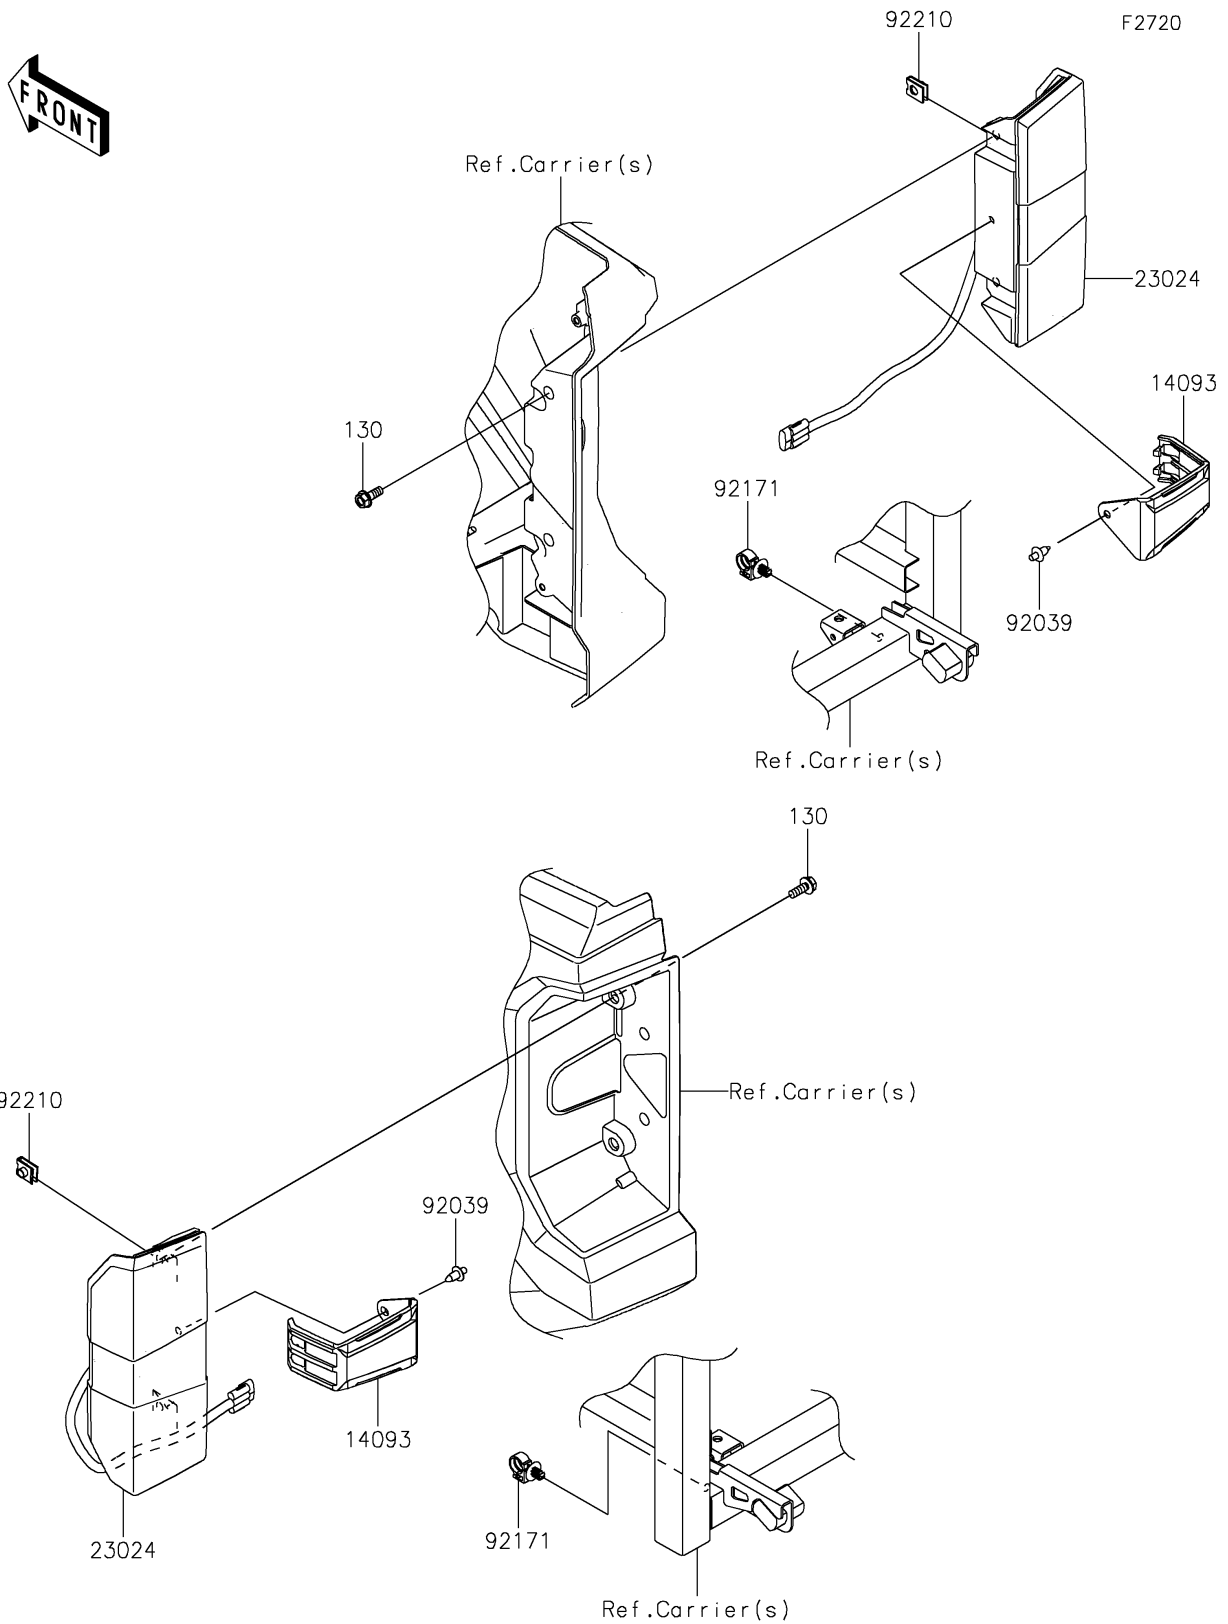

2026 RIDGE®

PARTS DIAGRAM

Taillight(s)

2026 RIDGE®

PARTS LIST

Taillight(s)

ITEM NAME	PART NUMBER	QUANTITY
COVER,TAIL LAMP (Ref # 14093)	14093-1413	2
LAMP-ASSY-TAIL,LED (Ref # 23024)	23024-0006	2
RIVET (Ref # 92039)	92039-0068	2
CLAMP (Ref # 92171)	92171-0453	2
NUT (Ref # 92210)	92210-1125	4
BOLT-FLANGED,6X16 (Ref # 130)	130BA0616	4