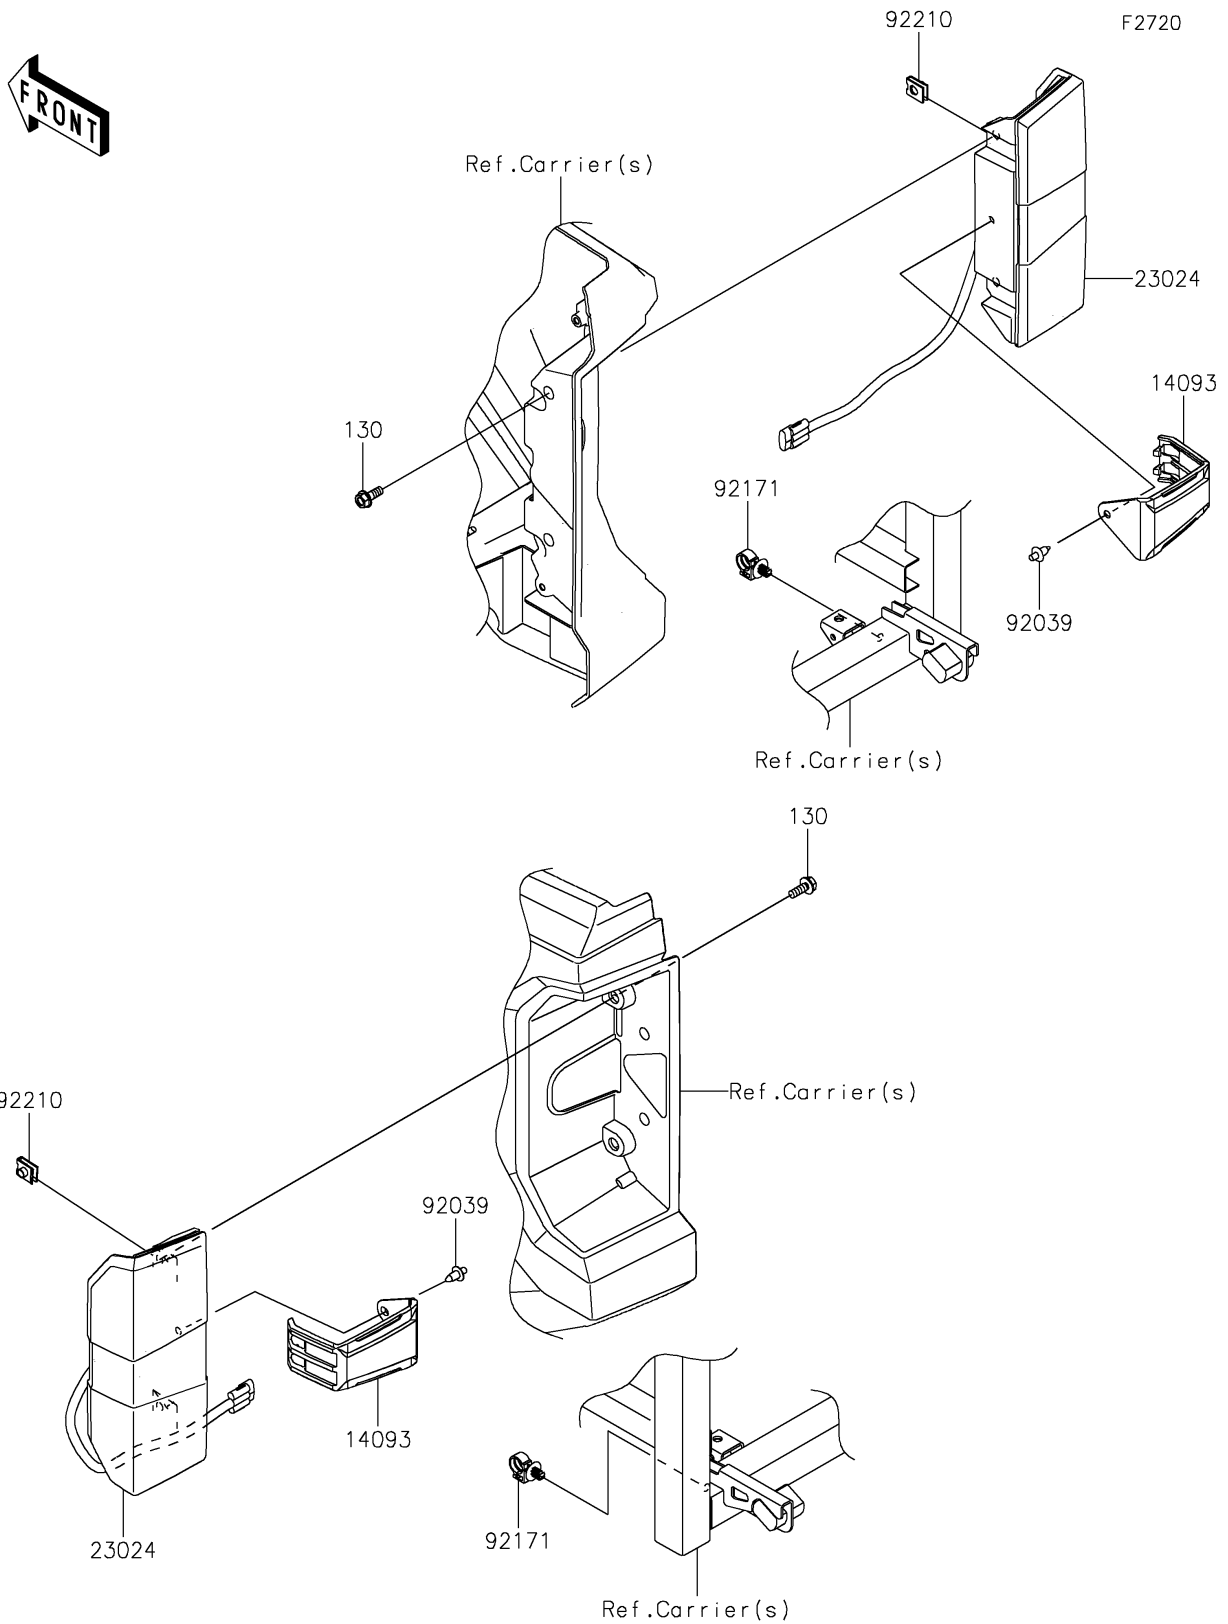

2026 RIDGE

PARTS DIAGRAM

Taillight(s)

2026 RIDGE

PARTS LIST

Taillight(s)

ITEM NAME	PART NUMBER	QUANTITY
COVER,TAIL LAMP (Ref # 14093)	14093-1413	2
LAMP-ASSY-TAIL,LED (Ref # 23024)	23024-0006	2
RIVET (Ref # 92039)	92039-0068	2
CLAMP (Ref # 92171)	92171-0453	2
NUT (Ref # 92210)	92210-1125	4
BOLT-FLANGED,6X16 (Ref # 130)	130BA0616	4