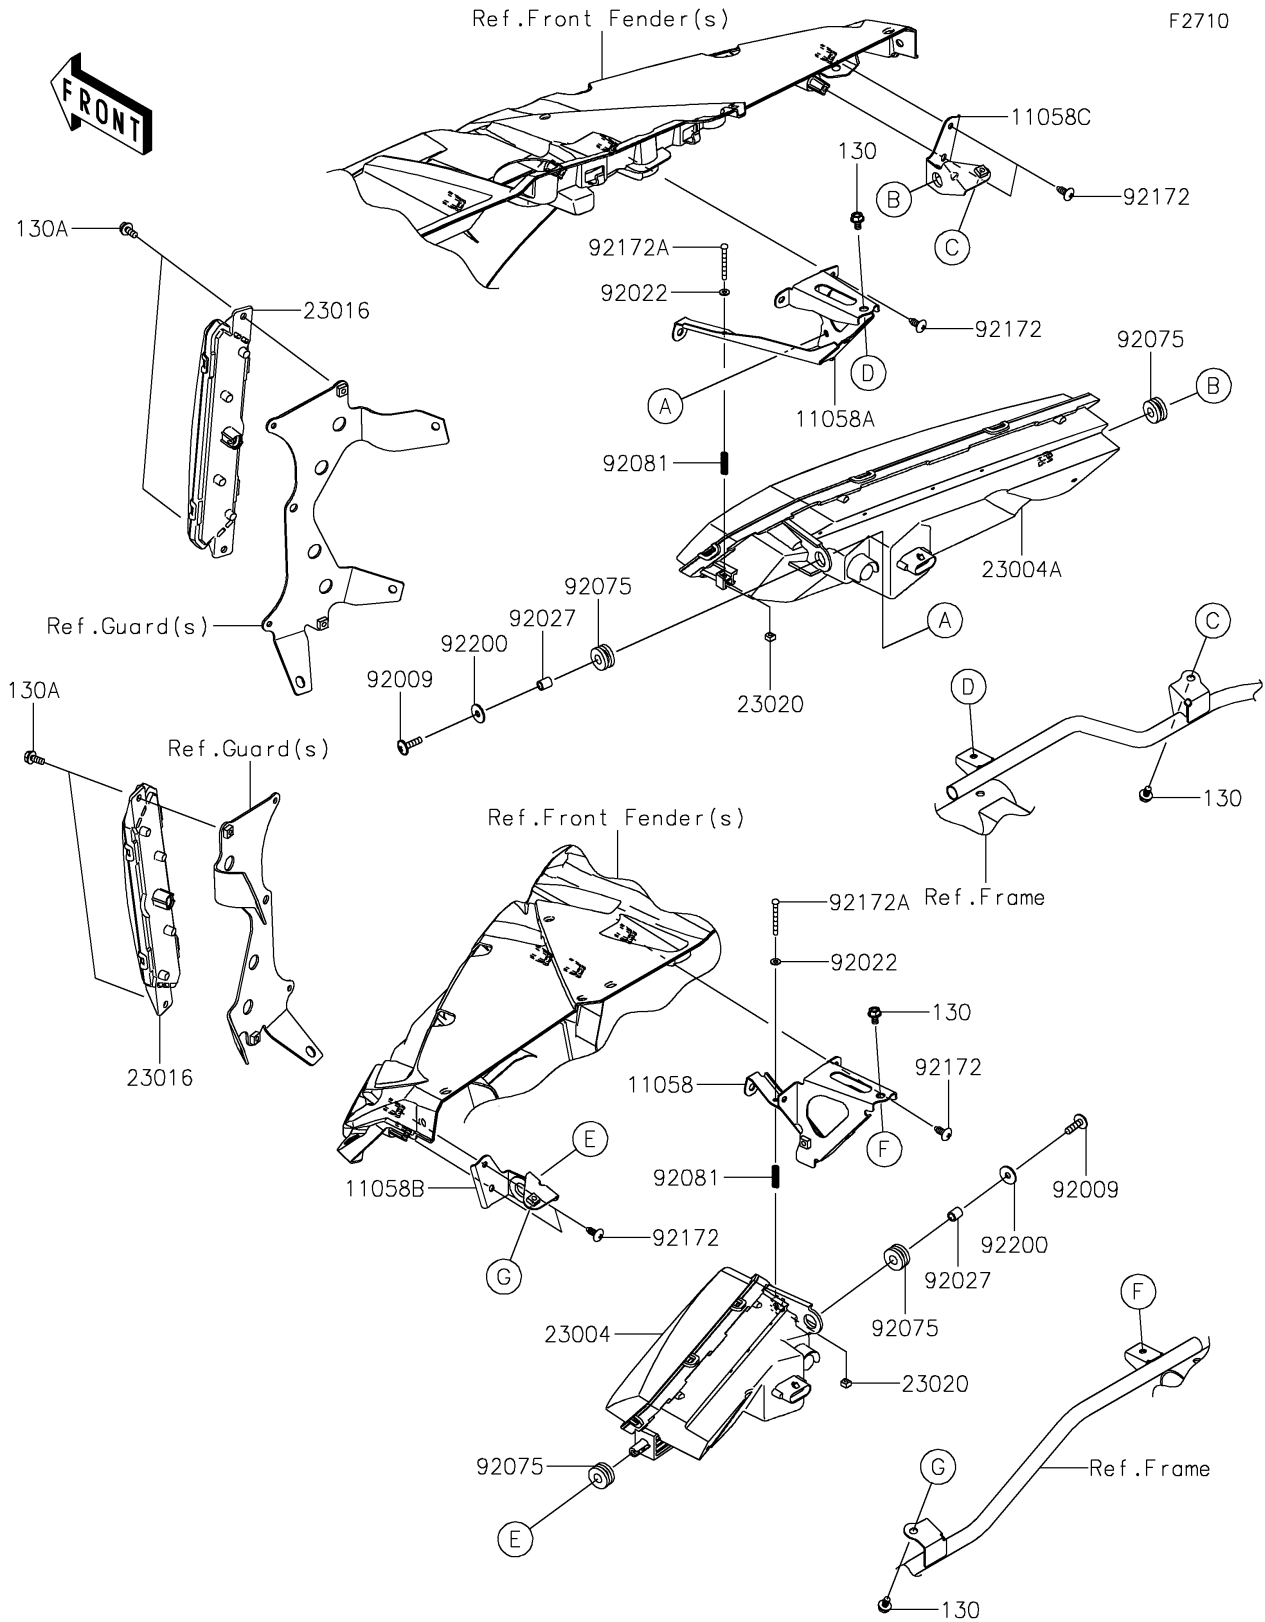

2026 RIDGE®

PARTS DIAGRAM

Headlight(s)

2026 RIDGE®

PARTS LIST

Headlight(s)

ITEM NAME	PART NUMBER	QUANTITY
BRACKET,HEAD LAMP,LH,IN (Ref # 11058)	11058-0218	1
BRACKET,HEAD LAMP,RH,IN (Ref # 11058A)	11058-0219	1
BRACKET,HEAD LAMP,LH,OUT (Ref # 11058B)	11058-0220	1
BRACKET,HEAD LAMP,RH,OUT (Ref # 11058C)	11058-0221	1
LAMP-HEAD,LED,LH (Ref # 23004)	23004-0435	1
LAMP-HEAD,LED,RH (Ref # 23004A)	23004-0436	1
LAMP-ASSY,LED,CLEAR (Ref # 23016)	23016-0677	2
NUT,4MM,FOCUS ADJUST (Ref # 23020)	23020-018	2
SCREW,6X22,BLACK (Ref # 92009)	92009-1256	2
WASHER (Ref # 92022)	92022-563	2
COLLAR,6.8X10X12 (Ref # 92027)	92027-162	2
DAMPER,10X24X12 (Ref # 92075)	92075-1690	4
SPRING,FOCUS ADJUST (Ref # 92081)	92081-1896	2
SCREW,6X16 (Ref # 92172)	92172-0284	10
SCREW,4X40 (Ref # 92172A)	92172-1092	2
WASHER,6.5X20X1.6 (Ref # 92200)	92200-0283	2
BOLT-FLANGED,6X10 (Ref # 130)	130BA0610	4
BOLT-FLANGED,6X14 (Ref # 130A)	130BA0614	4