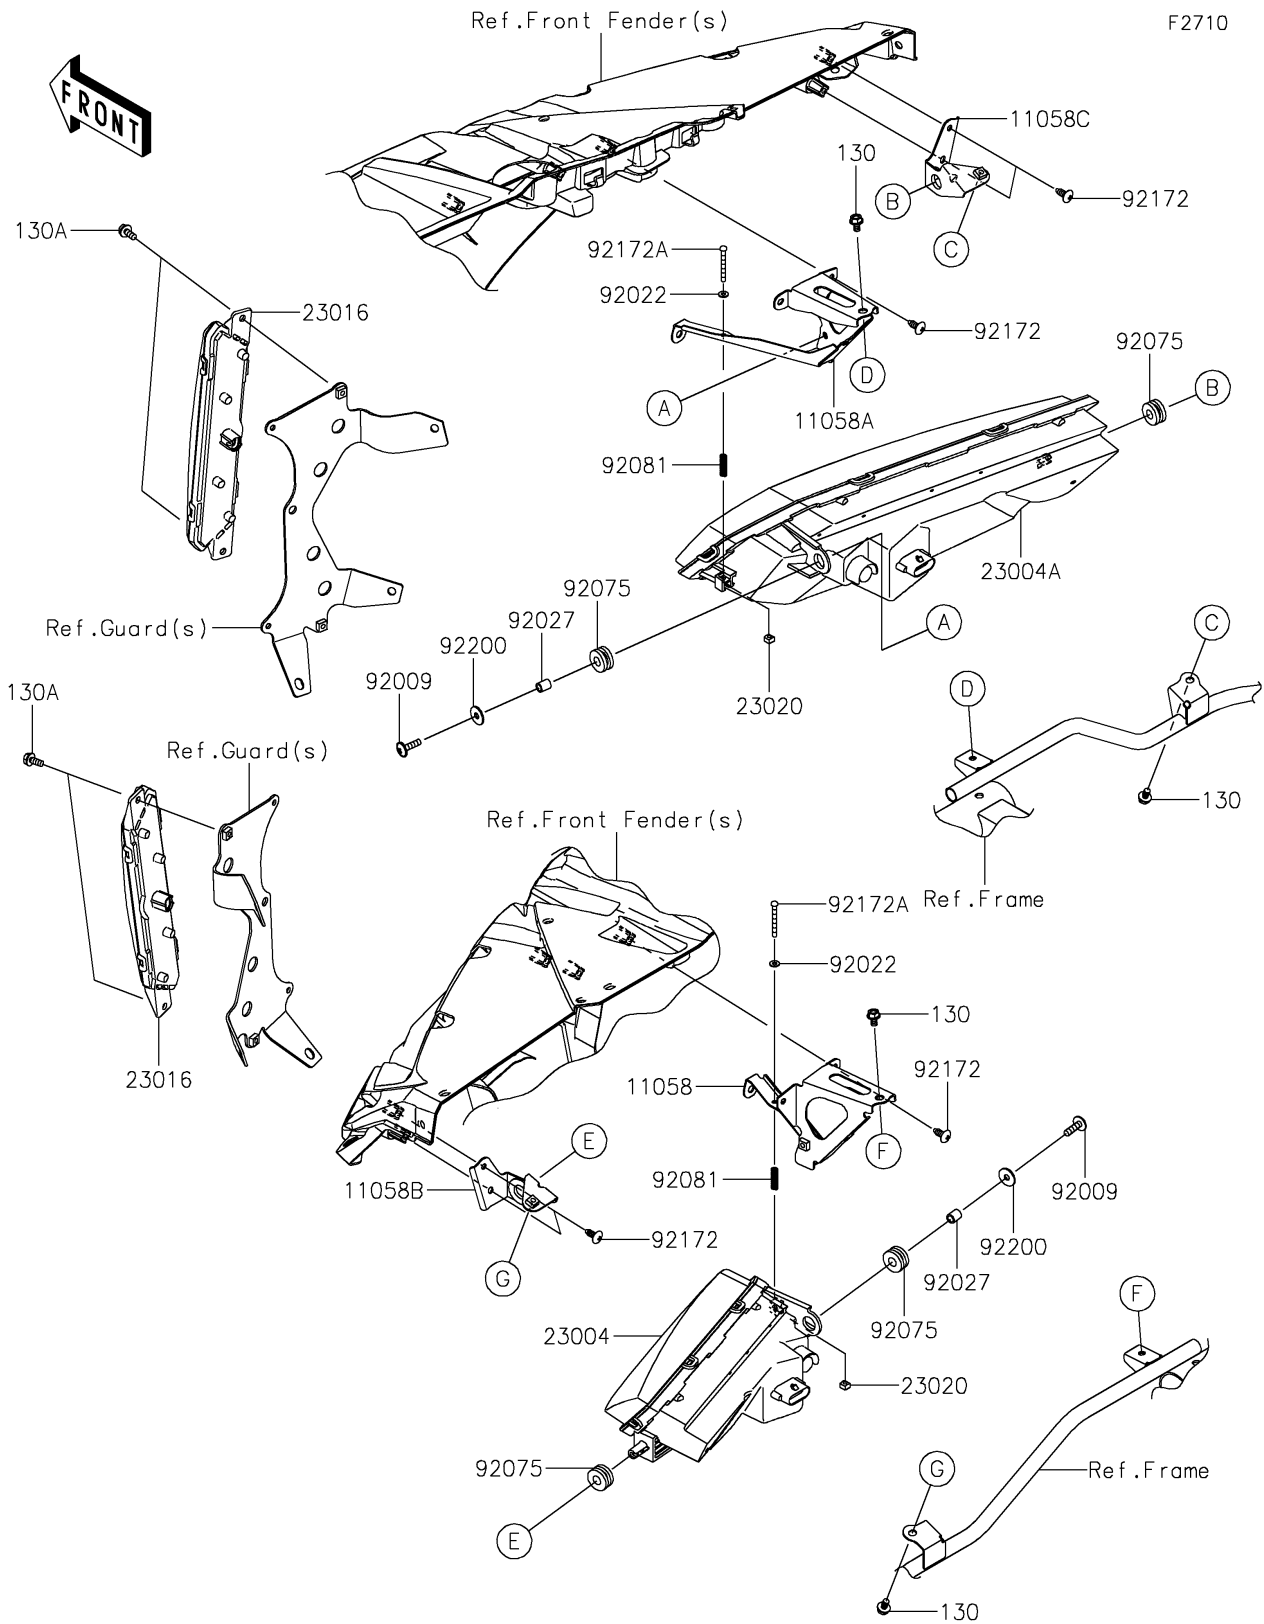

2026 RIDGE

PARTS DIAGRAM

Headlight(s)