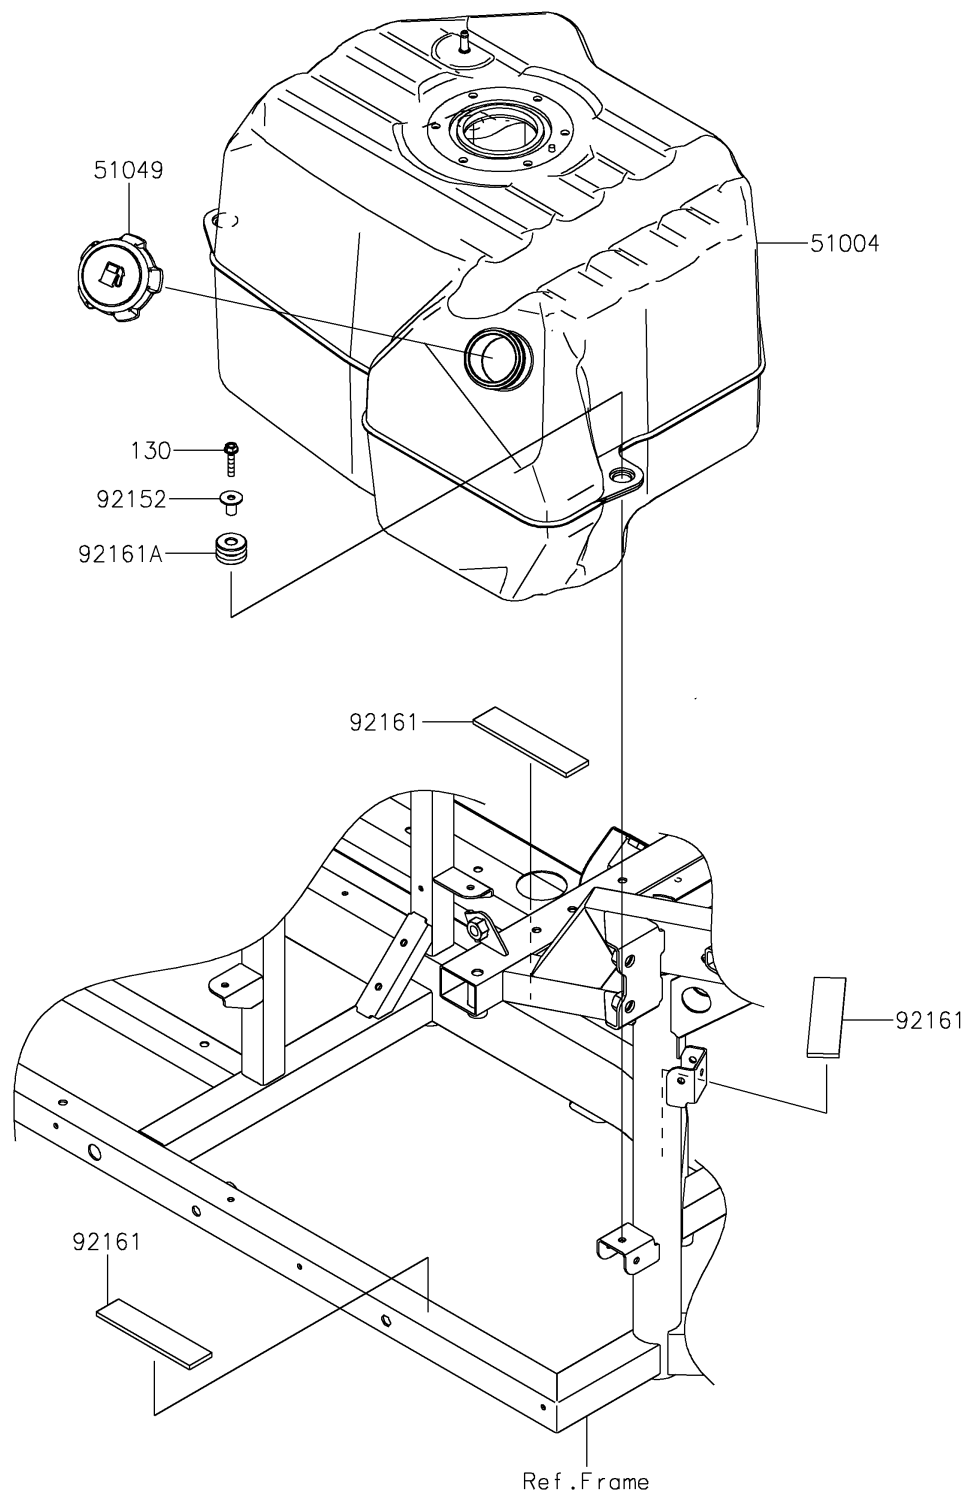

2026 RIDGE

PARTS DIAGRAM

Fuel Tank(CA)

Kawasaki

Let the Good Times Roll®

F2410A

2026 RIDGE

PARTS LIST

Fuel Tank(CA)

Kawasaki

Let the Good Times Roll®

ITEM NAME

PART NUMBER

QUANTITY
