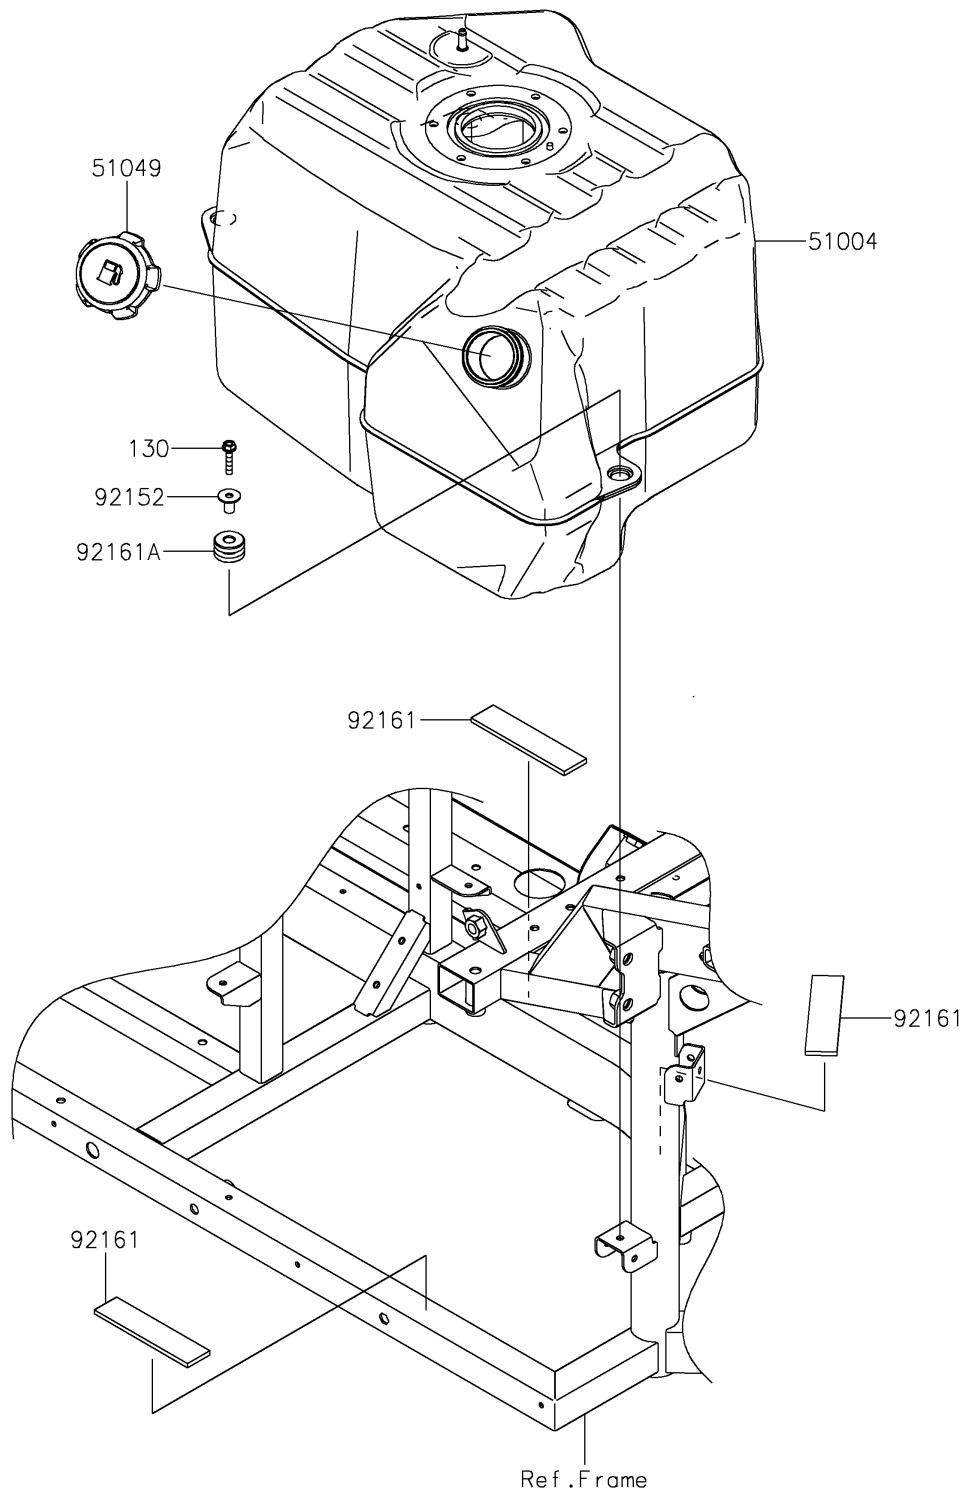

2026 RIDGE®

PARTS DIAGRAM

Fuel Tank(CA)

F2410A

2026 RIDGE®

PARTS LIST

Fuel Tank(CA)

ITEM NAME	PART NUMBER	QUANTITY
TANK-FUEL (Ref # 51004)	51004-0727	1
CAP-TANK,FUEL (Ref # 51049)	51049-0718	1
COLLAR,6.8X10X18.1 (Ref # 92152)	92152-1867	3
DAMPER,31.1X130X5 (Ref # 92161)	92161-0936	3
DAMPER,TANK (Ref # 92161A)	92161-2178	3
BOLT-FLANGED,6X30 (Ref # 130)	130BA0630	3