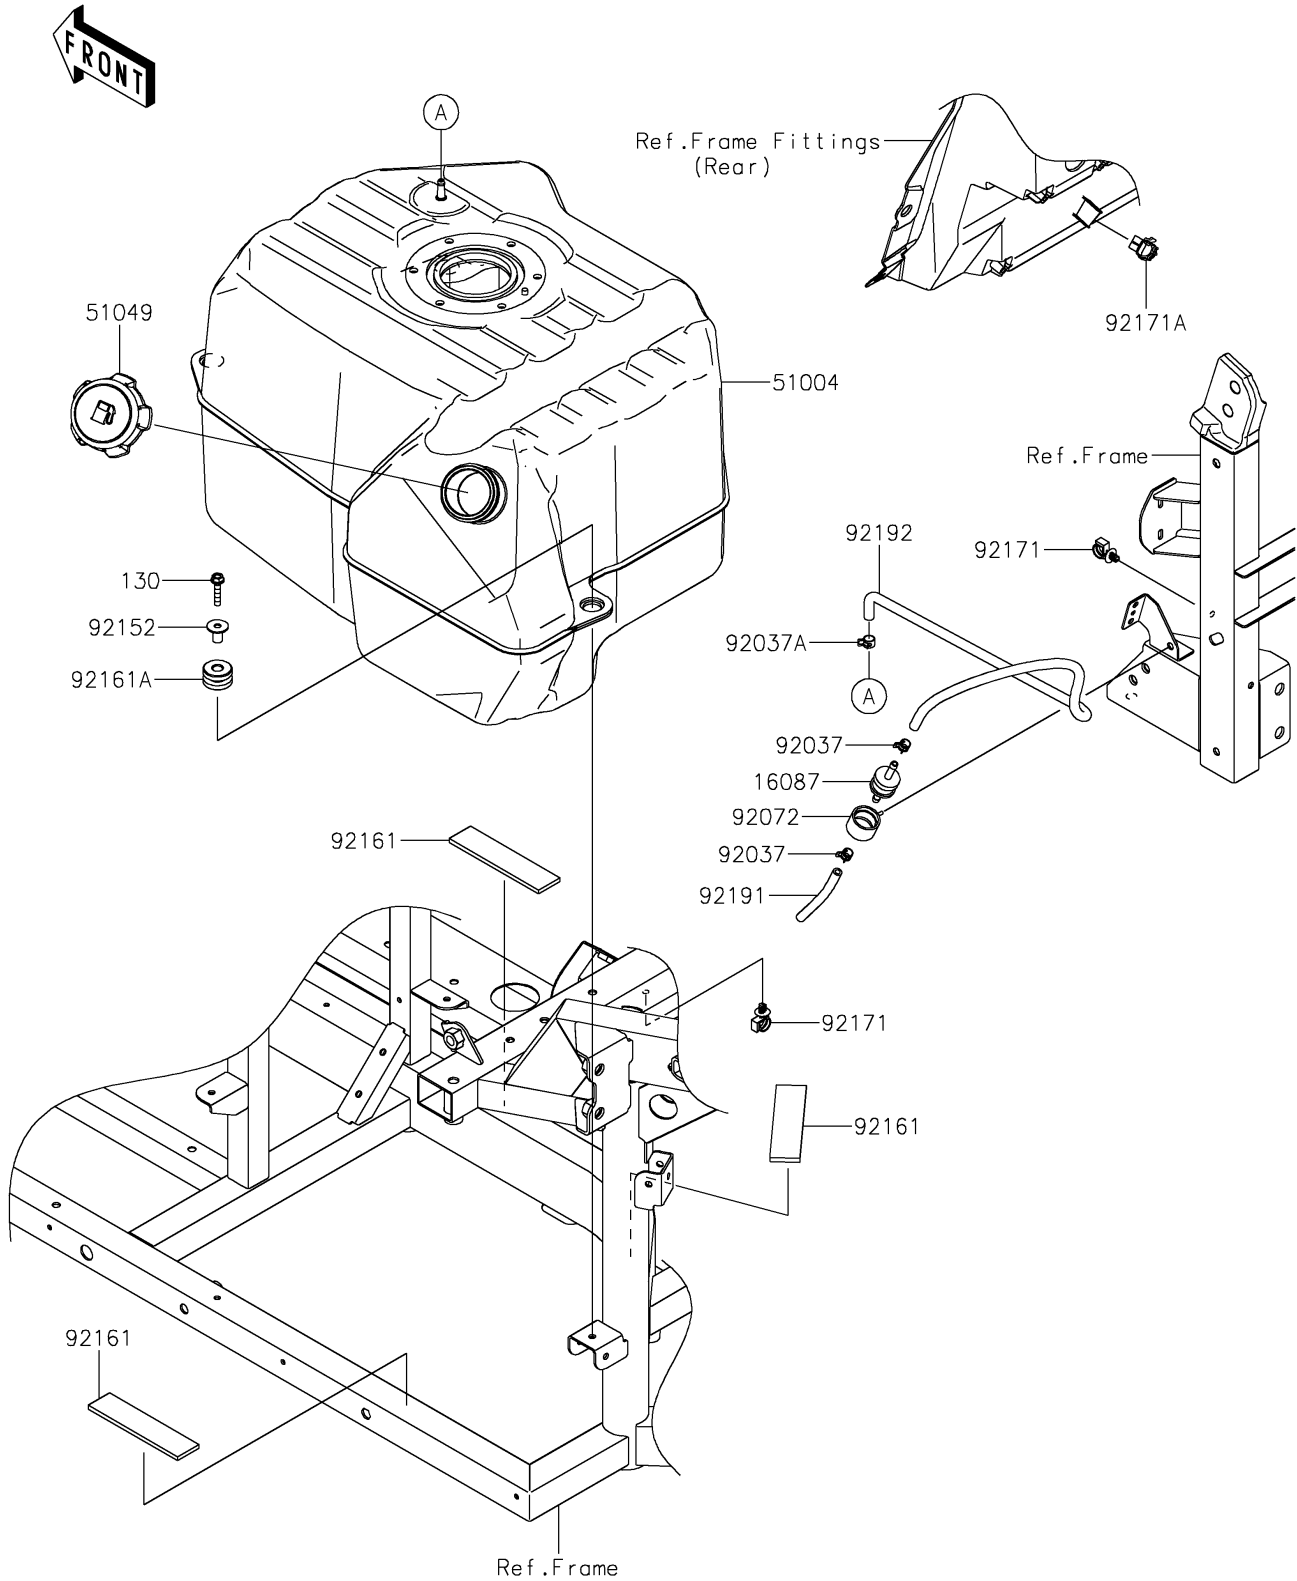

2026 RIDGE®

PARTS DIAGRAM

Fuel Tank(US)

F2410

2026 RIDGE®

PARTS LIST

Fuel Tank(US)

ITEM NAME	PART NUMBER	QUANTITY
VALVE-CHECK (Ref # 16087)	16087-0008	1
TANK-FUEL (Ref # 51004)	51004-0727	1
CAP-TANK,FUEL (Ref # 51049)	51049-0718	1
CLAMP,TUBE (Ref # 92037)	92037-1461	2
CLAMP (Ref # 92037A)	92037-2113	1
BAND (Ref # 92072)	92072-0850	1
COLLAR,6.8X10X18.1 (Ref # 92152)	92152-1867	3
DAMPER,31.1X130X5 (Ref # 92161)	92161-0936	3
DAMPER,TANK (Ref # 92161A)	92161-2178	3
CLAMP (Ref # 92171)	92171-0453	2
CLAMP,EDGE CLIP (Ref # 92171A)	92171-1722	1
TUBE,5X9X100 (Ref # 92191)	92191-1792	1
TUBE,BREATHER (Ref # 92192)	92192-2626	1
BOLT-FLANGED,6X30 (Ref # 130)	130BA0630	3