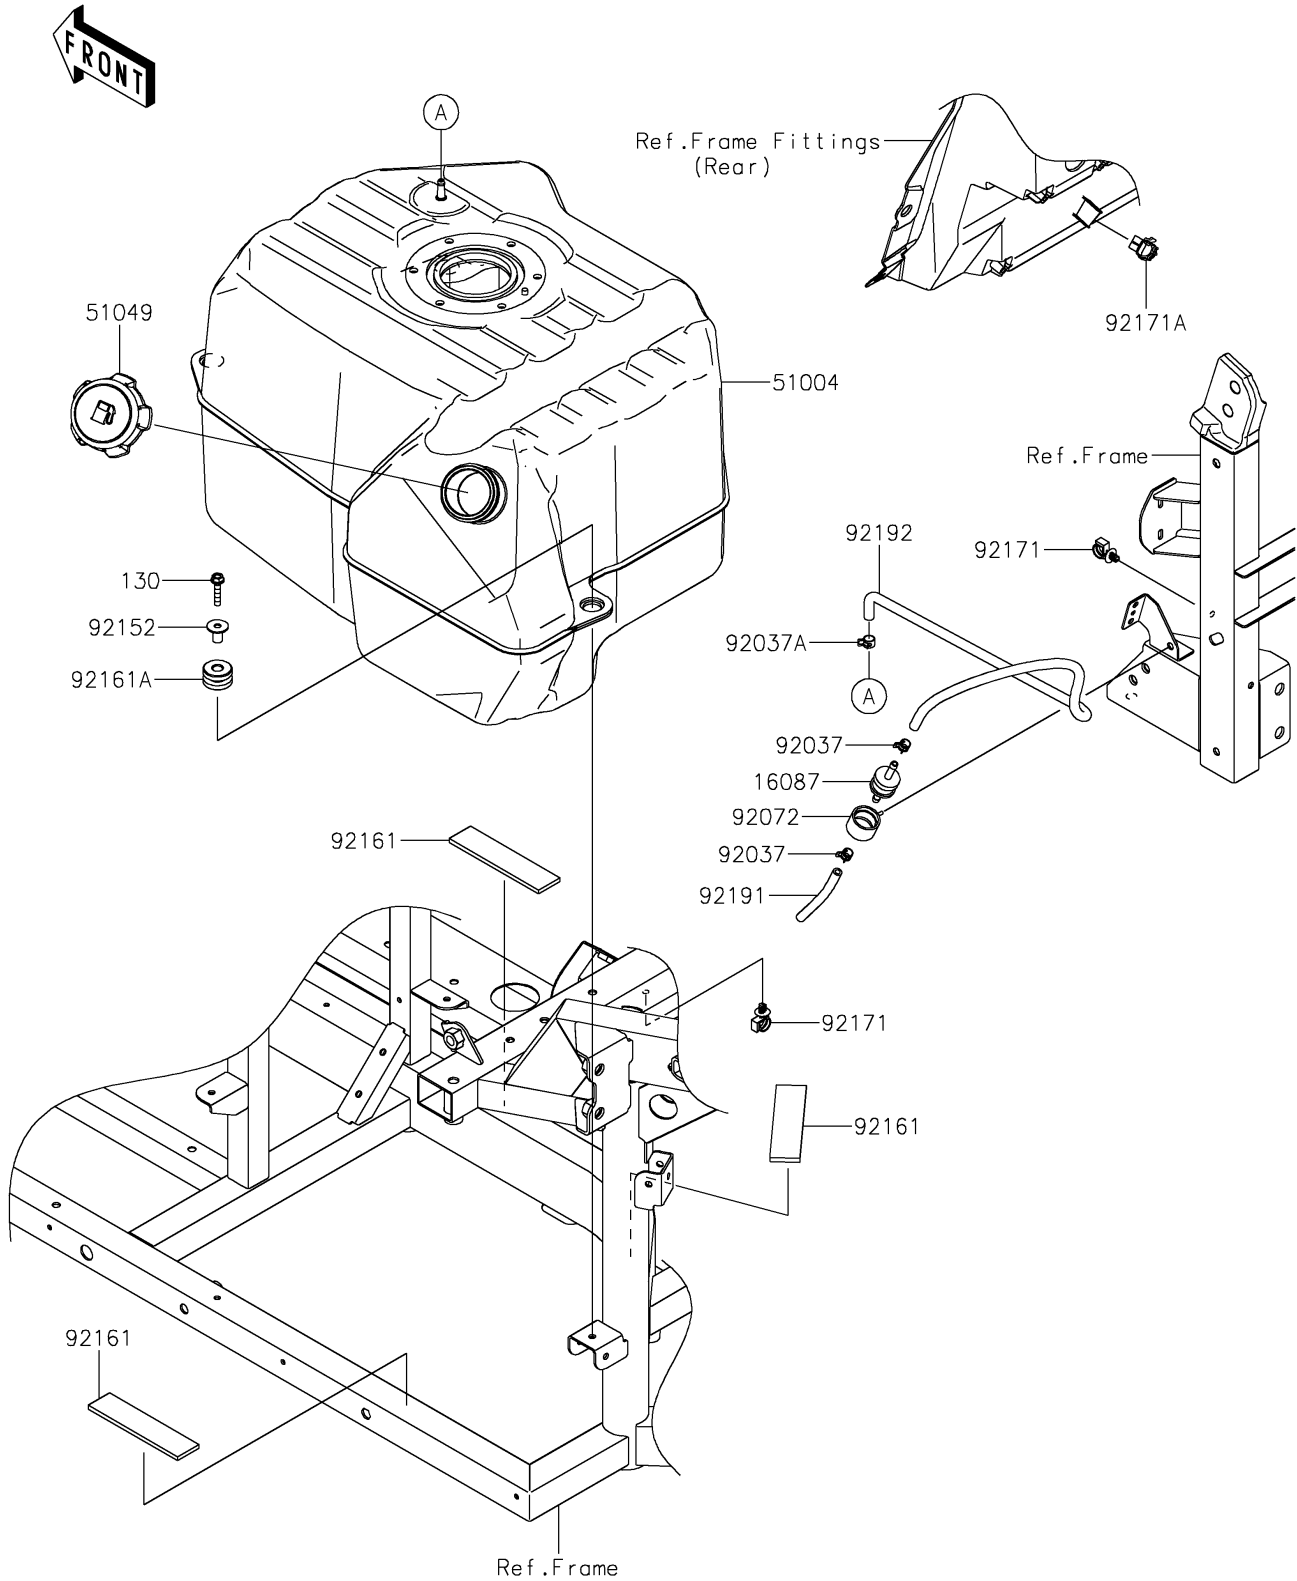

2026 RIDGE

PARTS DIAGRAM

Fuel Tank(US)

F2410

2026 RIDGE

PARTS LIST

Fuel Tank(US)

ITEM NAME	PART NUMBER	QUANTITY
VALVE-CHECK (Ref # 16087)	16087-0008	1
TANK-FUEL (Ref # 51004)	51004-0727	1
CAP-TANK,FUEL (Ref # 51049)	51049-0718	1
CLAMP,TUBE (Ref # 92037)	92037-1461	2
CLAMP (Ref # 92037A)	92037-2113	1
BAND (Ref # 92072)	92072-0850	1
COLLAR,6.8X10X18.1 (Ref # 92152)	92152-1867	3
DAMPER,31.1X130X5 (Ref # 92161)	92161-0936	3
DAMPER,TANK (Ref # 92161A)	92161-2178	3
CLAMP (Ref # 92171)	92171-0453	2
CLAMP,EDGE CLIP (Ref # 92171A)	92171-1722	1
TUBE,5X9X100 (Ref # 92191)	92191-1792	1
TUBE,BREATHER (Ref # 92192)	92192-2626	1
BOLT-FLANGED,6X30 (Ref # 130)	130BA0630	3