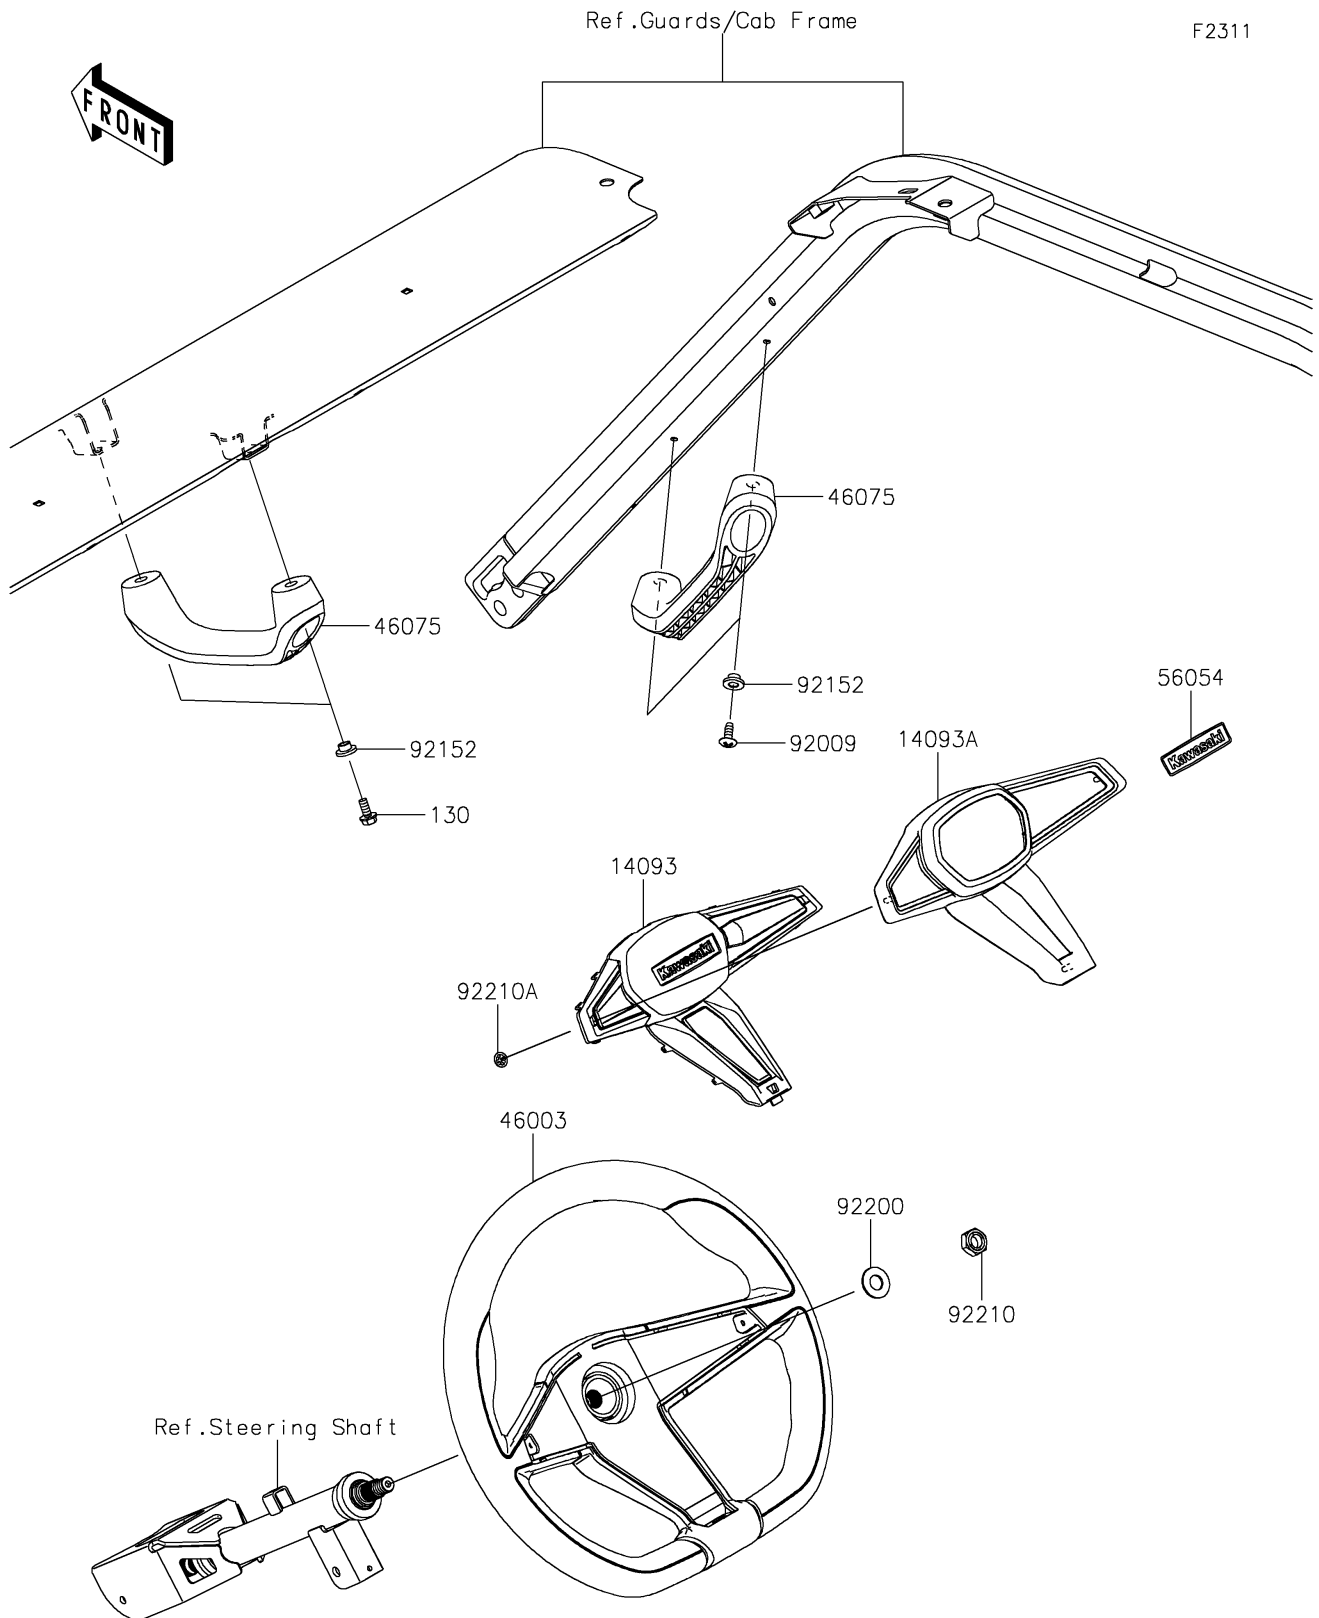

2026 RIDGE

PARTS DIAGRAM

Steering Wheel

2026 RIDGE

PARTS LIST

Steering Wheel

Kawasaki

Let the Good Times Roll®

ITEM NAME	PART NUMBER	QUANTITY
COVER,HORN (Ref # 14093)	14093-1346	1
COVER,HORN,OUTER,S.BLACK (Ref # 14093A)	14093-1356-839	1
HANDLE (Ref # 46003)	46003-0824	1
GRIP,CNT/RH (Ref # 46075)	46075-0721	2
MARK,CENTER LOGO,KAWASAKI (Ref # 56054)	56054-2907	1
SCREW,TAPPING,6X16 (Ref # 92009)	92009-1166	2
COLLAR,7X9.5X7.5 (Ref # 92152)	92152-3832	4
WASHER,12.1X25X1.6 (Ref # 92200)	92200-0455	1
NUT,LOCK,12MM (Ref # 92210)	92210-1249	1
NUT (Ref # 92210A)	92210-1796	3
BOLT-FLANGED,6X14 (Ref # 130)	130BA0614	2