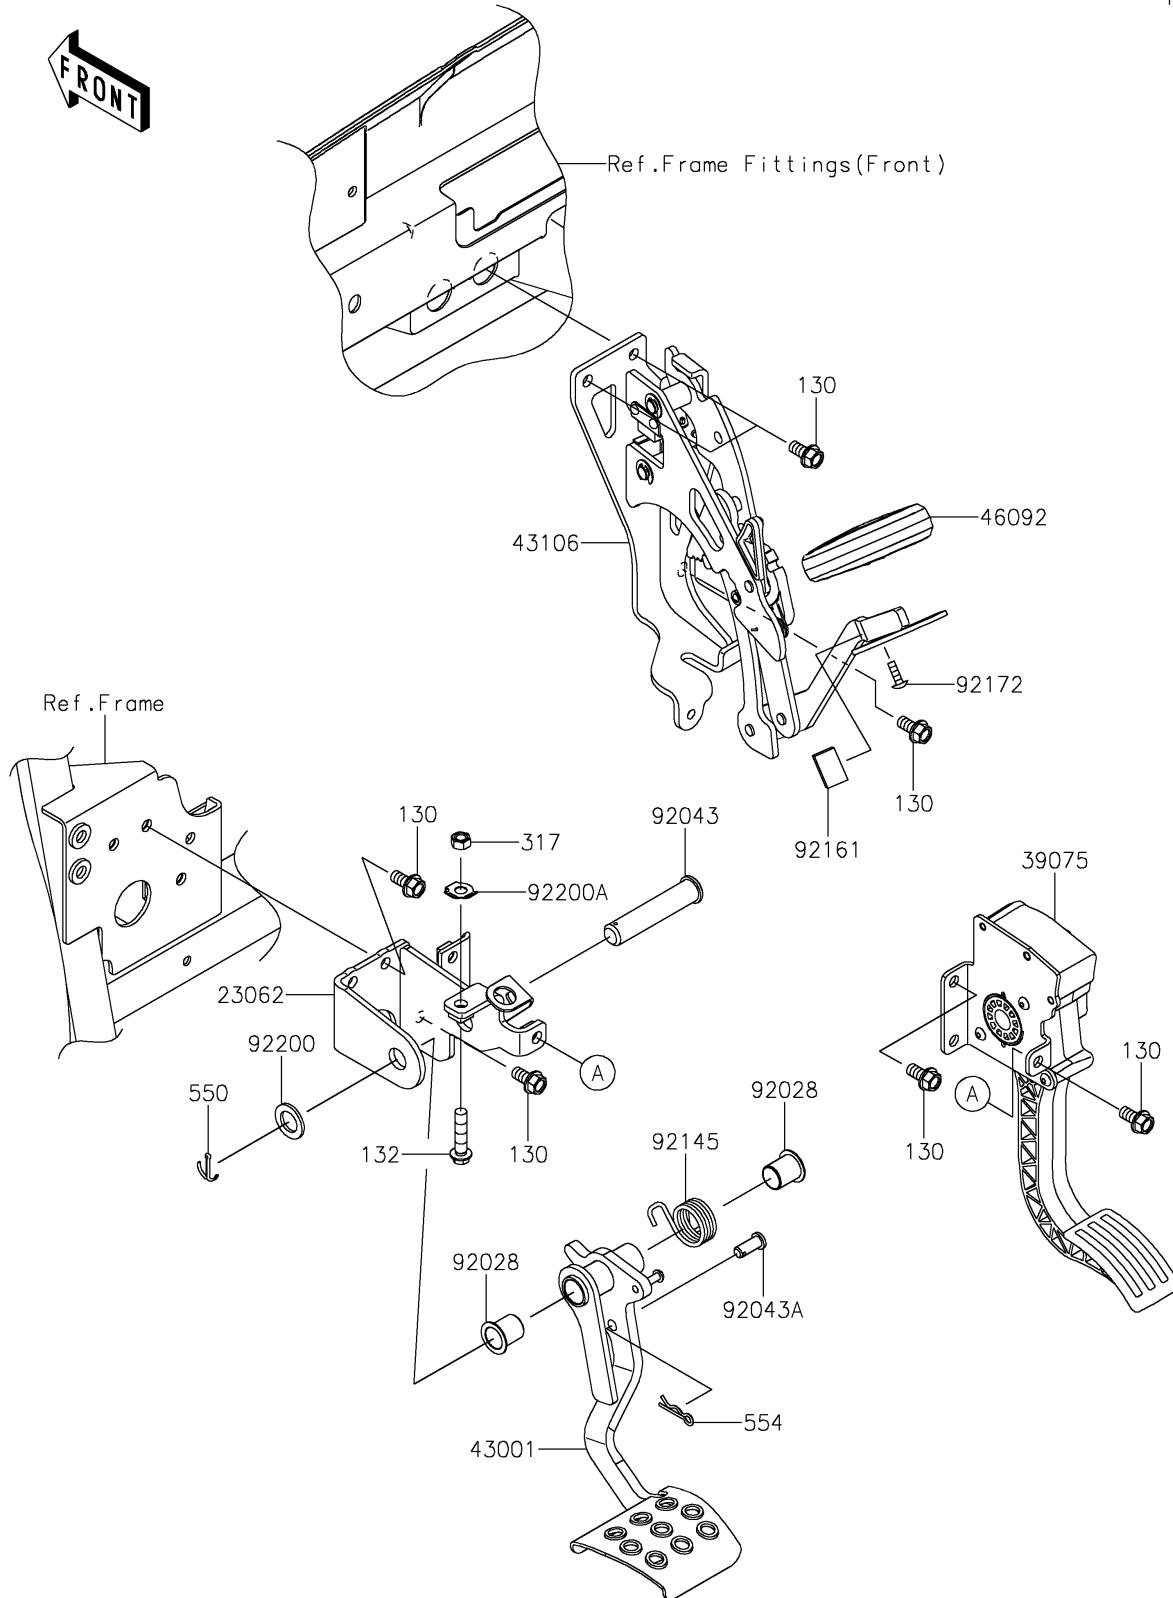

2026 RIDGE®

PARTS DIAGRAM

Brake Pedal/Throttle Lever

F2260

2026 RIDGE®

PARTS LIST

Brake Pedal/Throttle Lever

Kawasaki

Let the Good Times Roll®

ITEM NAME

PART NUMBER

QUANTITY
