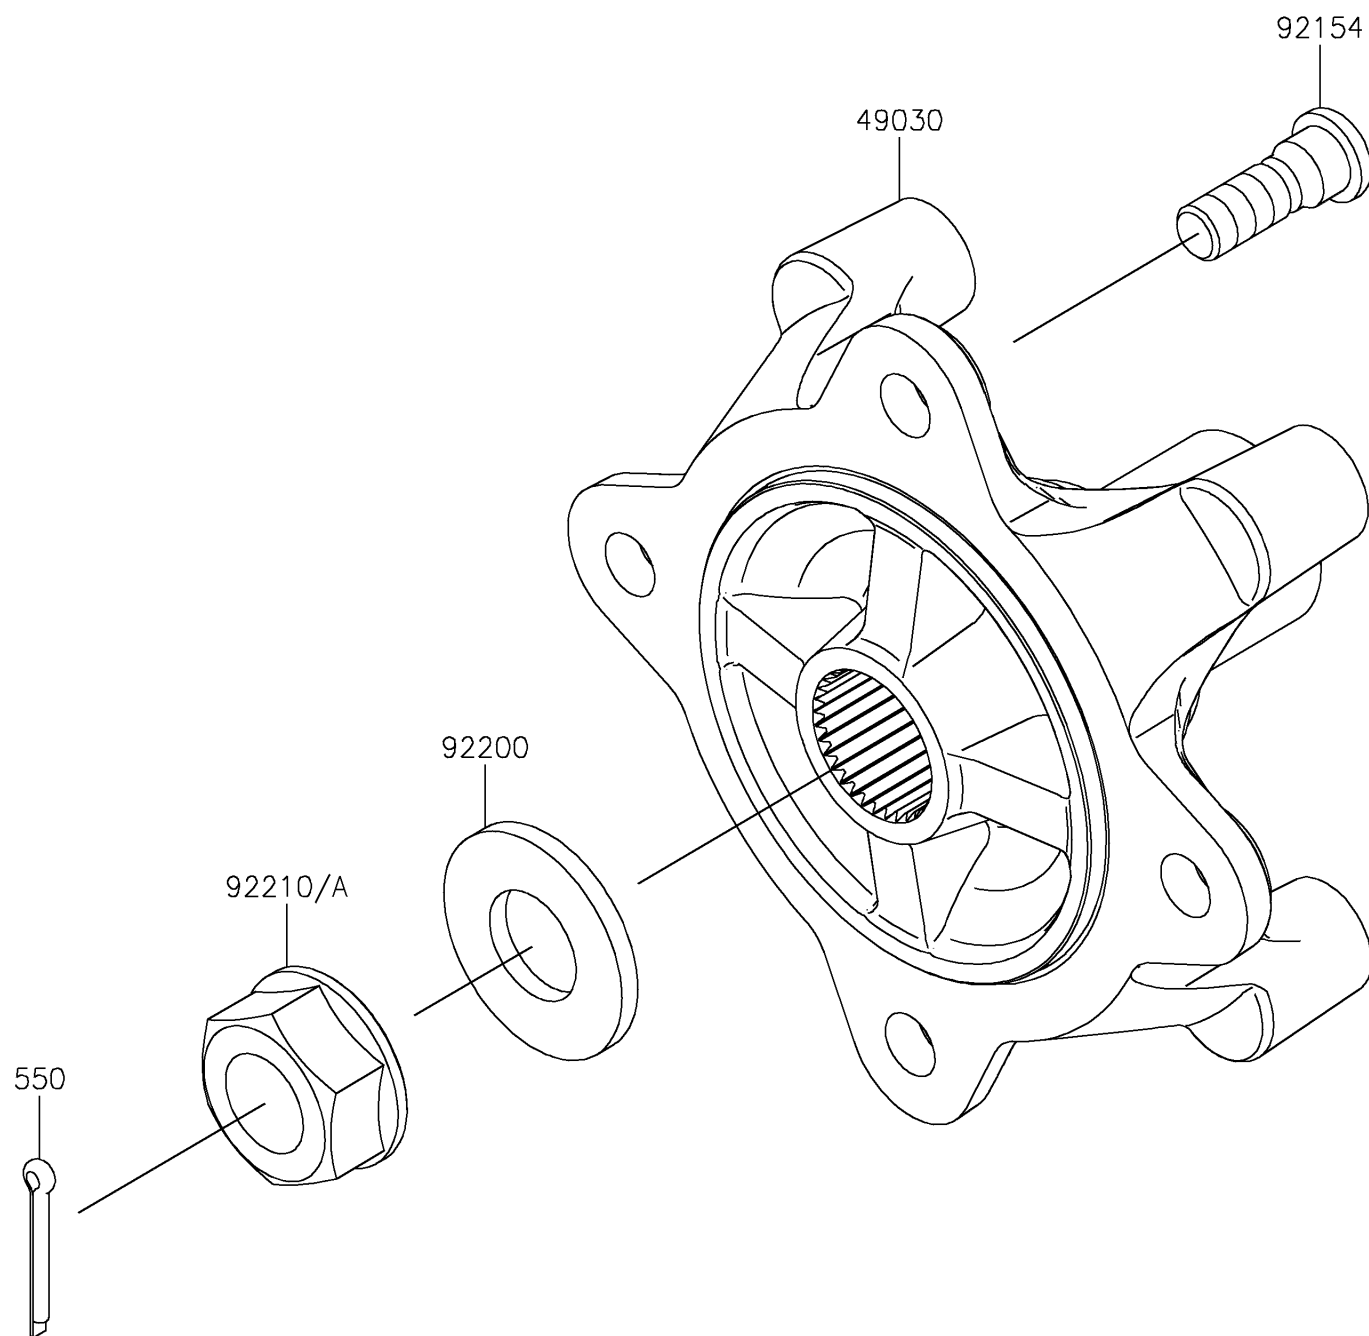

2026 RIDGE

PARTS DIAGRAM

Rear Hubs/Brakes

Kawasaki

Let the Good Times Roll®

F2240

2026 RIDGE

PARTS LIST

Rear Hubs/Brakes

ITEM NAME	PART NUMBER	QUANTITY
HUB,RR (Ref # 49030)	49030-0571	2
BOLT,12MM (Ref # 92154)	92154-7074	8
WASHER,24.3X50X4.5 (Ref # 92200)	92200-2610	2
NUT,24MM (Ref # 92210)	92210-1776	1
NUT,24MM,LEFT HANDED (Ref # 92210A)	92210-1780	1
PIN-COTTER,4.0X30 (Ref # 550)	550AA4030	2