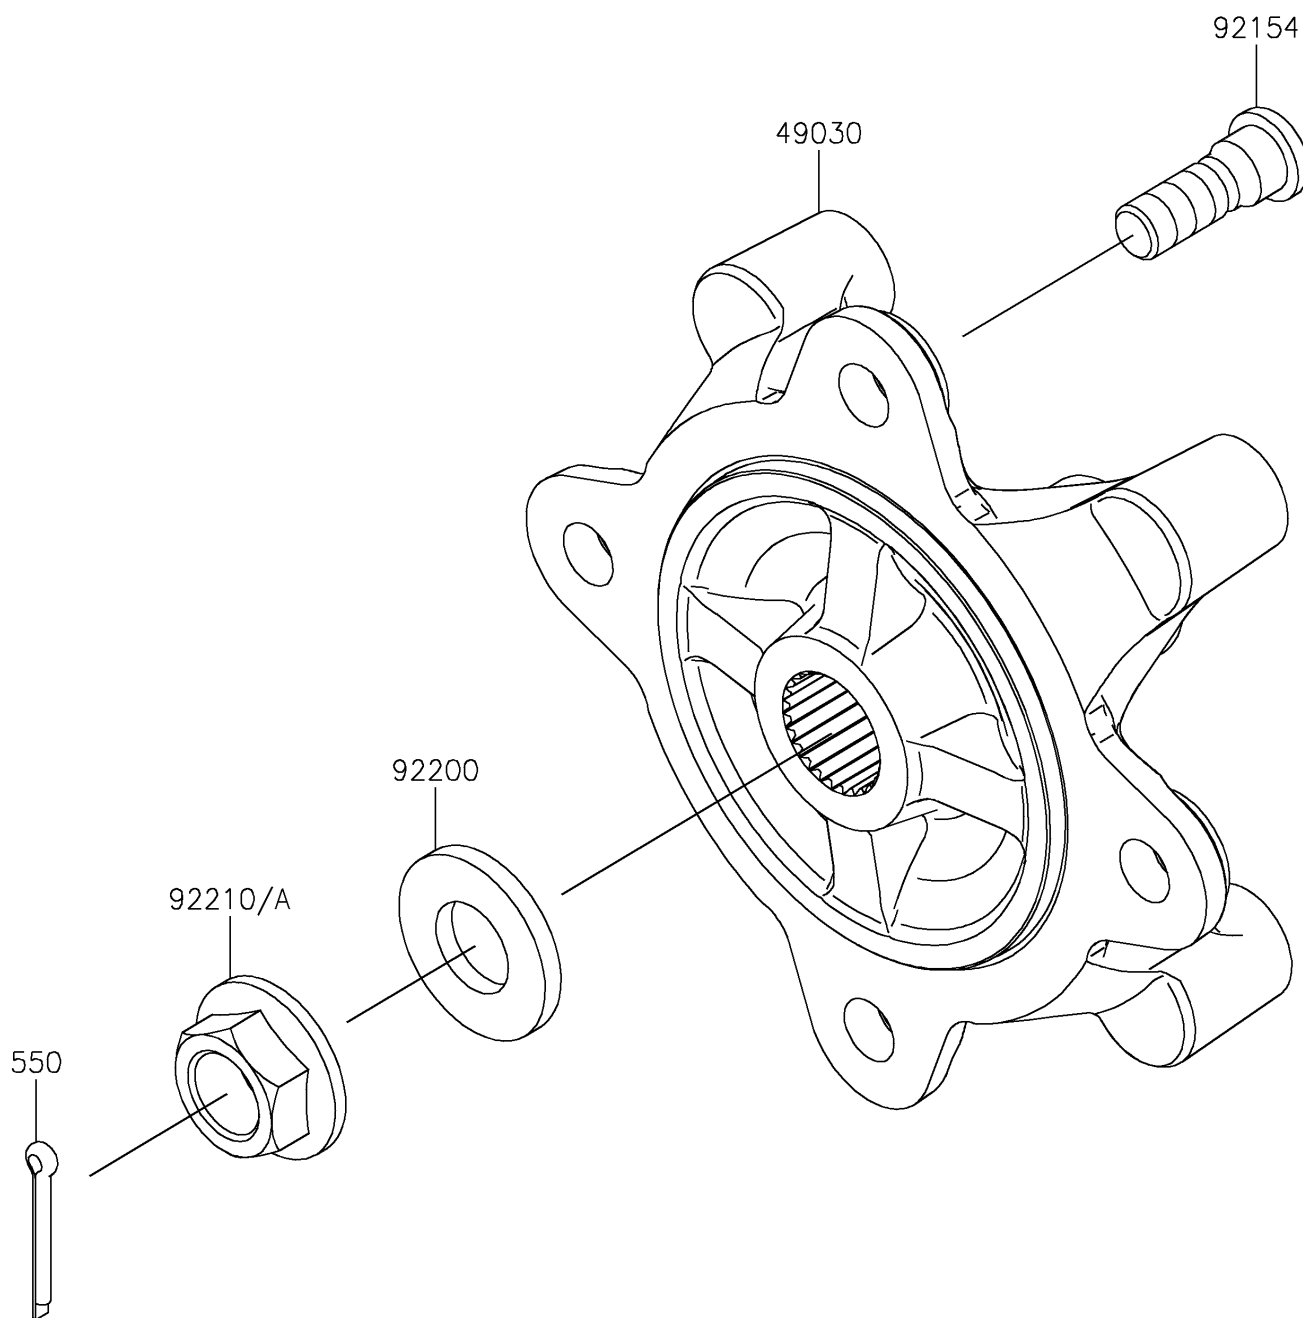

2026 RIDGE

PARTS DIAGRAM

Front Hubs/Brakes

Kawasaki

Let the Good Times Roll®

F2230

2026 RIDGE

PARTS LIST

Front Hubs/Brakes

ITEM NAME	PART NUMBER	QUANTITY
HUB,FR (Ref # 49030)	49030-0570	2
BOLT,12MM (Ref # 92154)	92154-7074	8
WASHER,20.3X41X4.5 (Ref # 92200)	92200-2609	2
NUT,FLANGED,20MM (Ref # 92210)	92210-1921	1
NUT,FLANGED,20MM (Ref # 92210A)	92210-2093	1
PIN-COTTER,4.0X30 (Ref # 550)	550AA4030	2