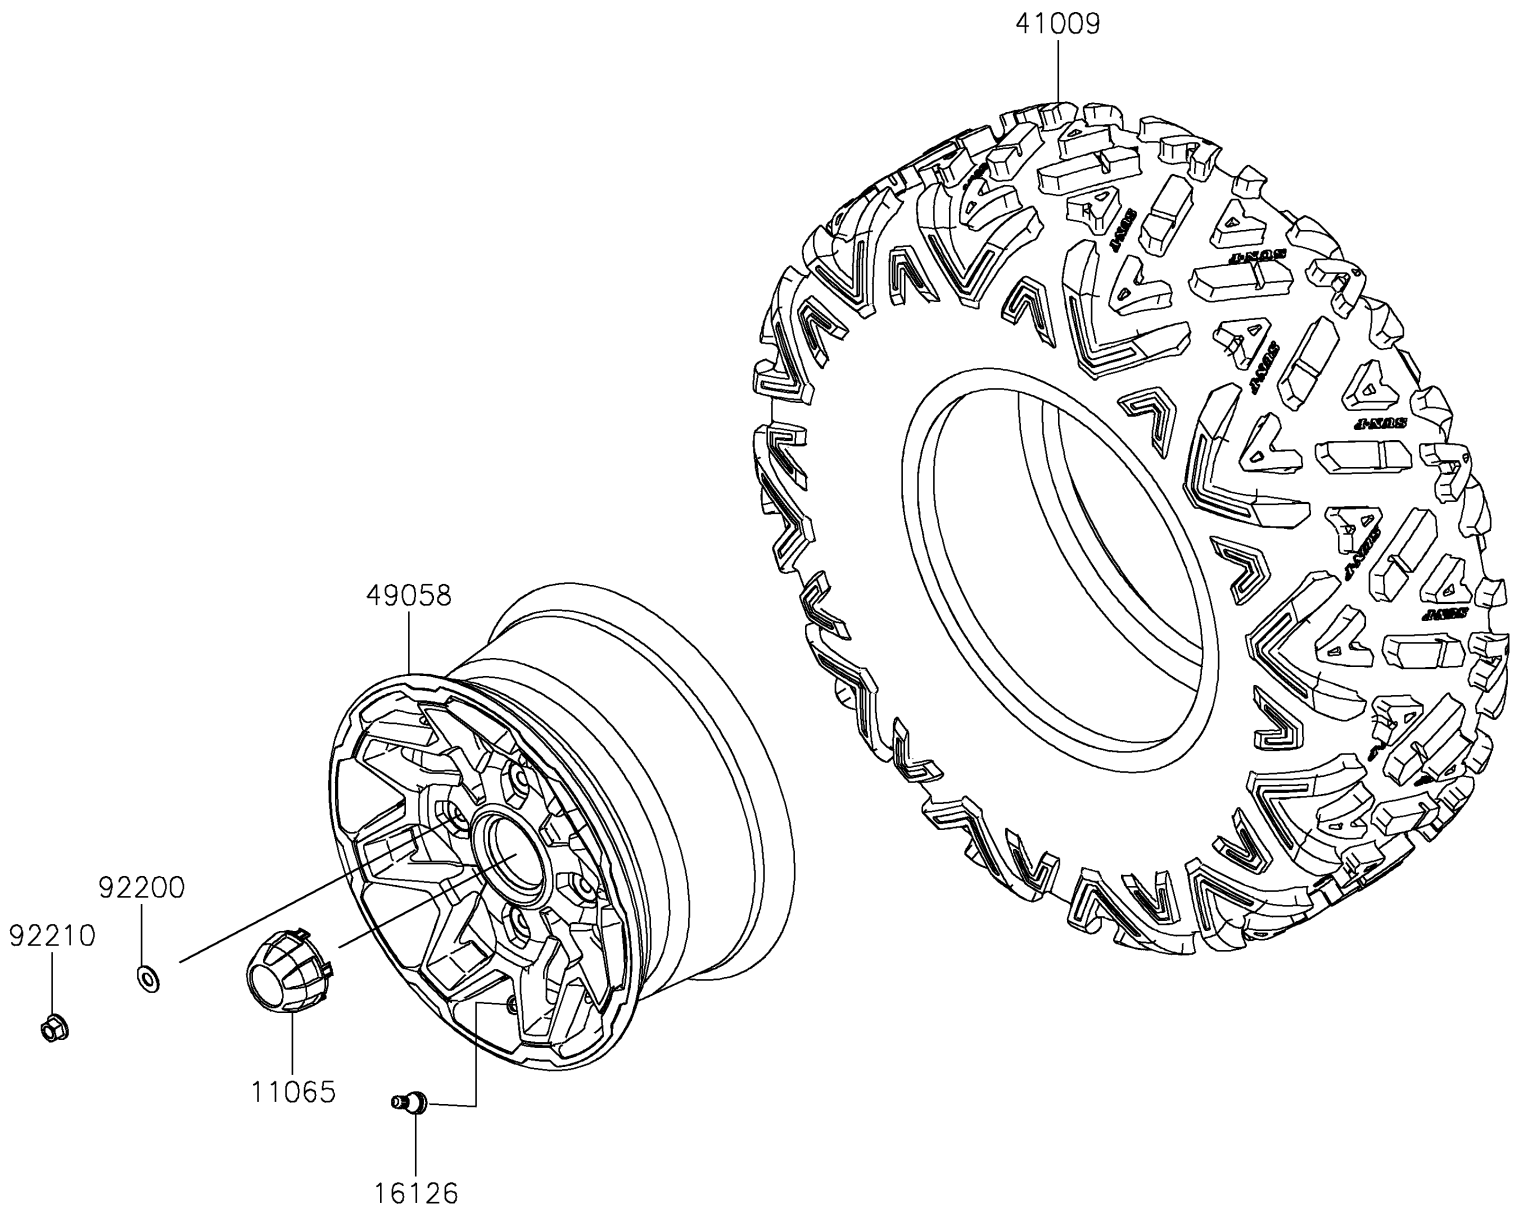

2026 RIDGE®

PARTS DIAGRAM

Wheels/Tires

F2210

2026 RIDGE®

PARTS LIST

Wheels/Tires

ITEM NAME	PART NUMBER	QUANTITY
CAP,WHEEL (Ref # 11065)	11065-1341	4
VALVE (Ref # 16126)	16126-4001	4
TIRE,30X10R14 8PR,SUNF POWER (Ref # 41009)	41009-0963	4
WHEEL,BLACK (Ref # 49058)	49058-0726-31D	4
WASHER,12.1X25X1.6 (Ref # 92200)	92200-0455	16
NUT,FLANGED,12MM (Ref # 92210)	92210-1932	16