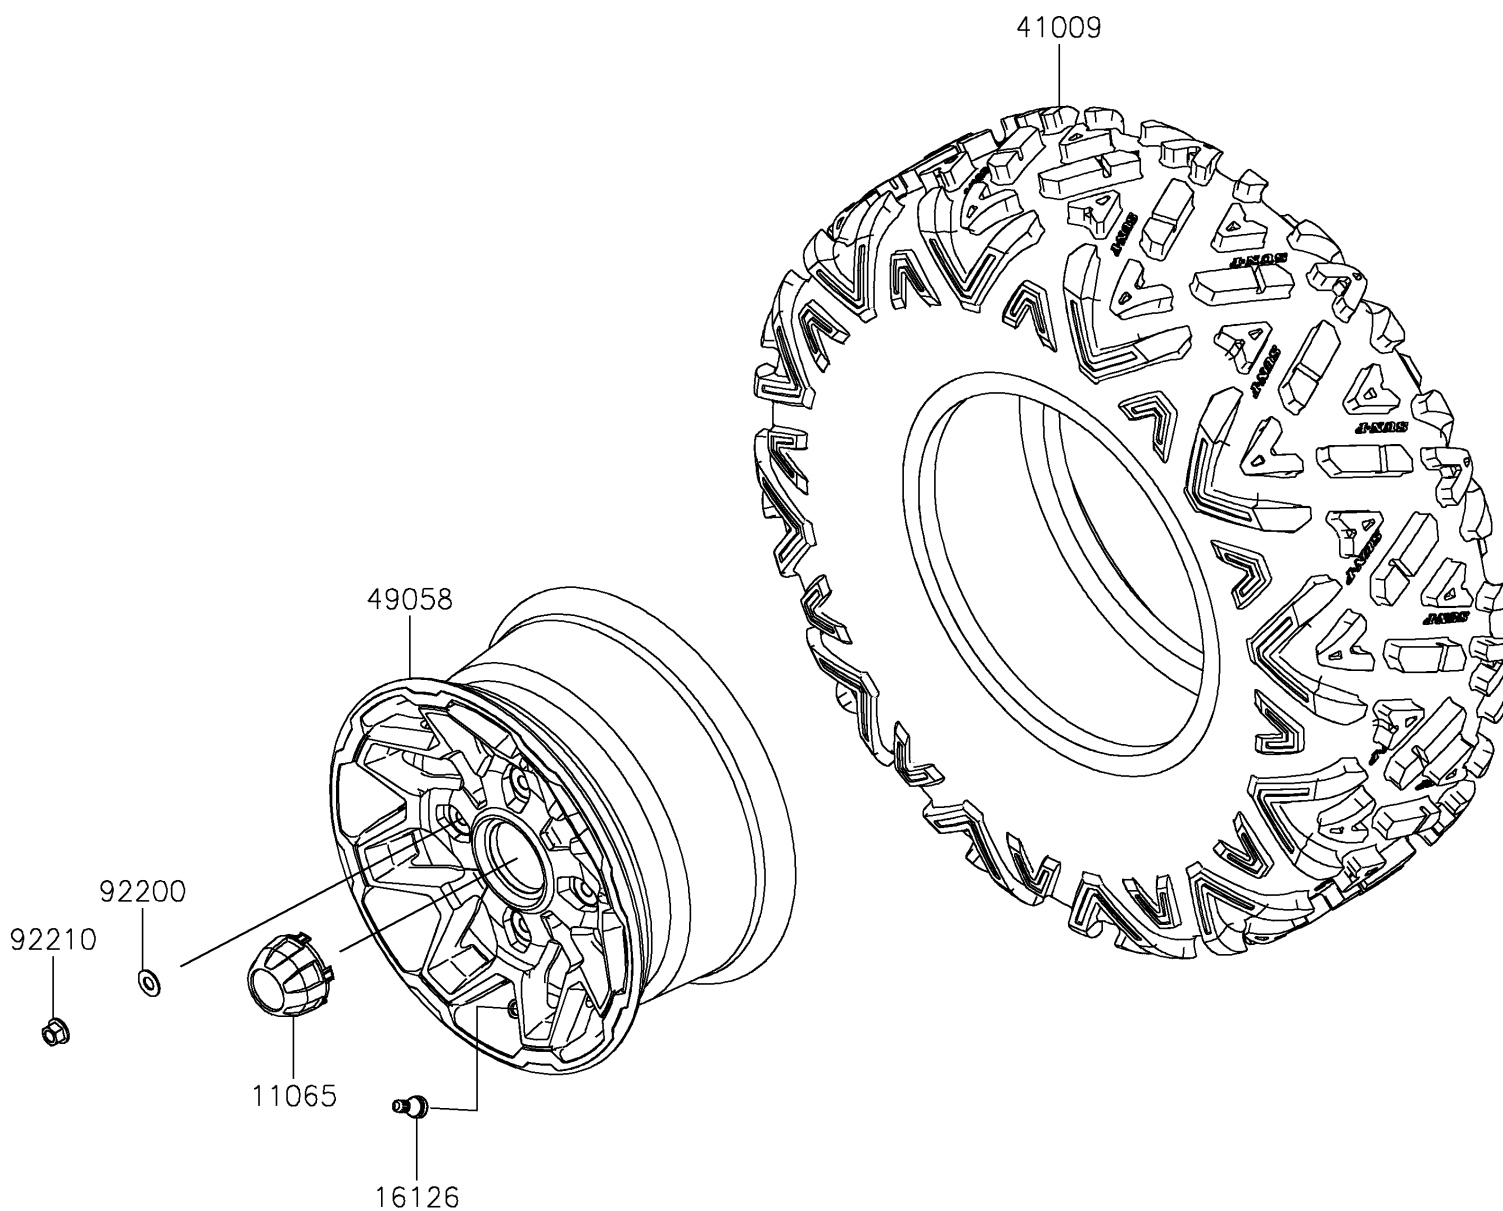

2026 RIDGE

PARTS DIAGRAM

Wheels/Tires

Kawasaki

Let the Good Times Roll®

F2210

2026 RIDGE

PARTS LIST

Wheels/Tires

ITEM NAME	PART NUMBER	QUANTITY
CAP,WHEEL (Ref # 11065)	11065-1341	4
VALVE (Ref # 16126)	16126-4001	4
TIRE,30X10R14 8PR,SUNF POWER (Ref # 41009)	41009-0963	4
WHEEL,BLACK (Ref # 49058)	49058-0726-31D	4
WASHER,12.1X25X1.6 (Ref # 92200)	92200-0455	16
NUT,FLANGED,12MM (Ref # 92210)	92210-1932	16