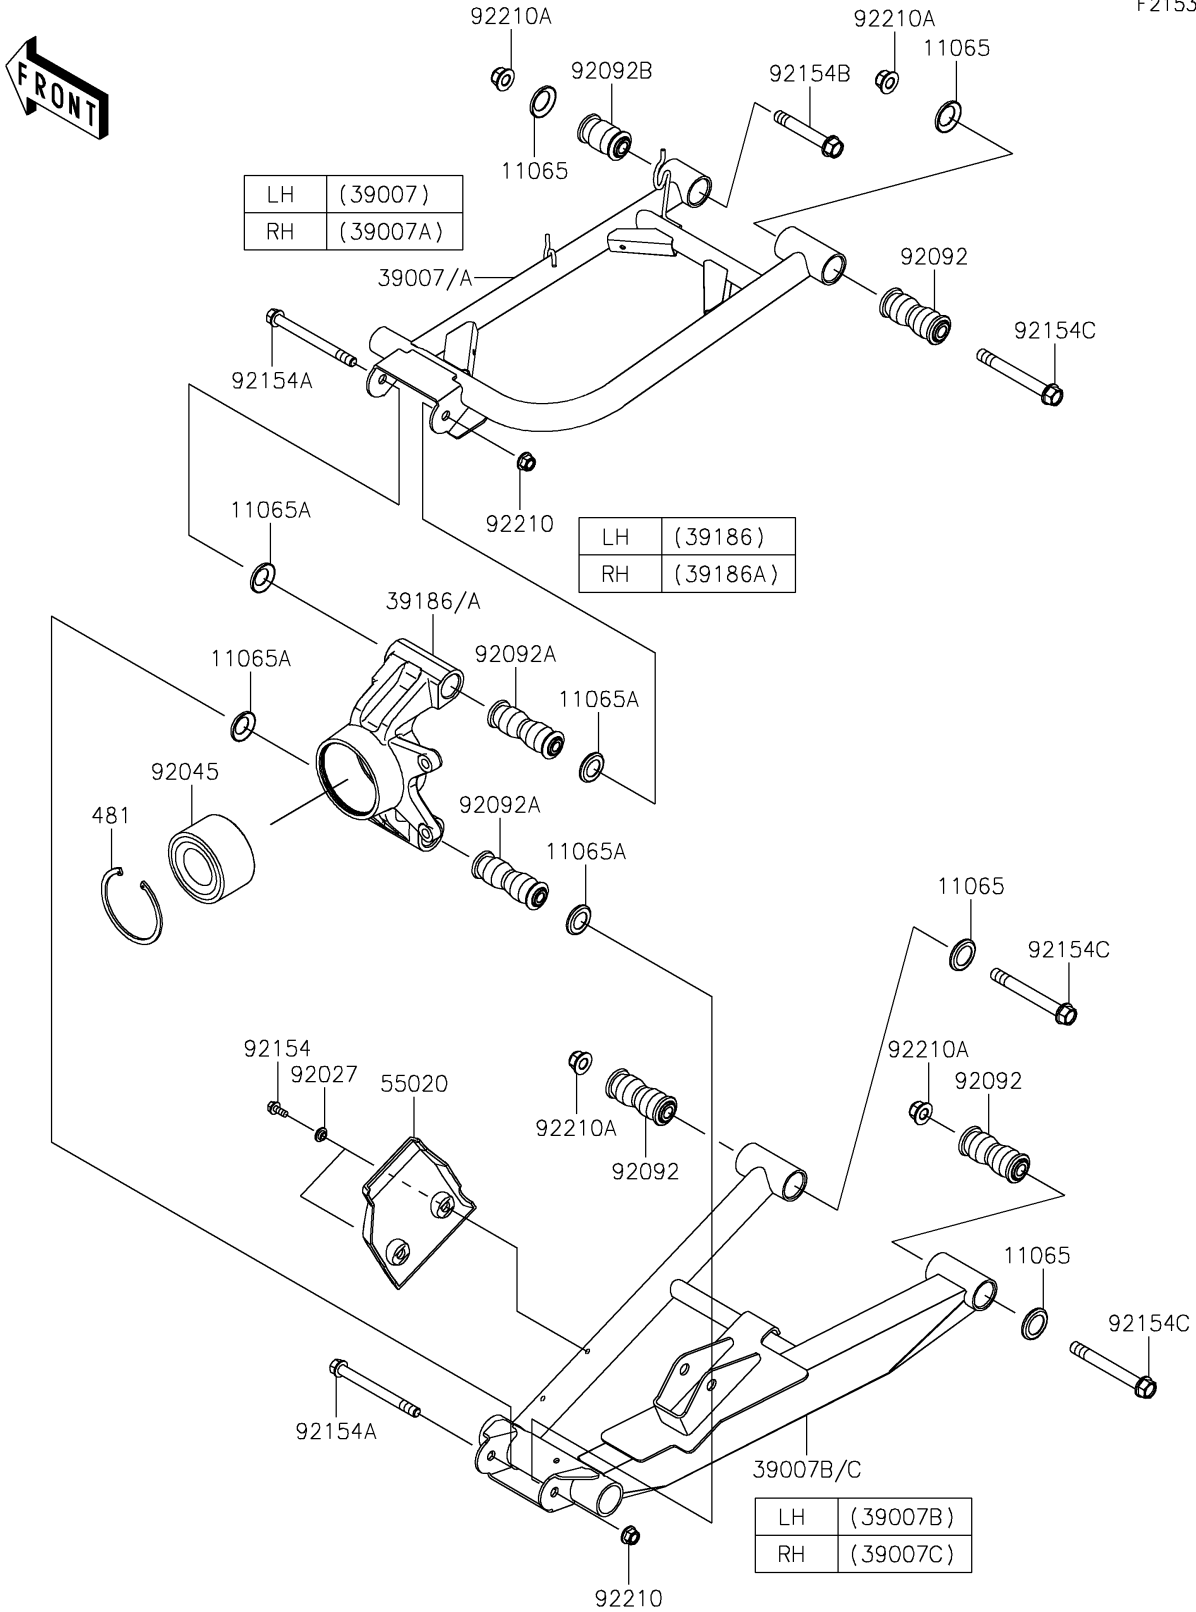

2026 RIDGE

PARTS DIAGRAM

Rear Suspension

F2153

2026 RIDGE

PARTS LIST

Rear Suspension

Kawasaki

Let the Good Times Roll®

ITEM NAME	PART NUMBER	QUANTITY
CAP,ARM (Ref # 11065)	11065-0838	8
CAP (Ref # 11065A)	11065-0849	8
ARM-SUSP,RR,UPP,LH,BLACK (Ref # 39007)	39007-0491-10	1
ARM-SUSP,RR,UPP,RH,BLACK (Ref # 39007A)	39007-0492-10	1
ARM-SUSP,RR,LWR,LH,BLACK (Ref # 39007B)	39007-0493-10	1
ARM-SUSP,RR,LWR,RH,BLACK (Ref # 39007C)	39007-0494-10	1
KNUCKLE,RR,LH (Ref # 39186)	39186-0337	1
KNUCKLE,RR,RH (Ref # 39186A)	39186-0338	1
GUARD,RR CVJ (Ref # 55020)	55020-0931	2
COLLAR,L=4.6 (Ref # 92027)	92027-1168	4
BEARING-BALL,42X80X45 (Ref # 92045)	92045-0960	2
BUSHING-RUBBER,12X20X78 (Ref # 92092)	92092-0028	6
BUSHING-RUBBER,10.1X17X88 (Ref # 92092A)	92092-0029	4
BUSHING-RUBBER (Ref # 92092B)	92092-0555	2
BOLT,6X15.6 (Ref # 92154)	92154-1250	4
BOLT,FLANGED,10X110 (Ref # 92154A)	92154-1353	4
BOLT,FLANGED,12X76.5 (Ref # 92154B)	92154-7079	2
BOLT,FLANGED,12X100 (Ref # 92154C)	92154-7081	6
NUT,LOCK,FLANGED,10MM (Ref # 92210)	92210-1081	4
NUT,LOCK,FLANGED,12MM (Ref # 92210A)	92210-1931	8
CIRCLIP-TYPE-C,80MM (Ref # 481)	481J8000	2