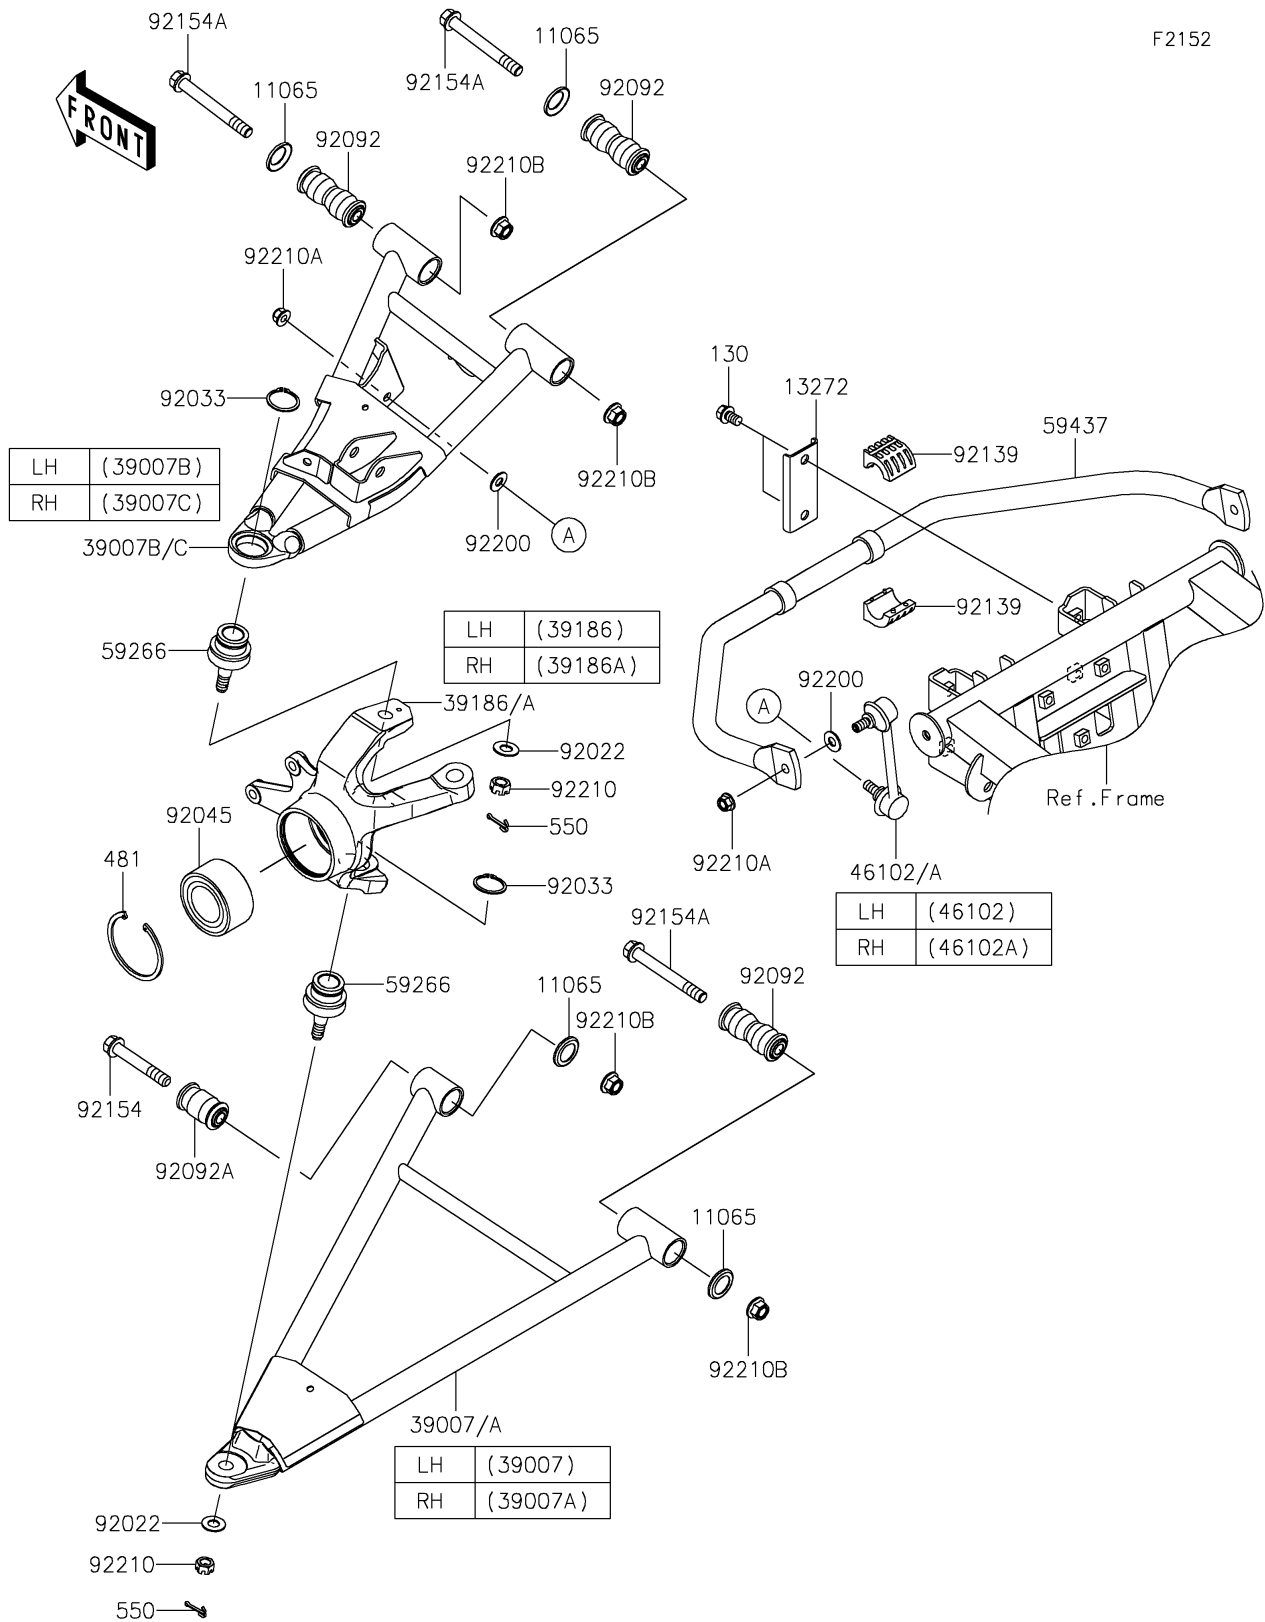

2026 RIDGE

PARTS DIAGRAM

Front Suspension

F2152

2026 RIDGE

PARTS LIST

Front Suspension

Kawasaki

Let the Good Times Roll®

ITEM NAME

PART NUMBER

QUANTITY
