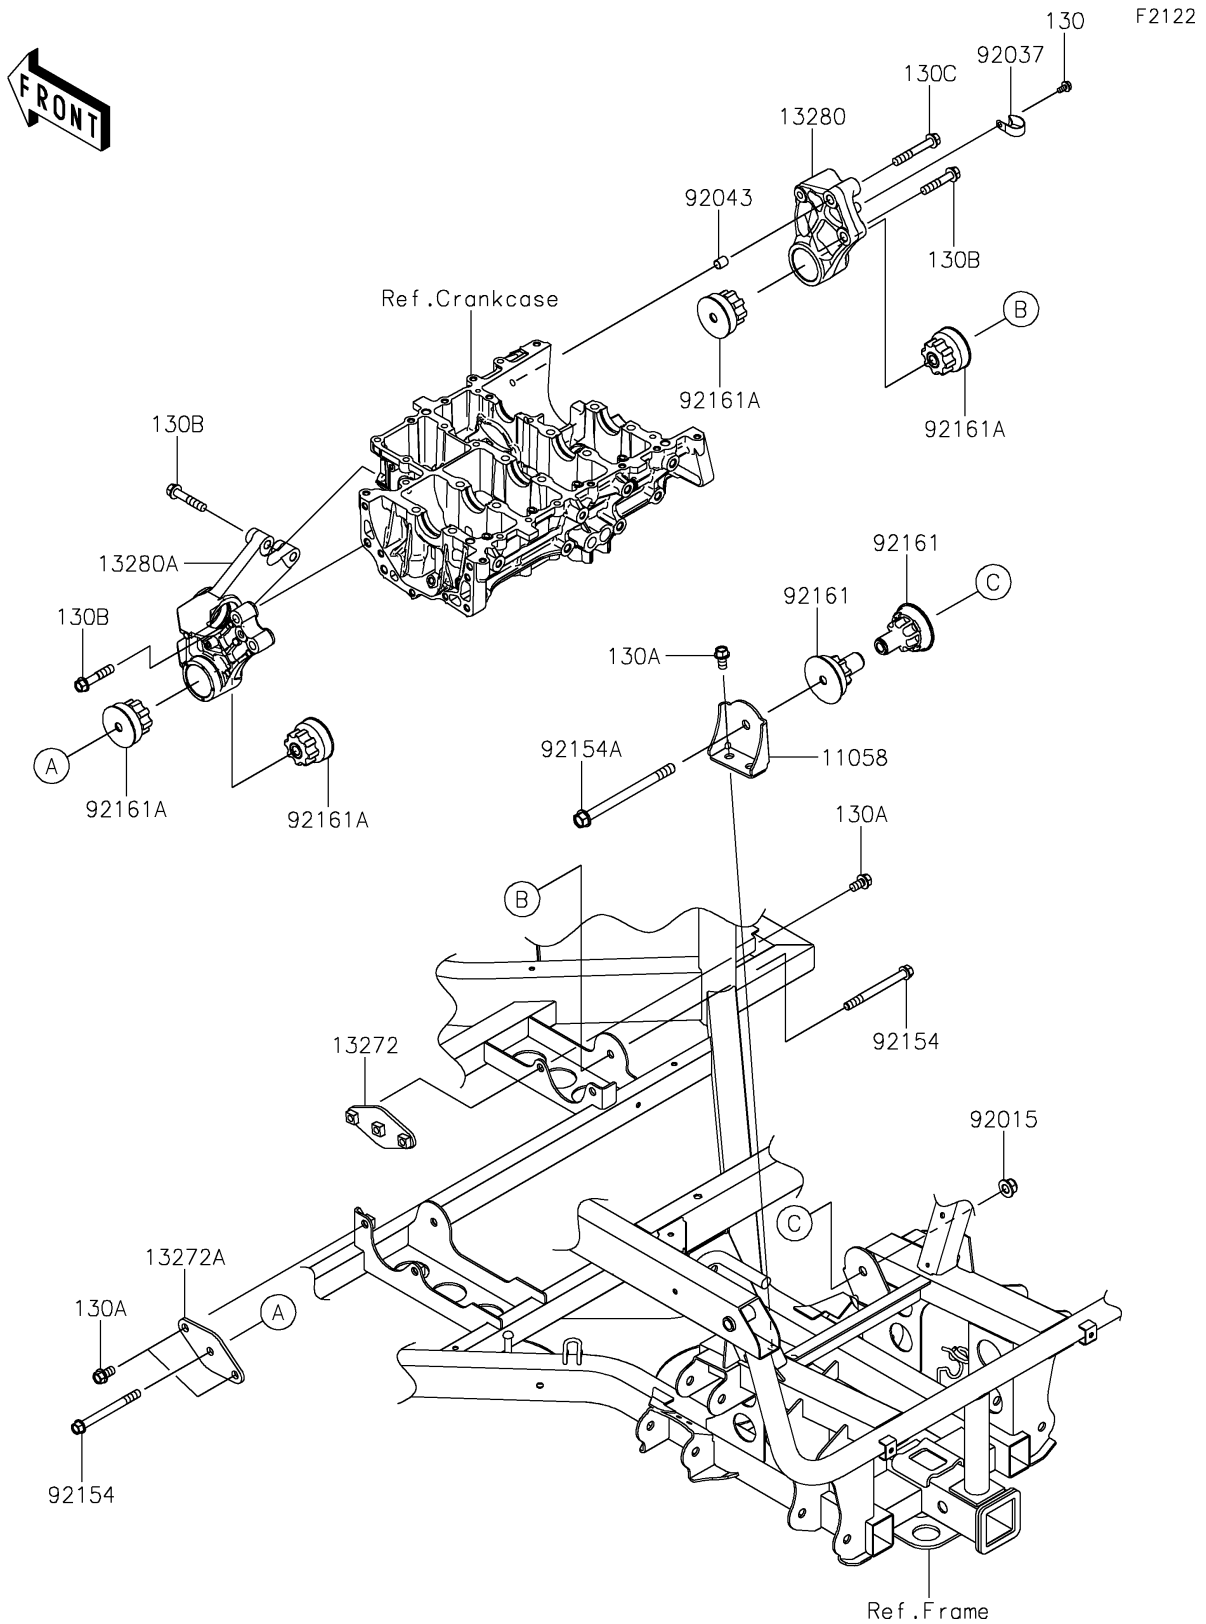

## PARTS DIAGRAM

### Engine Mount

## PARTS LIST

### Engine Mount

ITEM NAME	PART NUMBER	QUANTITY
BRACKET,MOUNT ENGINE,RR (Ref # 11058)	11058-0118	1
PLATE,MOUNT ENGINE,RH (Ref # 13272)	13272-4071	1
PLATE,MOUNT ENGINE,LH (Ref # 13272A)	13272-4202	1
HOLDER,RH (Ref # 13280)	13280-1350	1
HOLDER,LH (Ref # 13280A)	13280-1407	1
NUT,LOCK,FLANGED,12MM (Ref # 92015)	92015-1433	1
CLAMP (Ref # 92037)	92037-1993	1
PIN,10.1X12X14 (Ref # 92043)	92043-4009	2
BOLT,FLANGED,10X105 (Ref # 92154)	92154-1132	2
BOLT,FLANGED,12X160 (Ref # 92154A)	92154-3916	1
DAMPER (Ref # 92161)	92161-2171	2
DAMPER (Ref # 92161A)	92161-2485	4
BOLT-FLANGED,6X12 (Ref # 130)	130BA0612	1
BOLT-FLANGED,10X18 (Ref # 130A)	130CA1018	6
BOLT-FLANGED,10X50 (Ref # 130B)	130CA1050	5
BOLT-FLANGED,10X65 (Ref # 130C)	130CA1065	1