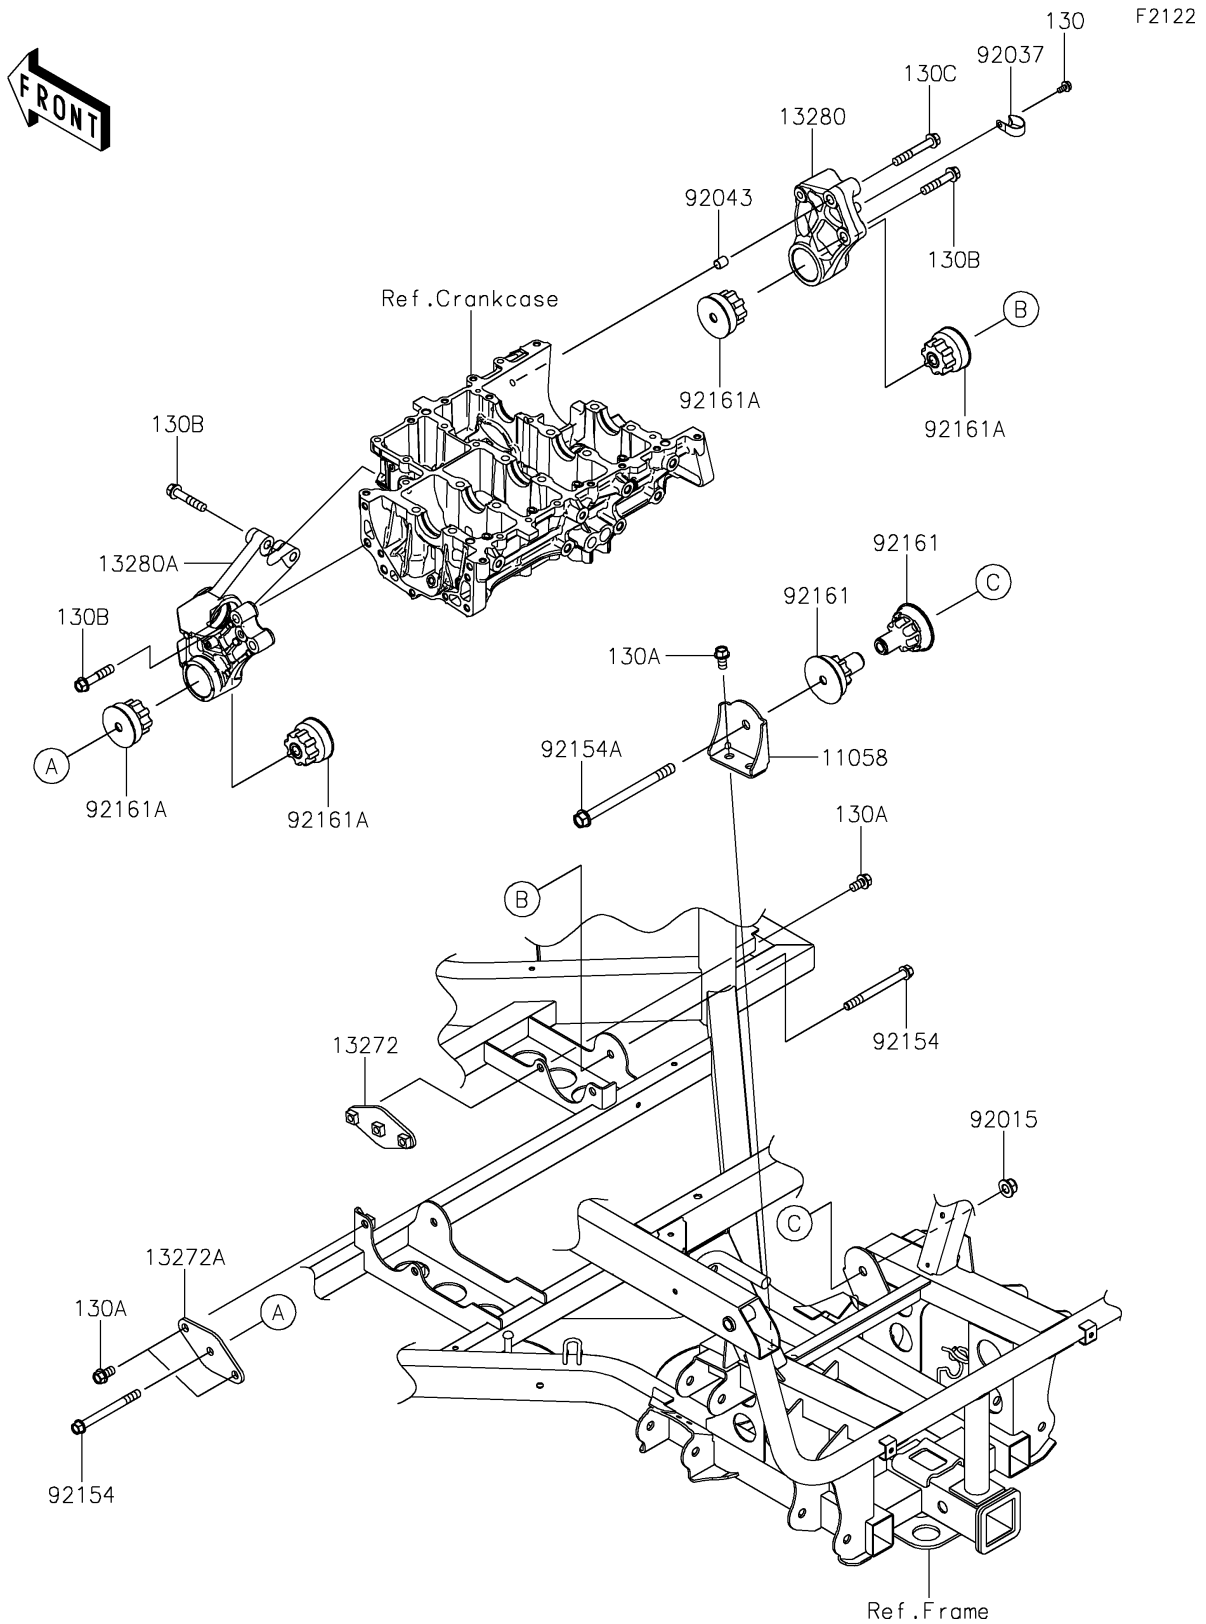

## PARTS DIAGRAM

### Engine Mount

## PARTS LIST

### Engine Mount

**Kawasaki**

Let the Good Times Roll®

ITEM NAME	PART NUMBER	QUANTITY
BRACKET,MOUNT ENGINE,RR (Ref # 11058)	11058-0118	1
PLATE,MOUNT ENGINE,RH (Ref # 13272)	13272-4071	1
PLATE,MOUNT ENGINE,LH (Ref # 13272A)	13272-4202	1
HOLDER,RH (Ref # 13280)	13280-1350	1
HOLDER,LH (Ref # 13280A)	13280-1407	1
NUT,LOCK,FLANGED,12MM (Ref # 92015)	92015-1433	1
CLAMP (Ref # 92037)	92037-1993	1
PIN,10.1X12X14 (Ref # 92043)	92043-4009	2
BOLT,FLANGED,10X105 (Ref # 92154)	92154-1132	2
BOLT,FLANGED,12X160 (Ref # 92154A)	92154-3916	1
DAMPER (Ref # 92161)	92161-2171	2
DAMPER (Ref # 92161A)	92161-2485	4
BOLT-FLANGED,6X12 (Ref # 130)	130BA0612	1
BOLT-FLANGED,10X18 (Ref # 130A)	130CA1018	6
BOLT-FLANGED,10X50 (Ref # 130B)	130CA1050	5
BOLT-FLANGED,10X65 (Ref # 130C)	130CA1065	1