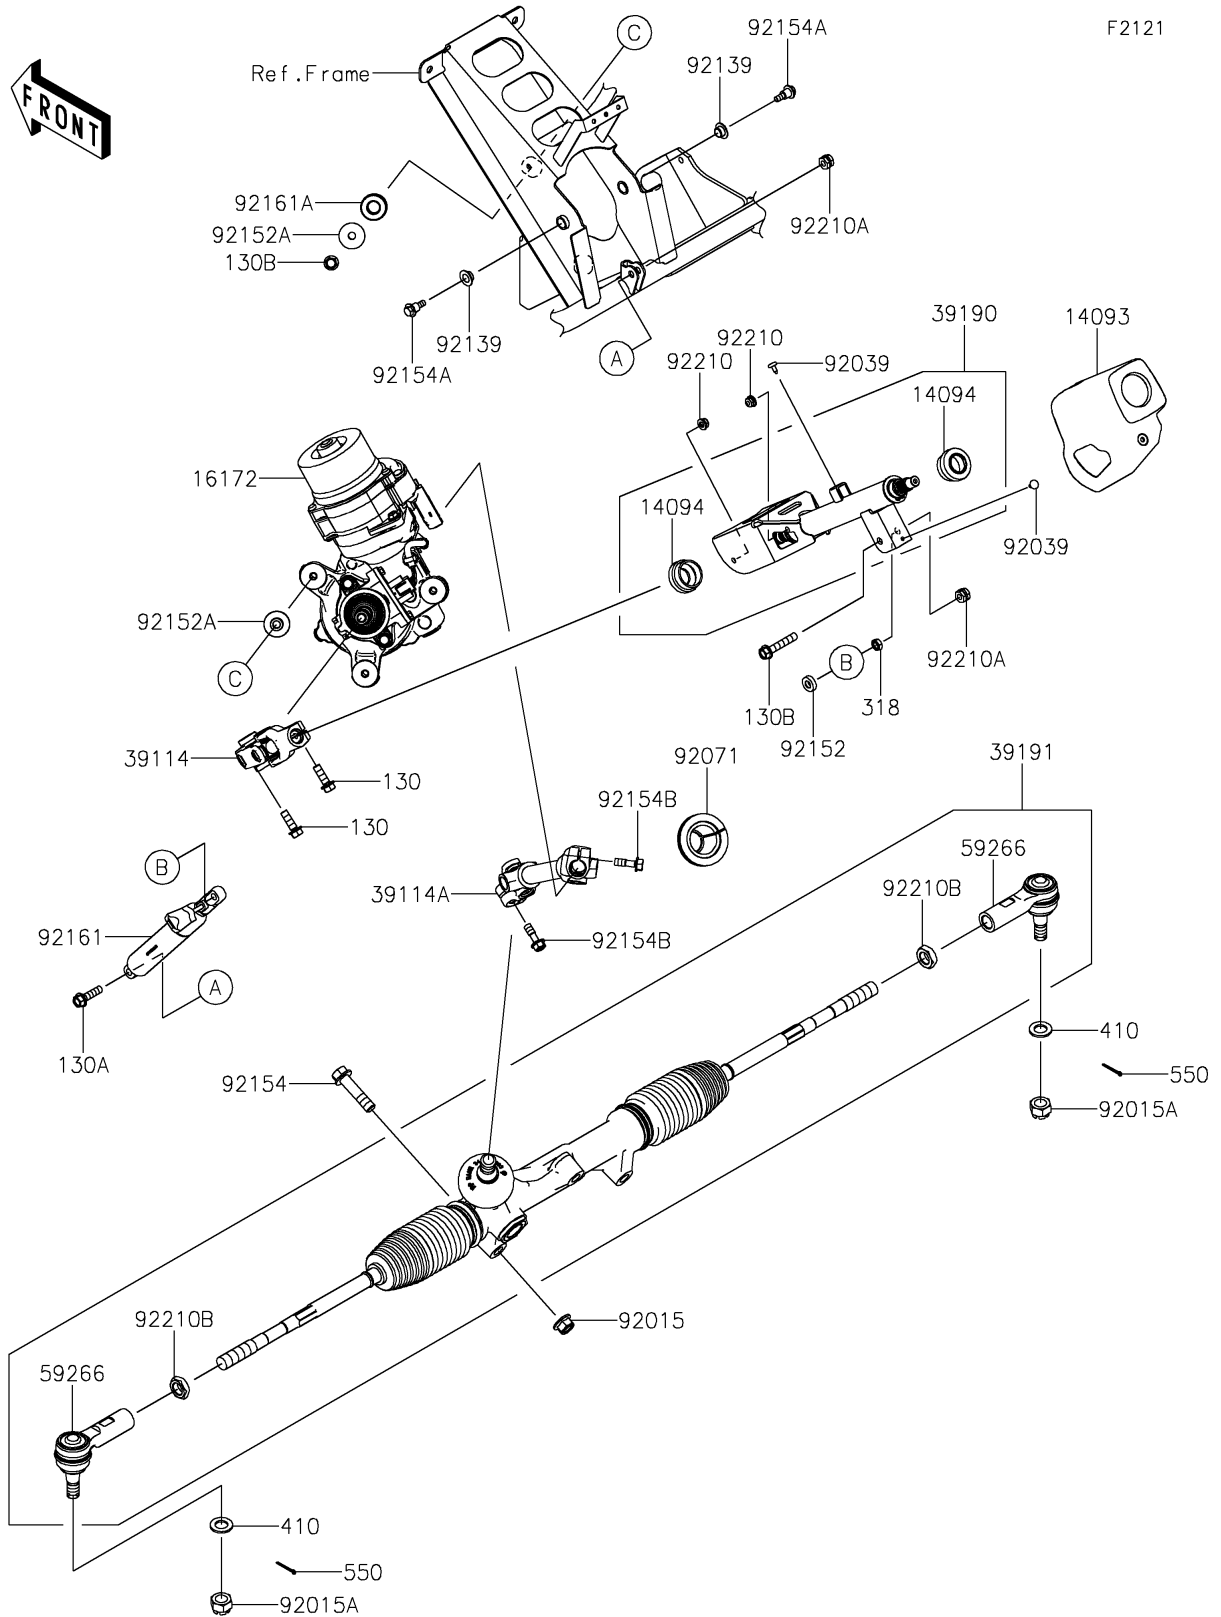

2026 RIDGE®

PARTS DIAGRAM

Steering Shaft

2026 RIDGE®

PARTS LIST

Steering Shaft

ITEM NAME	PART NUMBER	QUANTITY
COVER,STEERING COLUMN (Ref # 14093)	14093-1437	1
COVER,STEERING SHAFT (Ref # 14094)	14094-0322	2
ACTUATOR,EPS (Ref # 16172)	16172-0562	1
SHAFT-COMP-STRG,UPP (Ref # 39114)	39114-0048	1
SHAFT-COMP-STRG,LWR (Ref # 39114A)	39114-0050	1
SHAFT-ASSY-STEERING (Ref # 39190)	39190-0021	1
GEAR-ASSY-STEERING (Ref # 39191)	39191-0047	1
JOINT-BALL (Ref # 59266)	59266-0774	2
NUT,LOCK,FLANGED,12MM (Ref # 92015)	92015-1433	3
NUT,CASTLE,14MM (Ref # 92015A)	92015-1841	2
RIVET (Ref # 92039)	92039-0046	2
GROMMET (Ref # 92071)	92071-0825	1
BUSHING (Ref # 92139)	92139-0230	2
COLLAR,8.2X18X5 (Ref # 92152)	92152-1848	1
COLLAR,8.5X30X10.6 (Ref # 92152A)	92152-2149	6
BOLT,FLANGED,12X50 (Ref # 92154)	92154-1008	3
BOLT,6X21.5 (Ref # 92154A)	92154-1320	2
BOLT (Ref # 92154B)	92154-4224	2
DAMPER,GAS SPRING (Ref # 92161)	92161-1825	1
DAMPER,ACTUATOR (Ref # 92161A)	92161-7517	3
NUT,LOCK,FLANGED,6MM (Ref # 92210)	92210-0303	2
NUT,HARD LOCK,8MM (Ref # 92210A)	92210-0934	2
NUT (Ref # 92210B)	92210-1960	2
BOLT-FLANGED,8X25 (Ref # 130)	130CA0825	2
BOLT-FLANGED,8X30 (Ref # 130A)	130CA0830	1
BOLT-FLANGED,8X45 (Ref # 130B)	130CA0845	4
NUT-HEX-SMALL,8MM (Ref # 318)	318BA0800	1
WASHER-PLAIN-SMALL,14MM (Ref # 410)	410AA1400	2
PIN-COTTER,3.0X25 (Ref # 550)	550AA3025	2