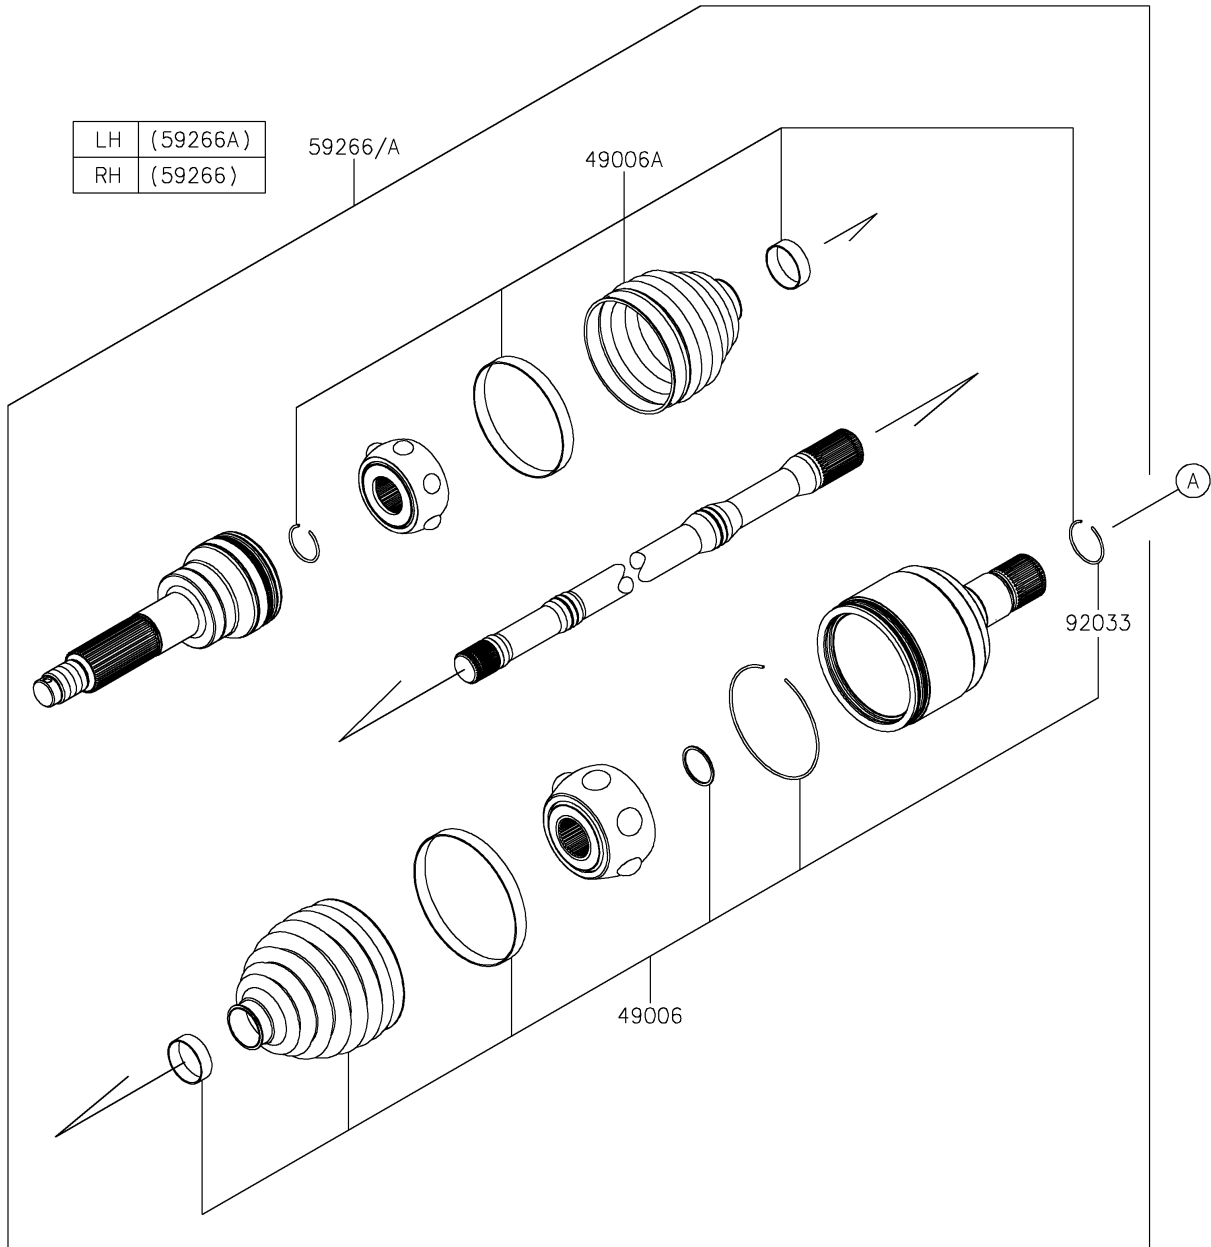

2026 RIDGE®

PARTS DIAGRAM

Drive Shaft-Rear

E3137

2026 RIDGE®

PARTS LIST

Drive Shaft-Rear

ITEM NAME

PART NUMBER

QUANTITY
