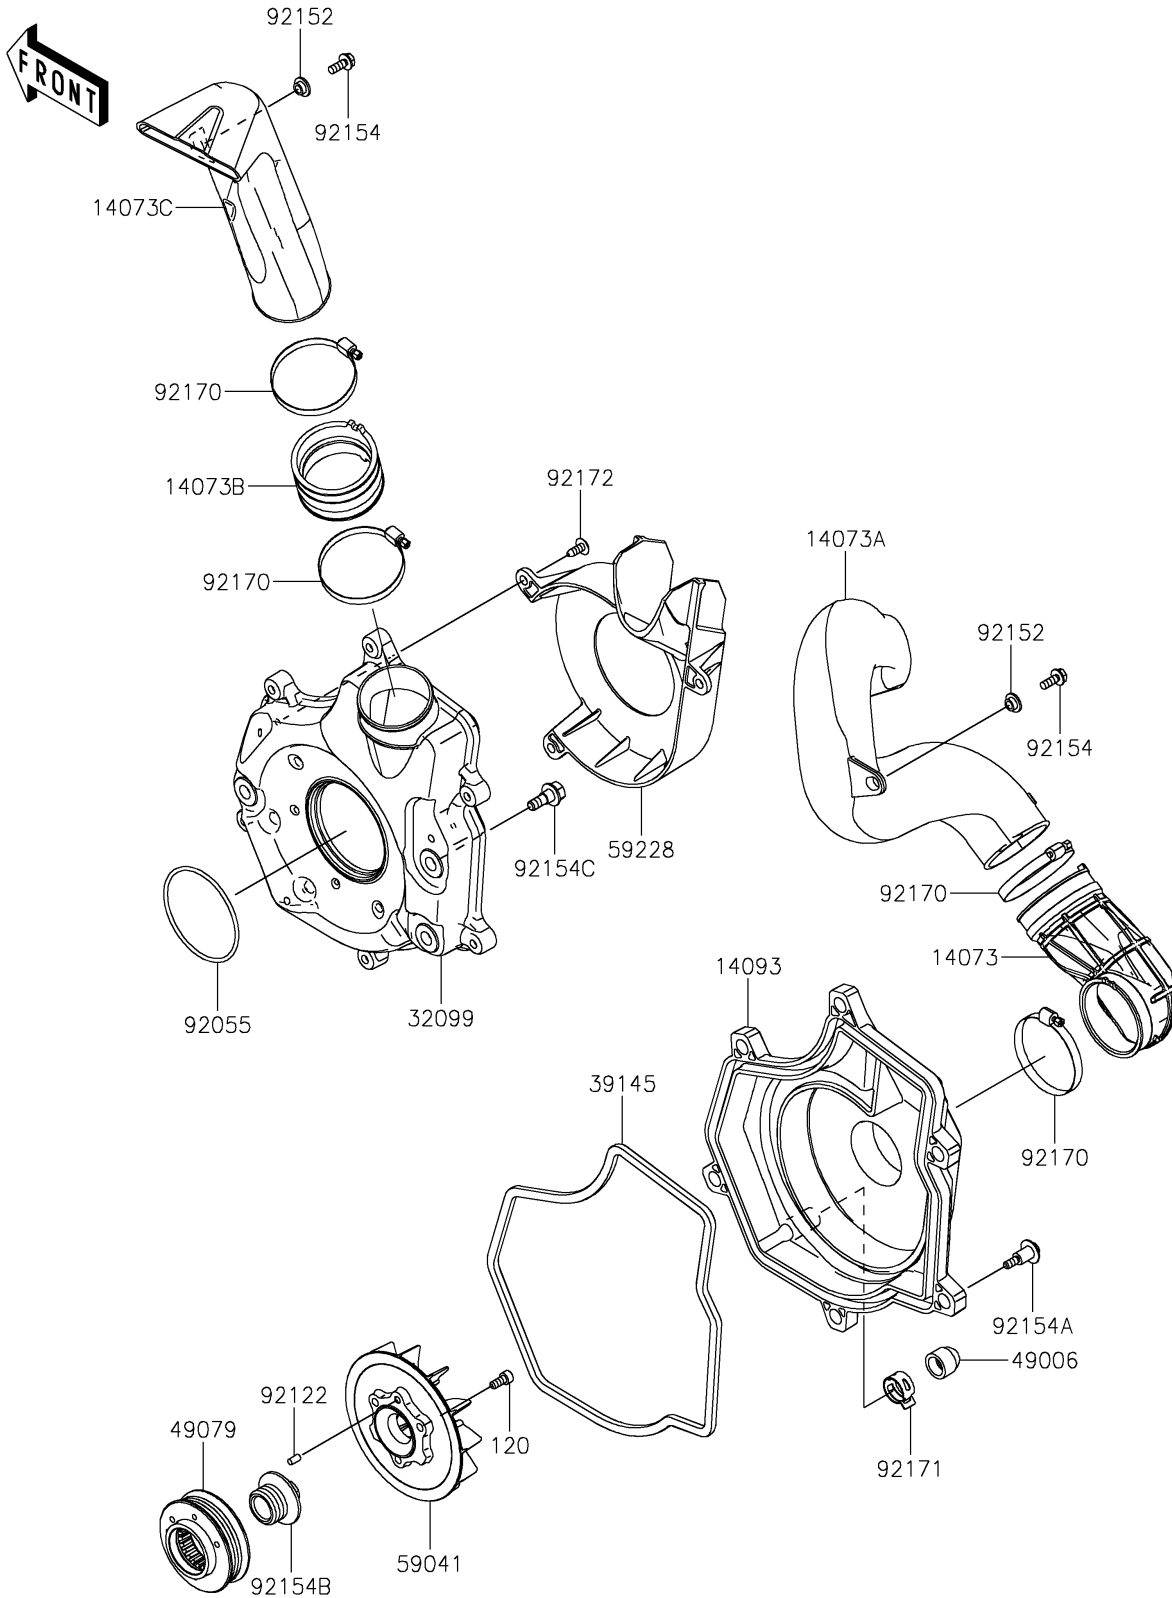

2026 RIDGE

PARTS DIAGRAM

Compressor

E3080

2026 RIDGE

PARTS LIST

Compressor

Kawasaki

Let the Good Times Roll®

ITEM NAME

PART NUMBER

QUANTITY
