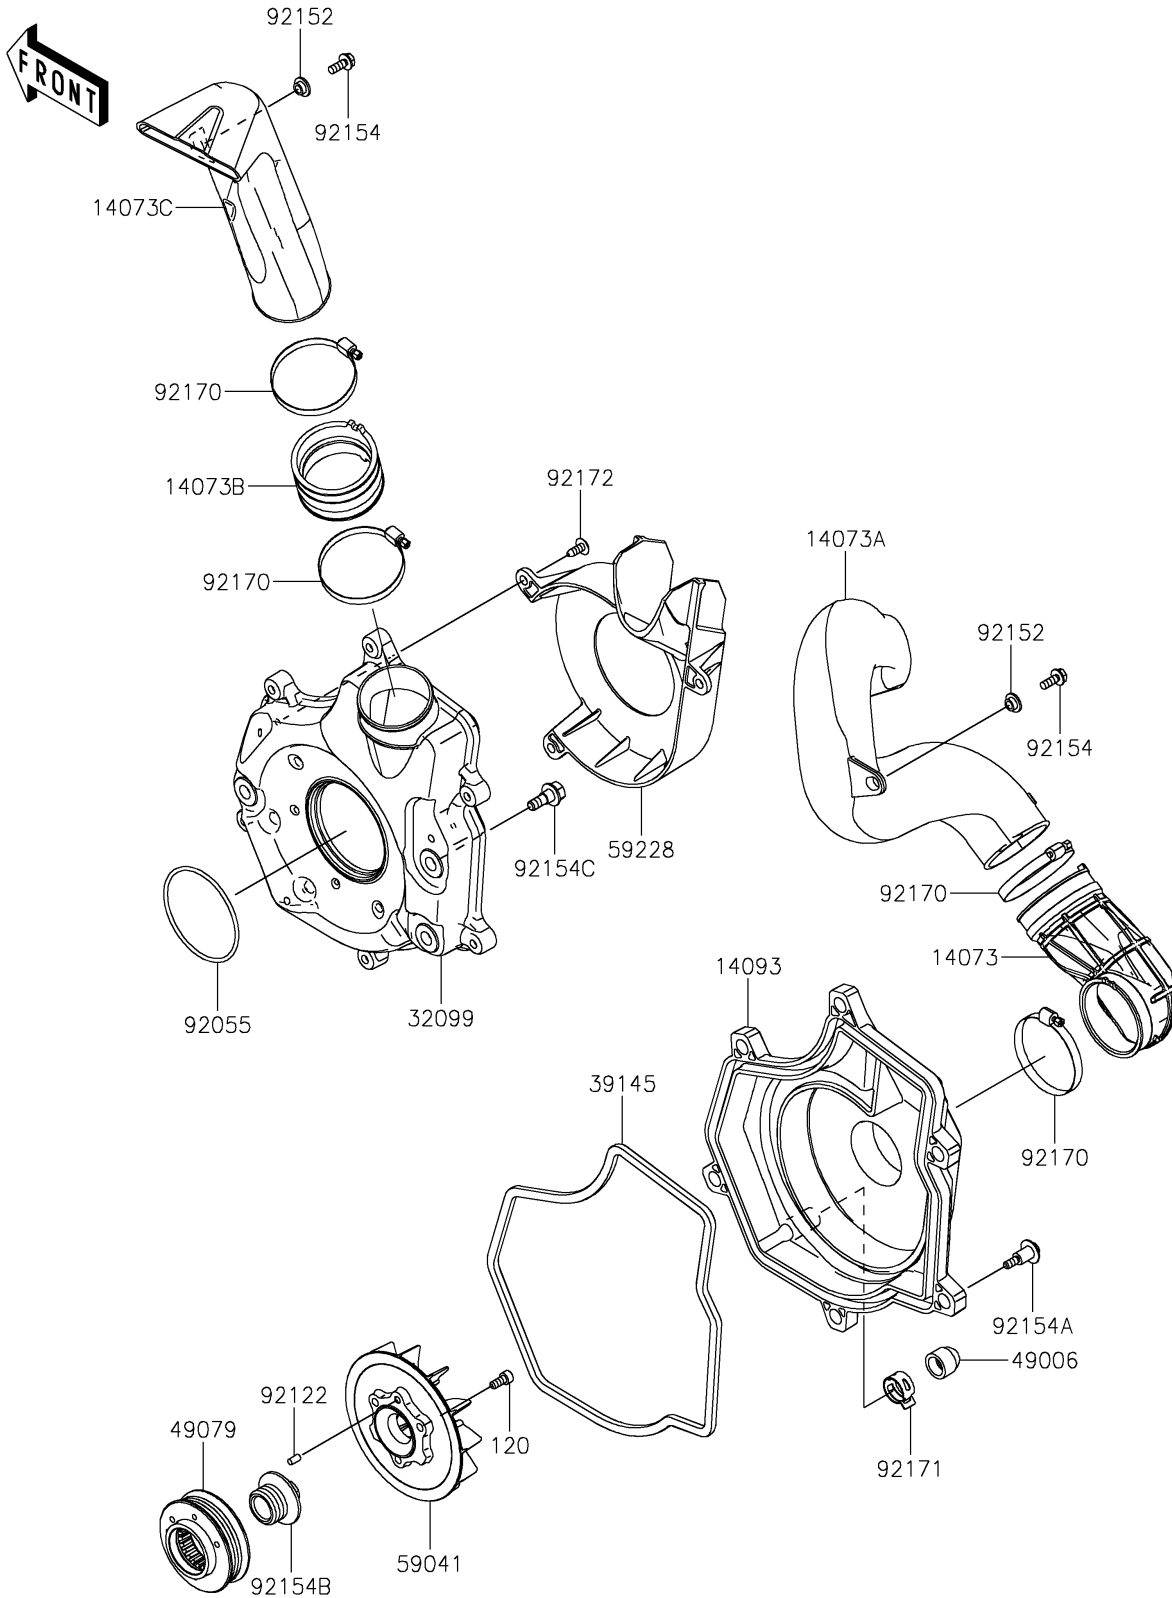

2026 RIDGE®

PARTS DIAGRAM

Compressor

E3080