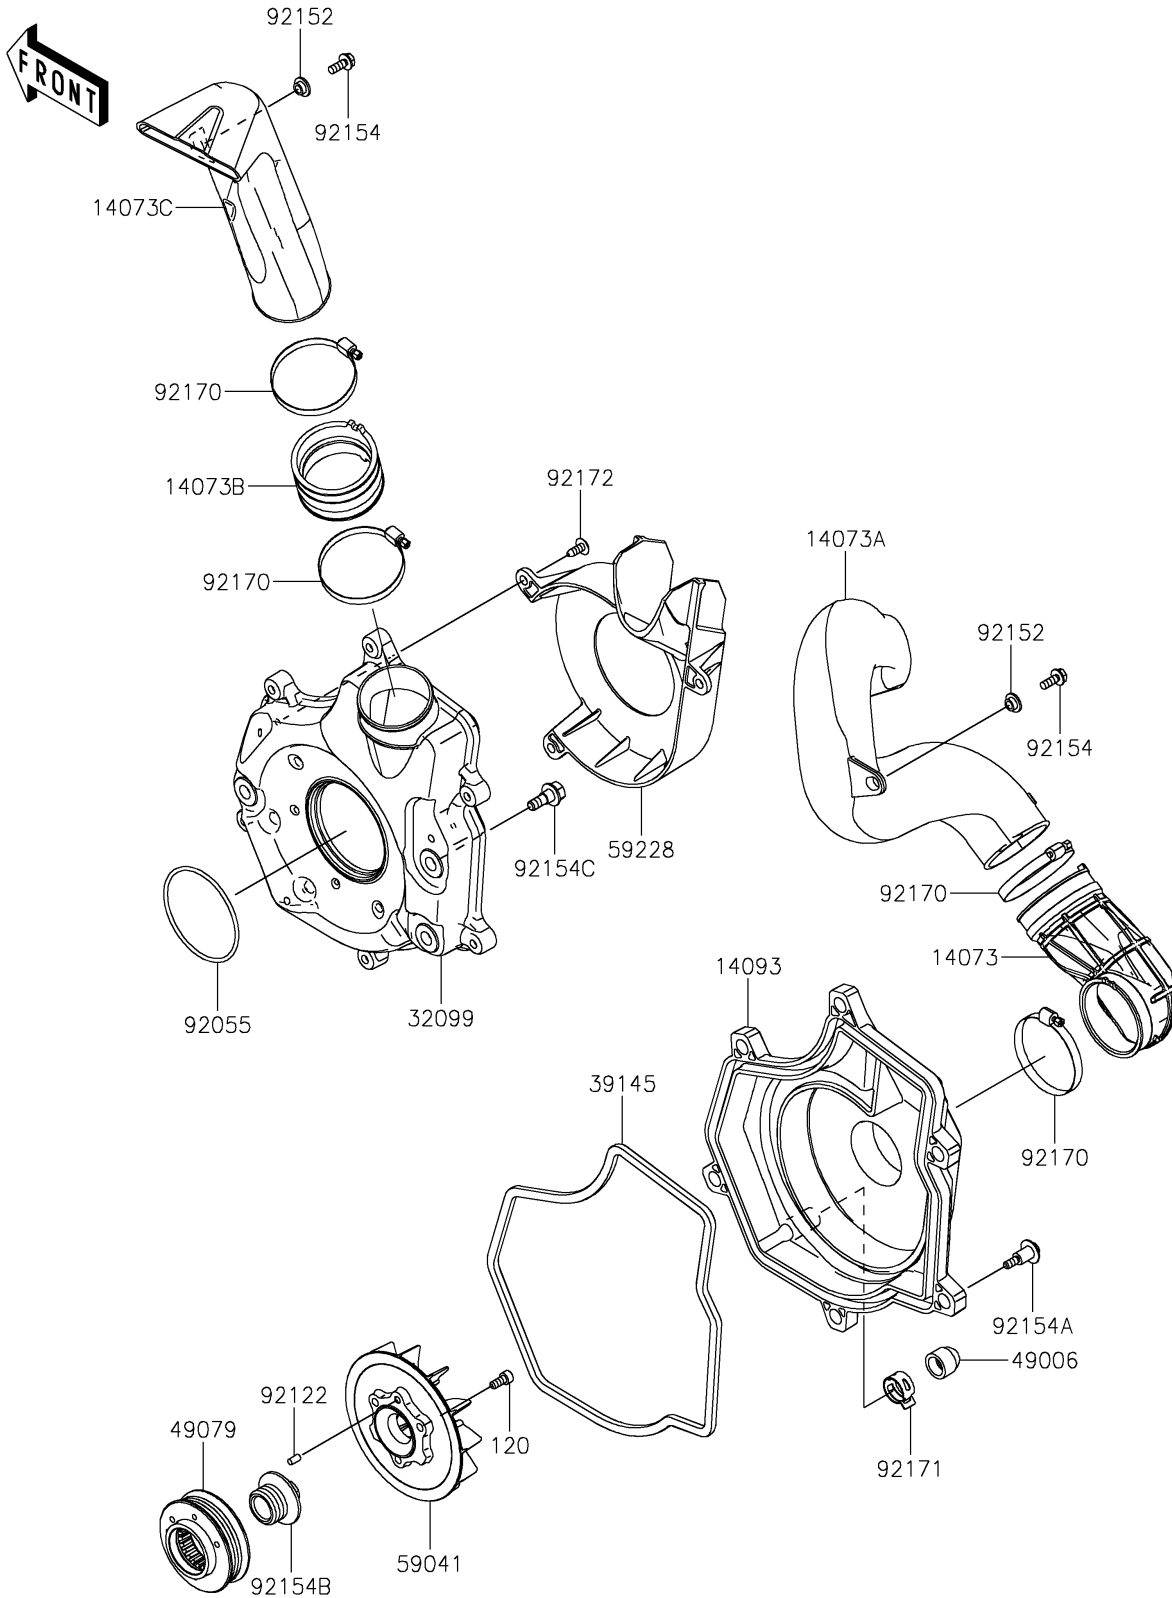

2026 RIDGE

PARTS DIAGRAM

Compressor

E3080